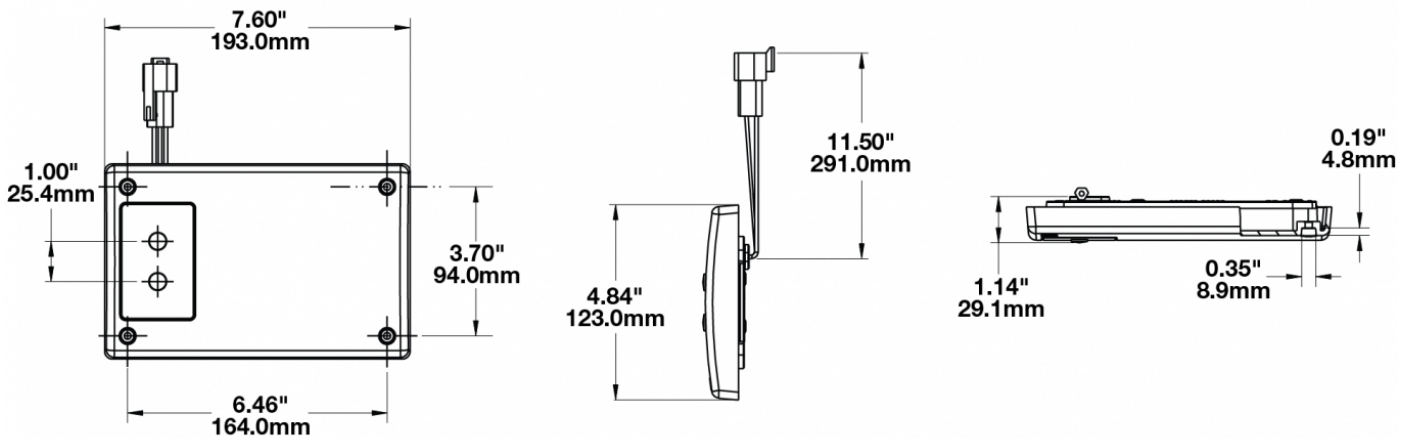

PRODUCT INFORMATION

Description	12V Red/White LED Dome Light with Inner Optics
Height	193.04 (mm) / 7.6 (in)
Width	122.94 (mm) / 4.84 (in)
Depth	28.96 (mm) / 1.14 (in)
Shape	Rectangular
Outer Lens Material	Acrylic
Outer Lens Color	Clear
Housing Material	Polycarbonate
Housing Color	Black
Mounting Type	Low Profile Mount
Minimum Operating Temperature	-40 (°C) / -40 (°F)
Maximum Operating Temperature	65 (°C) / 149 (°F)
Connector or Wiring	3-Pin Deutsch Socket (DT04-3P)
Mating Connector	3-Pin Deutsch Plug (DT06-3S)
Product Weight	0.62 (lbs) / 0.28 (kgs)
Spec Sheet Printed	2016-07-07

PRODUCT DIMENSIONS

ELECTRICAL SPECIFICATIONS

Input Voltage	12 V DC
Red Wire	Power
Black Wire	Ground
Gray Wire	Door
Current Draw	0.175A @ 12V DC (Red x 2) 0.325A @ 12V DC (White x 4) 0.025A @ 12V DC (White x 1)

REGULATORY STANDARDS COMPLIANCE

Buy America Standards

Eco Friendly

PHOTOMETRIC SPECIFICATIONS

Nominal LED Color Temperature	5000 (K)
Beam Pattern(s)	Interior - Dome Light

APPLICATIONS

RELATED PRODUCTS

[Part Number 0442411](#)

**24V Red/White LED
Dome Light with Inner
Optics**

[Part Number 0443171](#)

**12-24V Red/White LED
Dome Light without
Inner Optics**