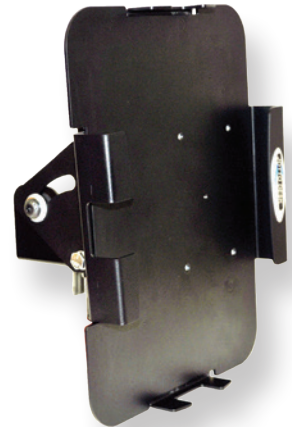

UNIVERSAL MOUNTING STATION

**DESIGNED TO FIT MULTIPLE TABLETS
AND WORKS WITH EXISTING JOTTO DESK
MOUNTS!**

*** Adjustable to fit tablets from 7.18 - 8.3" height x 9.84 - 12.5" width and 0.84" deep**

**QUICK
RELEASE
HANDLE**

**SNUG FIT FOR
YOUR TABLET**

landscape

portrait

**LOCK AND
SECURE IN
PLACE**

HOW TO ORDER:

**If currently using a Jotto
Desk Laptop Mount and are
transitioning to a Tablet, simply
order 450-4119.**

** We recommend use of a protective case to further secure tablet and prevent vibration against metal parts.*