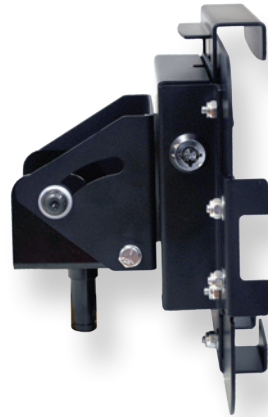

UNIVERSAL MOUNTING STATION

**DESIGNED TO FIT MULTIPLE TABLETS
AND WORKS WITH EXISTING JOTTO DESK
MOUNTS!**

*** Adjustable to fit tablets from 7.18 - 8.3" height x 9.84 - 12.5" width and 0.84" deep**

**QUICK
RELEASE
HANDLE**

**SNUG FIT FOR
YOUR TABLET**

landscape

portrait

**LOCK AND
SECURE IN
PLACE**

HOW TO ORDER:

**If currently using a Jotto
Desk Laptop Mount and are
transitioning to a Tablet, simply
order 450-4119.**

** We recommend use of a protective case to further secure tablet and prevent vibration against metal parts.*