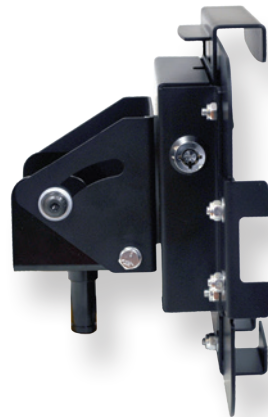

# UNIVERSAL MOUNTING STATION

**DESIGNED TO FIT MULTIPLE TABLETS  
AND WORKS WITH EXISTING JOTTO DESK  
MOUNTS!**

**\* Adjustable to fit tablets from 7.18 - 8.3" height x 9.84 - 12.5" width and 0.84" deep**

**QUICK  
RELEASE  
HANDLE**

**SNUG FIT FOR  
YOUR TABLET**

**landscape**

**portrait**

**LOCK AND  
SECURE IN  
PLACE**