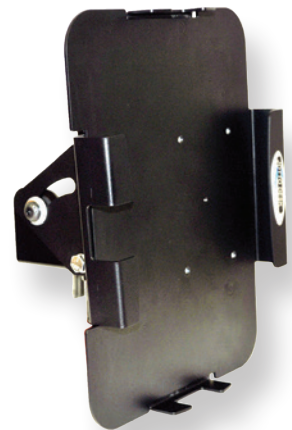

# UNIVERSAL MOUNTING STATION

**DESIGNED TO FIT MULTIPLE TABLETS  
AND WORKS WITH EXISTING JOTTO DESK  
MOUNTS!**

**\* Adjustable to fit tablets from 7.18 - 8.3" height x 9.84 - 12.5" width and 0.84" deep**

**QUICK  
RELEASE  
HANDLE**

**SNUG FIT FOR  
YOUR TABLET**

**landscape**

**portrait**

**LOCK AND  
SECURE IN  
PLACE**