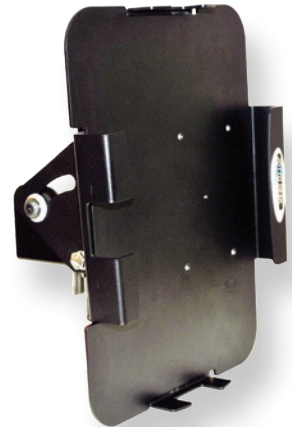

# UNIVERSAL MOUNTING STATION

**DESIGNED TO FIT MULTIPLE TABLETS  
AND WORKS WITH EXISTING JOTTO DESK  
MOUNTS!**

**\* Adjustable to fit tablets from 7.18 - 8.3" height x 9.84 - 12.5" width and 0.84" deep**

**QUICK  
RELEASE  
HANDLE**

**SNUG FIT FOR  
YOUR TABLET**

**landscape**

**portrait**

**LOCK AND  
SECURE IN  
PLACE**