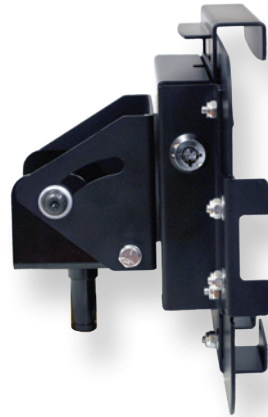

# UNIVERSAL MOUNTING STATION

**DESIGNED TO FIT MULTIPLE TABLETS  
AND WORKS WITH EXISTING JOTTO DESK  
MOUNTS!**

**\* Adjustable to fit tablets from 7.18 - 8.3" height x 9.84 - 12.5" width and 0.84" deep**

**QUICK  
RELEASE  
HANDLE**

**SNUG FIT FOR  
YOUR TABLET**

**landscape**

**portrait**

**LOCK AND  
SECURE IN  
PLACE**