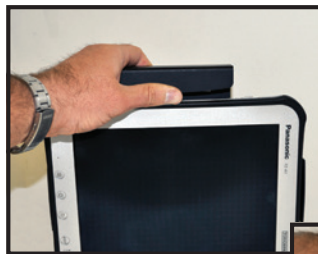

TOUGHPAD MOUNTING STATION

DESIGNED TO FIT TOUGHPAD FZ-G1 AND WORKS WITH EXISTING JOTTO DESK MOUNTS!

*** Can be adjusted for portrait or landscape viewing.**

**QUICK
RELEASE
HANDLE**

**SNUG FIT FOR
TOUGHPAD**

**LOCK AND
SECURE IN
PLACE**

HOW TO ORDER:

If currently using a Jotto Desk Laptop Mount and are transitioning to a Toughpad FZ-G1, simply order 450-4136.