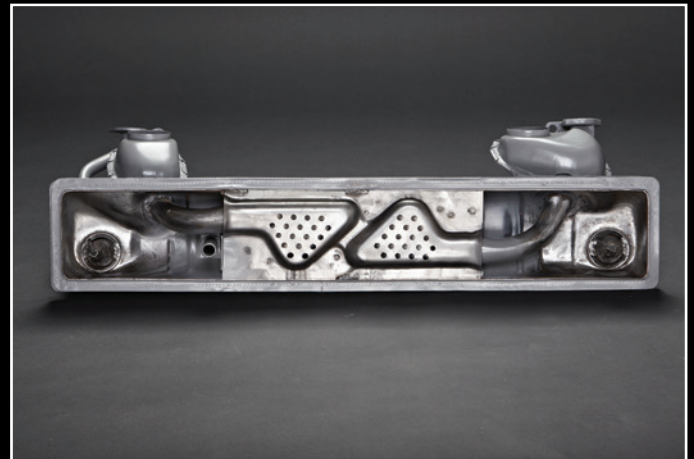

AIRCOOLED EXHAUST VERSIONS

OE/ECONOMY/HD AIRCOOLED EXHAUST VERSIONS

Our original Jopex air cooled exhausts are developed, produced and tested by JP Group, Denmark.

We have done our utmost to get as close to OE standards as possible regarding in- and outside construction: These exhausts are characterized by our short JP part number ending with "OE" such as for example VW-35020OE.

As an „standard“ alternative, we also carry exhausts without casted flanges and a slight different interior construction. The short JP part number is characterized by for example VW 35020. The weight is always 0,8 kg or 15% less than the OE version.

Finally, we produce a heavy duty (HD) version with a smooth black powder coated heat resistant finish. These exhausts are characterized by a short JP part number, ending with "HD" such as for example VW-35021HD.

**With casted OEM flange on one side.
We have made new and improved tooling for a perfect fit.**

Mit einem gegossenen OEM Flansch auf einer Seite.
Wir haben ein neues und verbessertes Werkzeug für eine perfekte Passform.