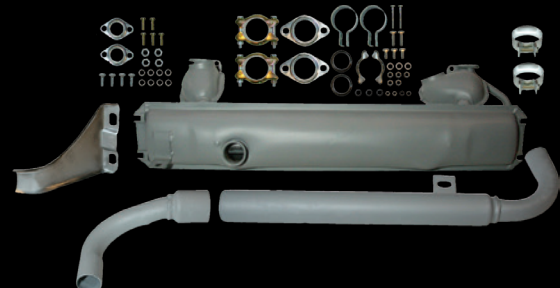

Fits:  
 VW T.2, 1.5-1.6 (32/37 kW), 63-71

VW-35023Z (8120000410)  
 \*OE no. 211251051C  
 Complete exhaust kit with tail pipes and mounting kit, E-/TÜV approved

Fits:  
 VW T.2, 1.5-1.6 (32/37 kW), 63-71