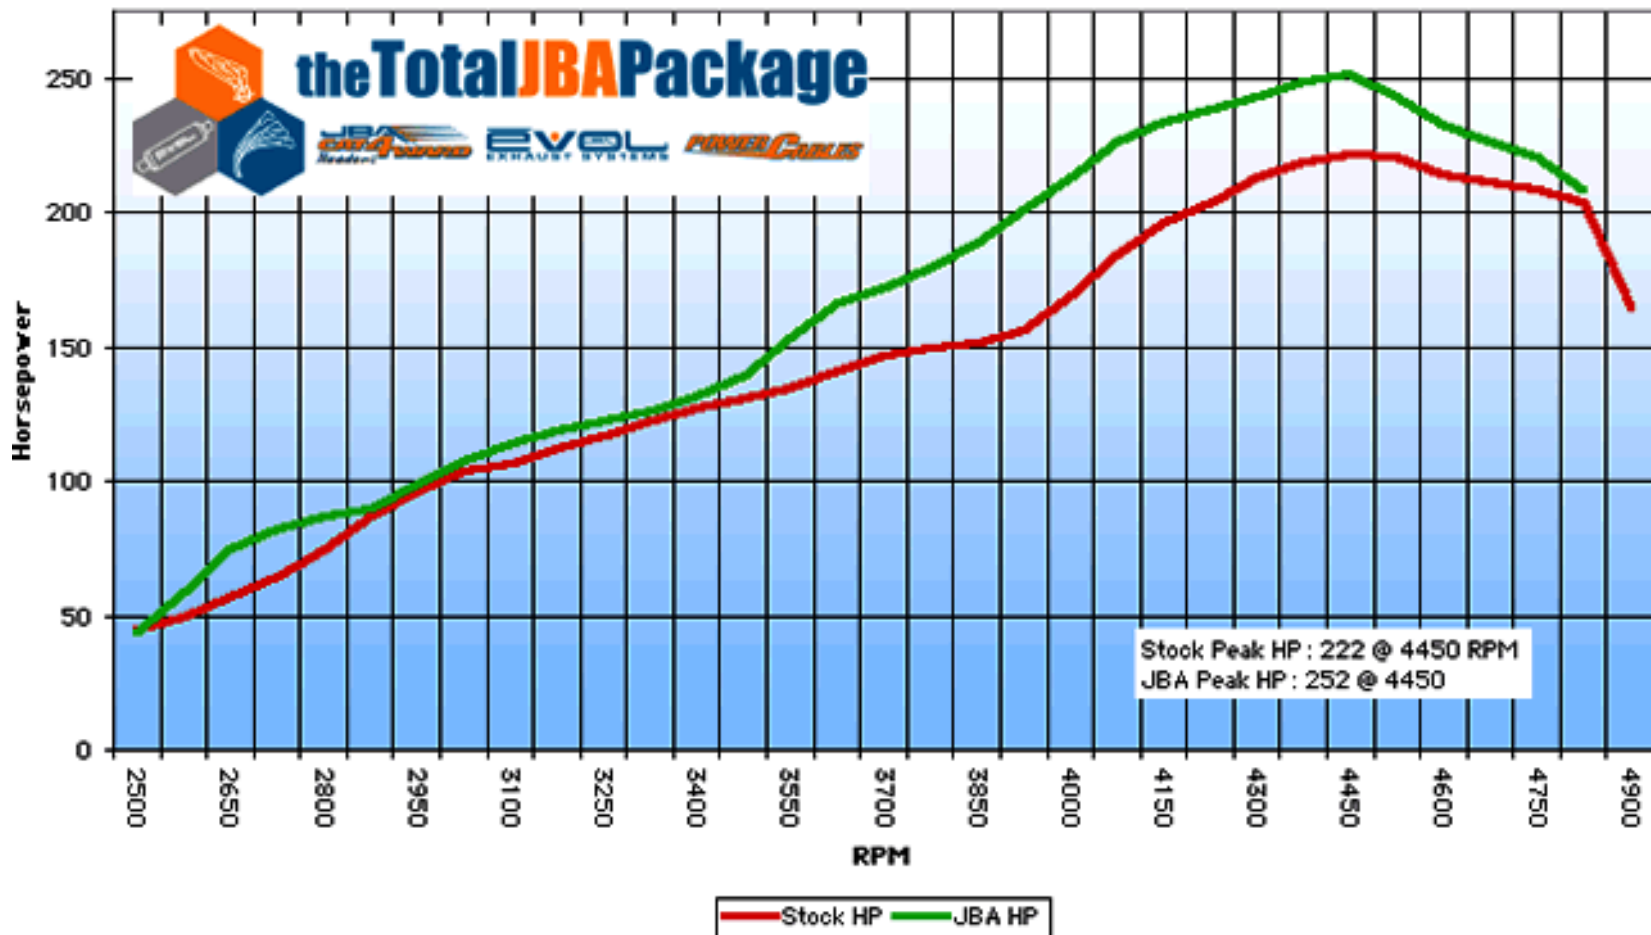

# 2002 GM 1500 HD 6.0L with Total JBA Package

Vehicle dyno tested with:  
1850-1JS Headers  
30-3030 Exhaust System  
0850 Ignition Wires

Shop for quality JBA products on our website.

If you're looking for quality performance exhaust systems, visit our website.