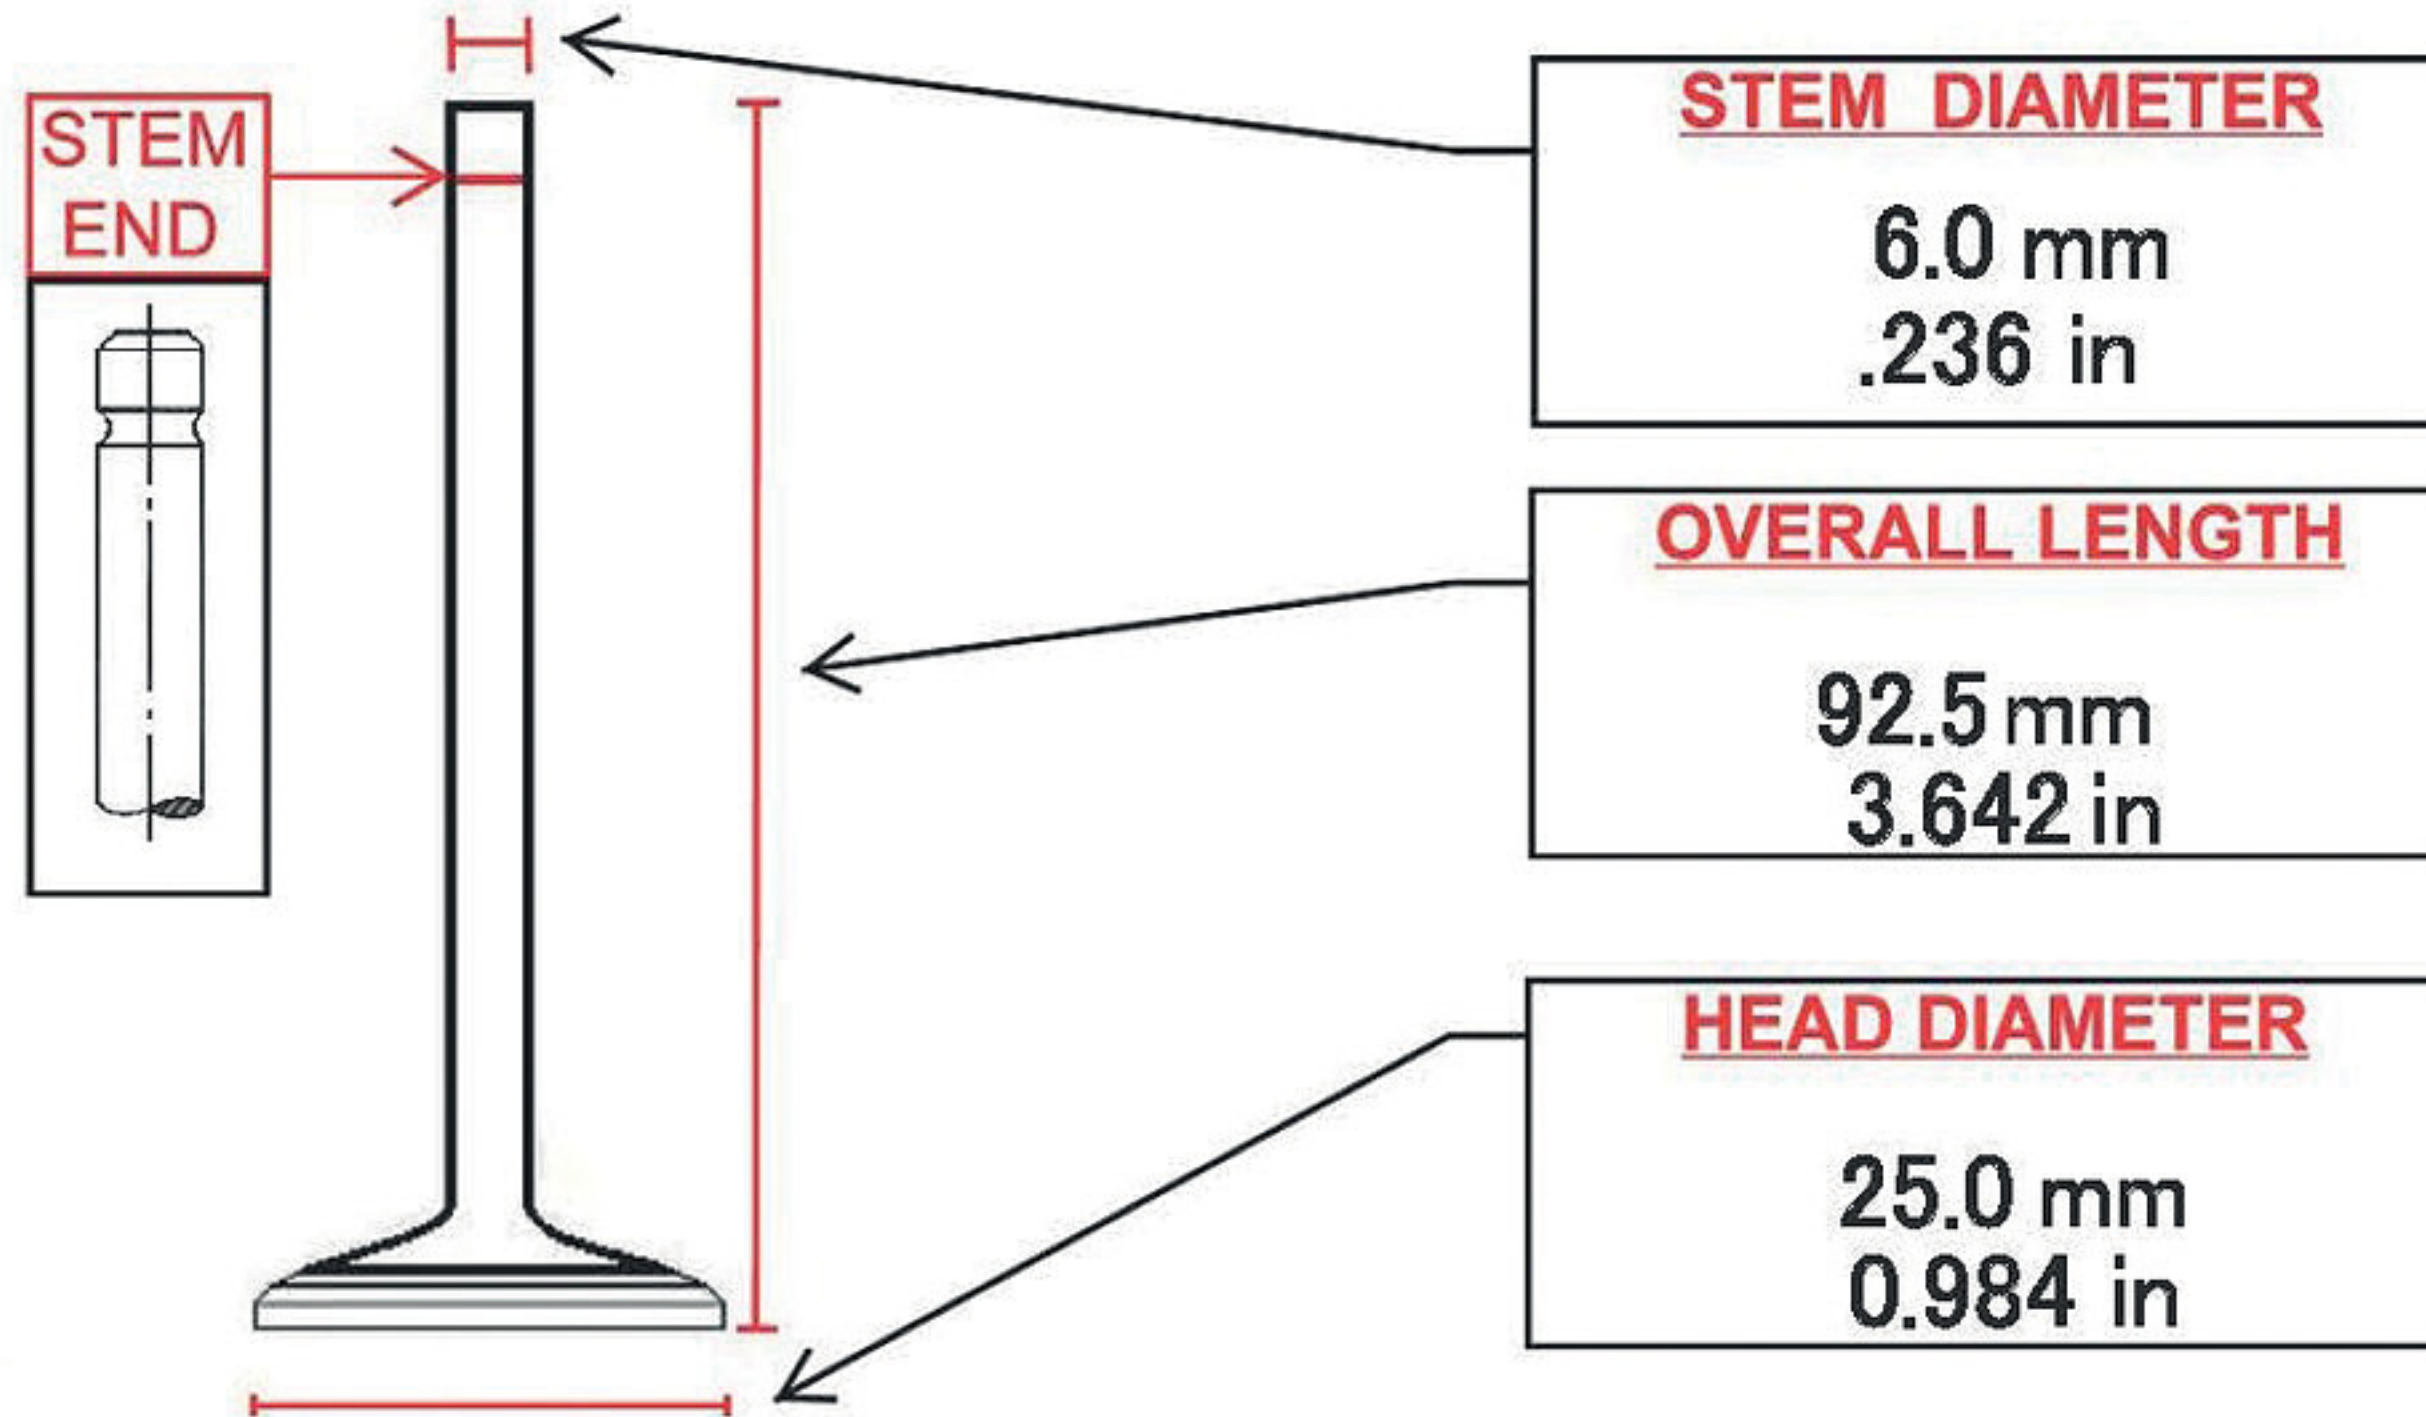

RX9642

APPLICATIONS

HYUNDAI / KIA

MATES

NOTES