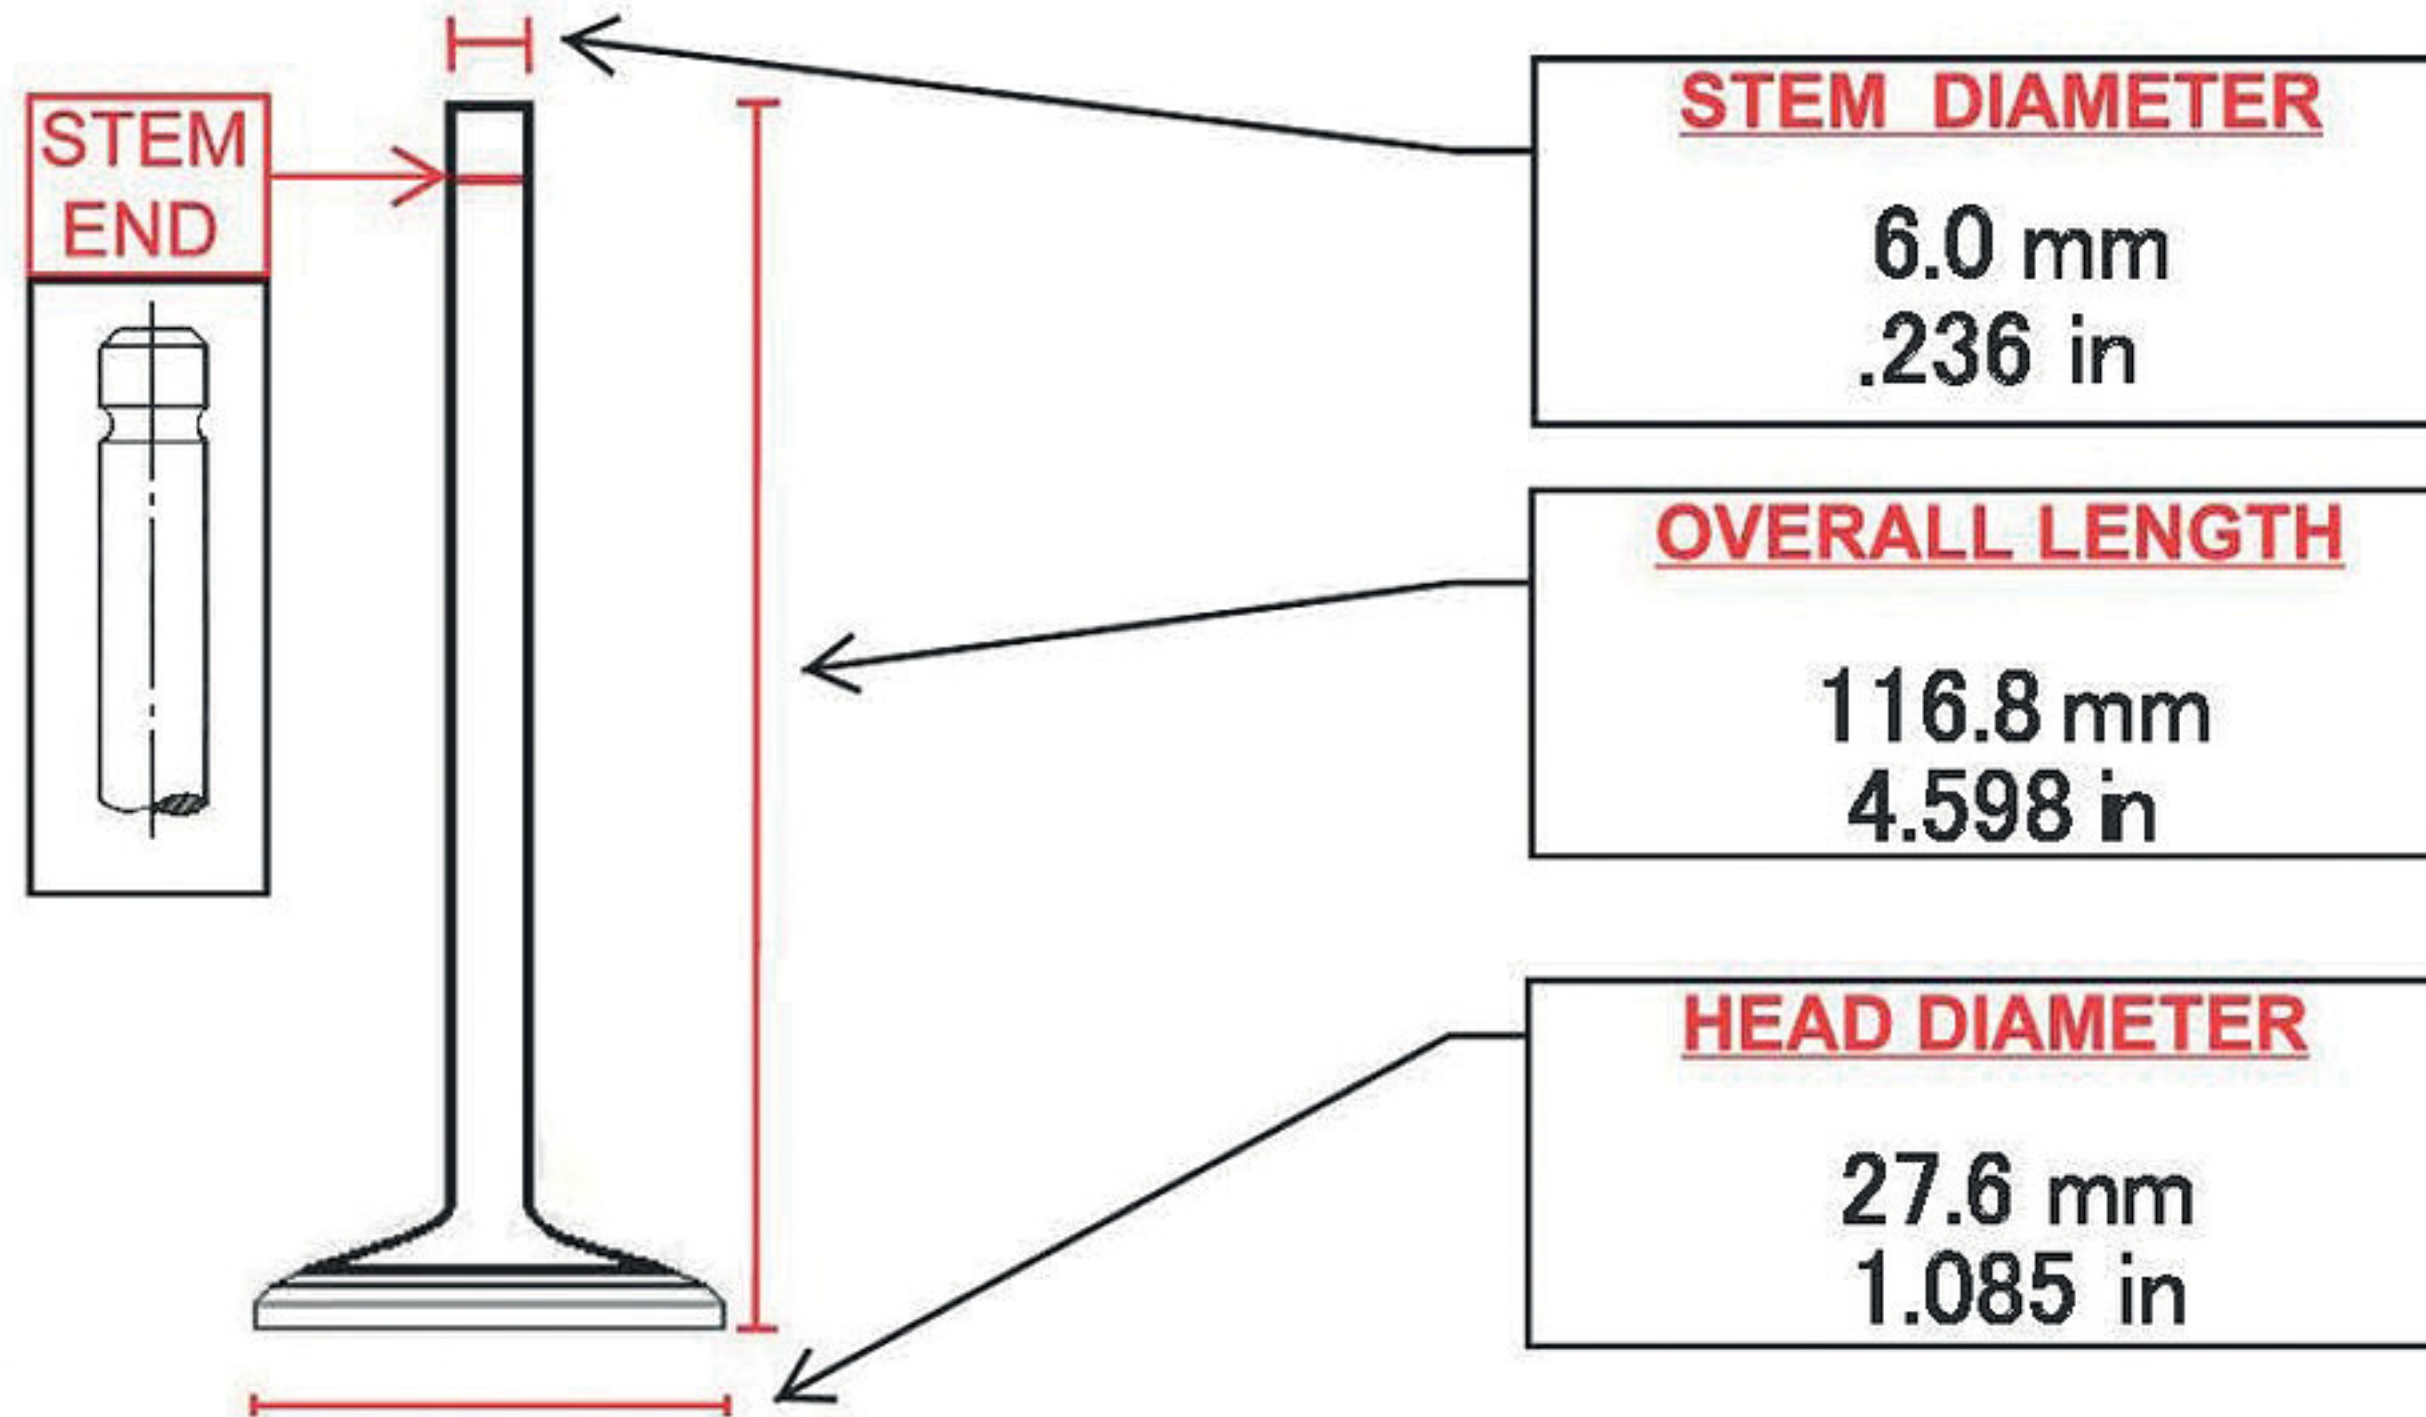

RX9641

APPLICATIONS

HYUNDAI / KIA

MATES

NOTES