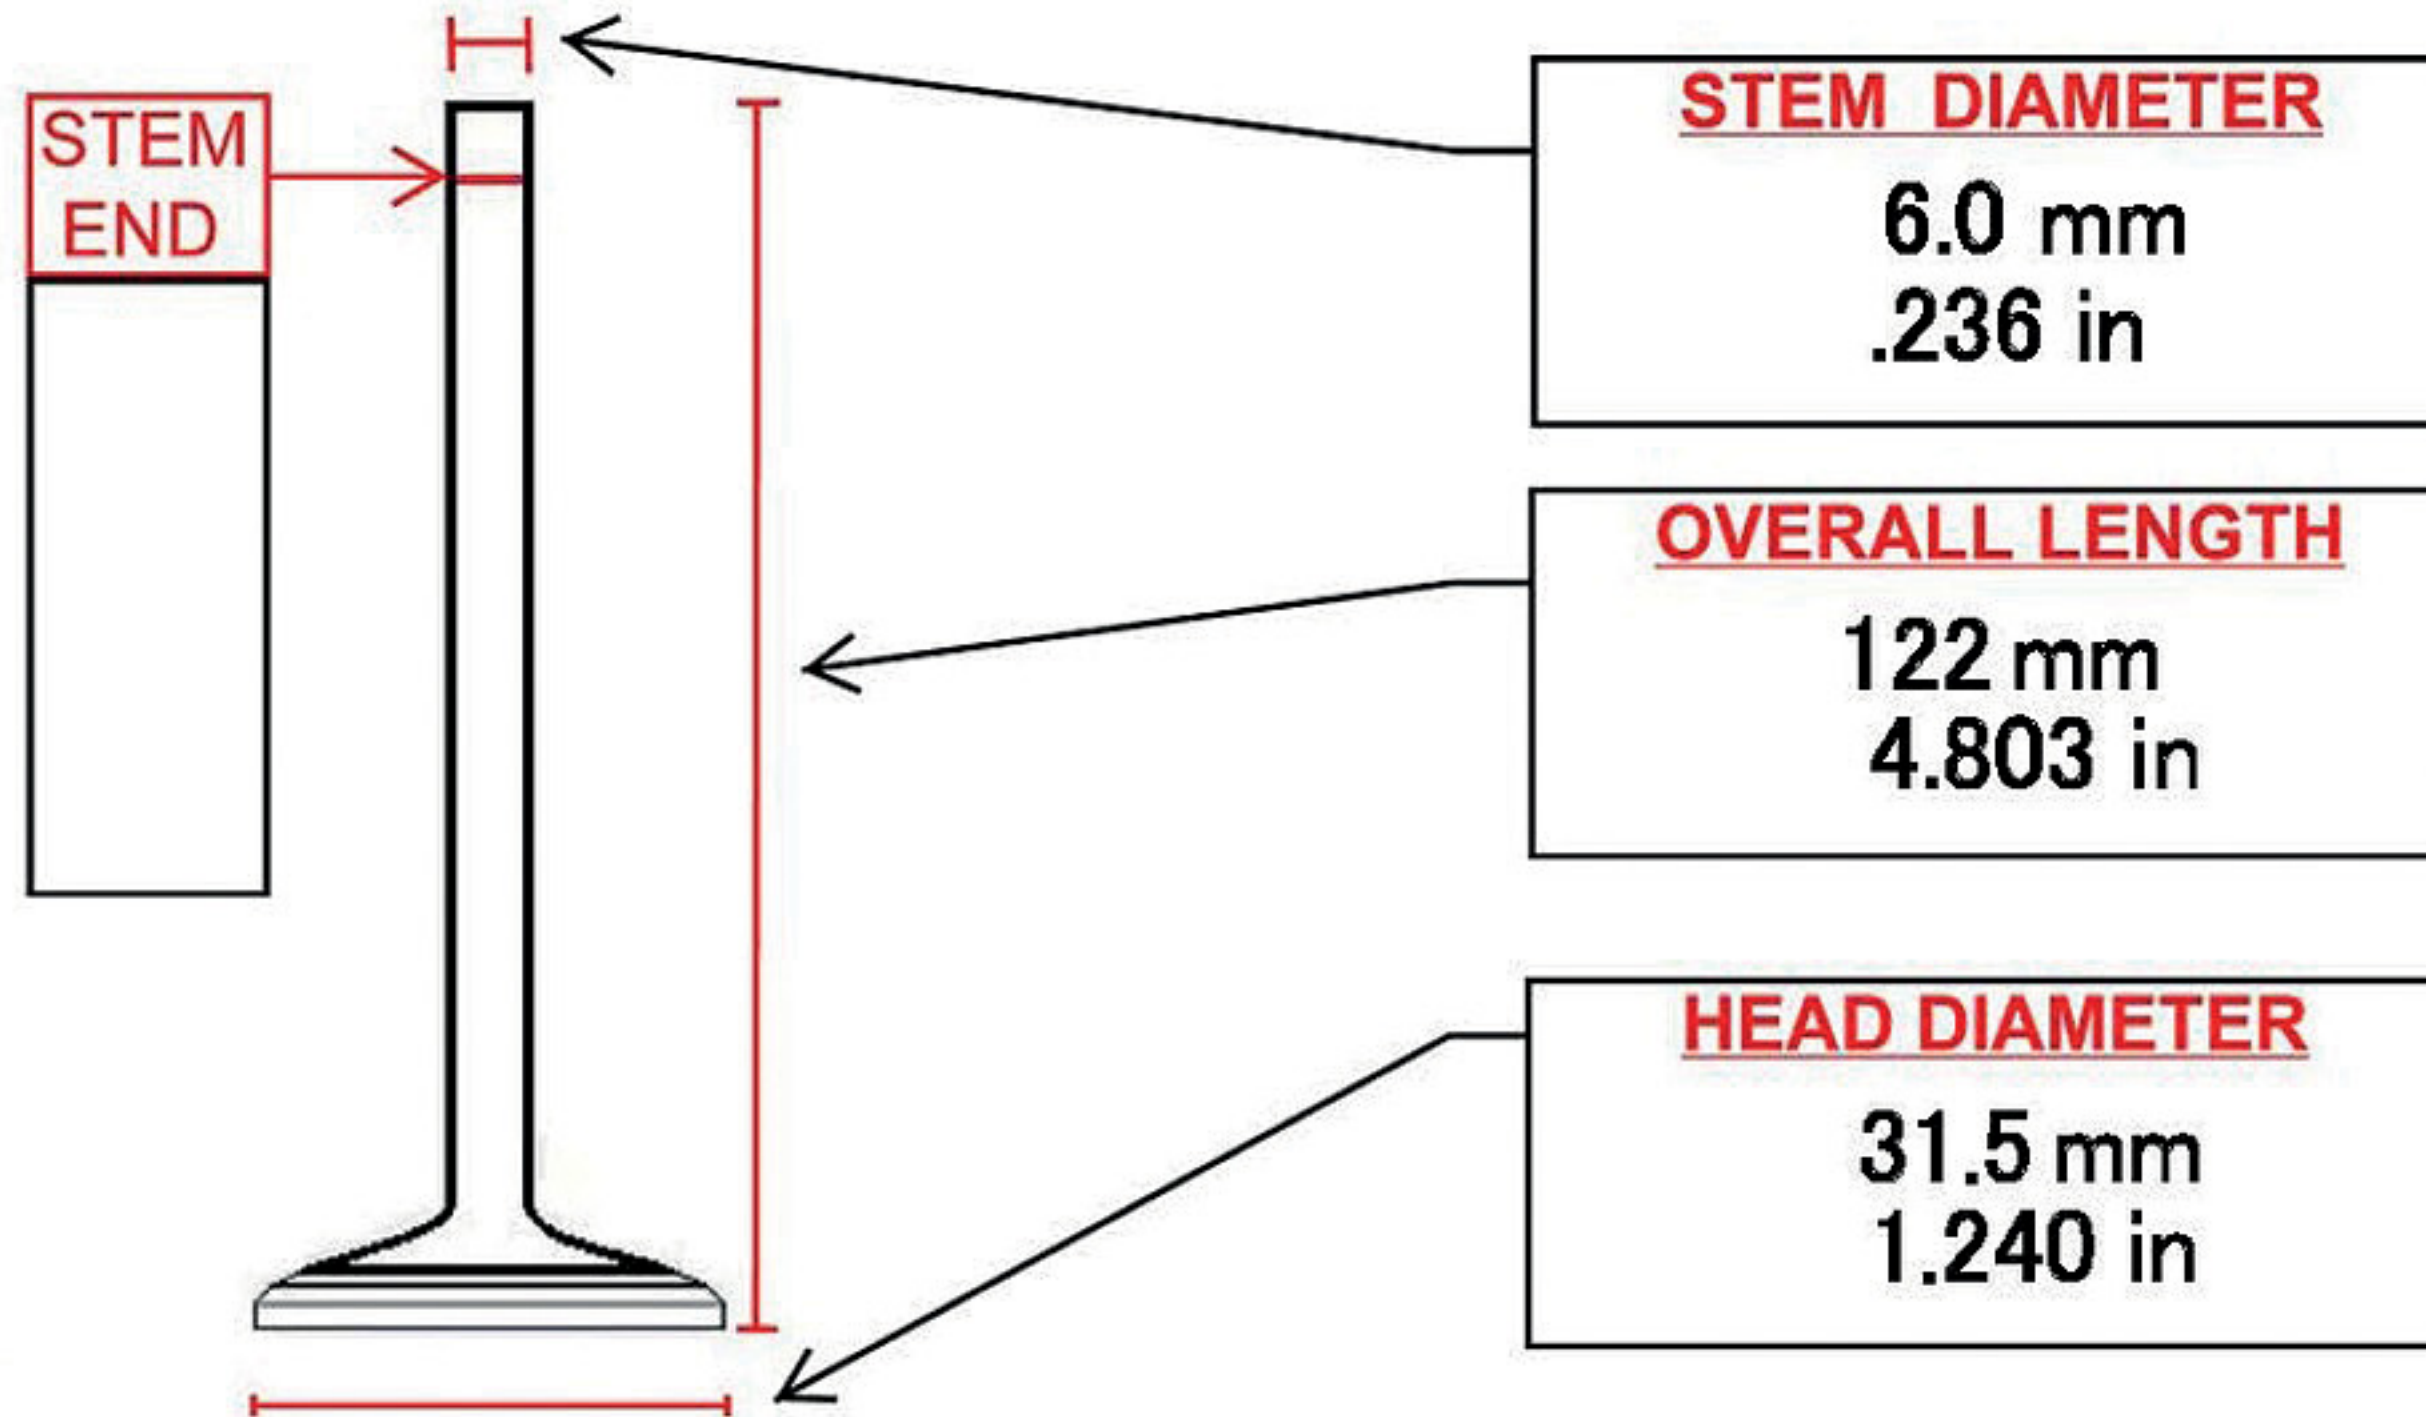

RX9628

APPLICATIONS

SUBARU

MATES

NOTES