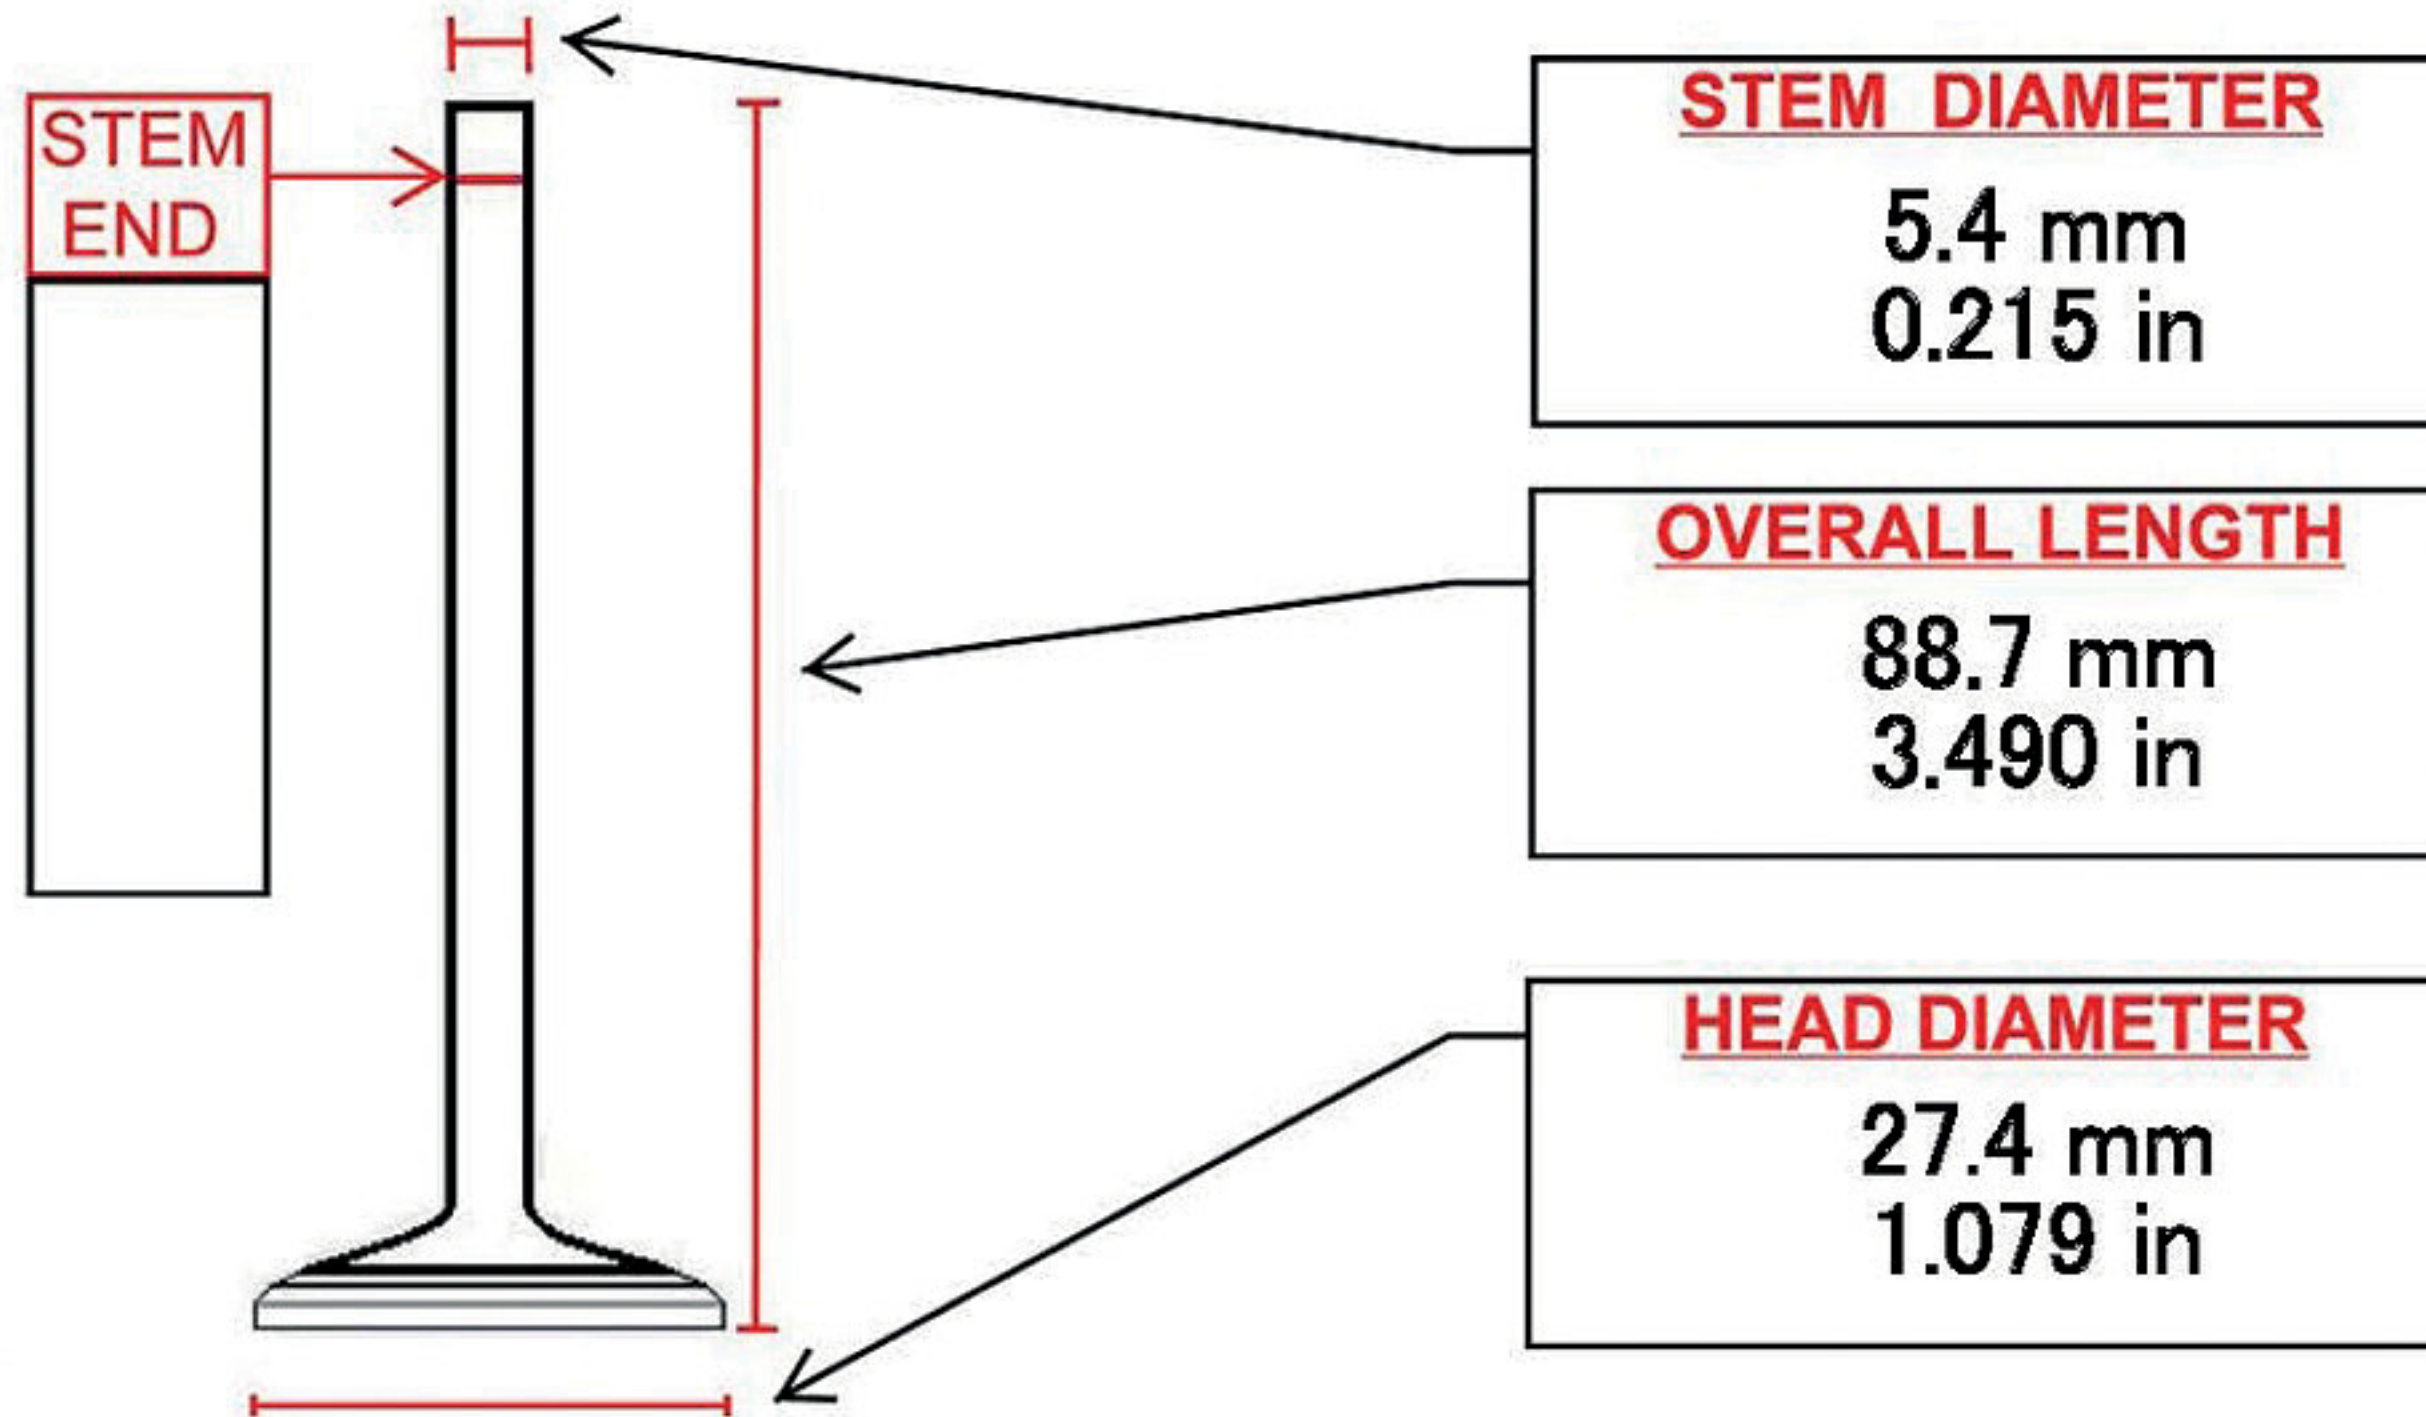

RX9588

APPLICATIONS

TOYOTA

MATES

NOTES