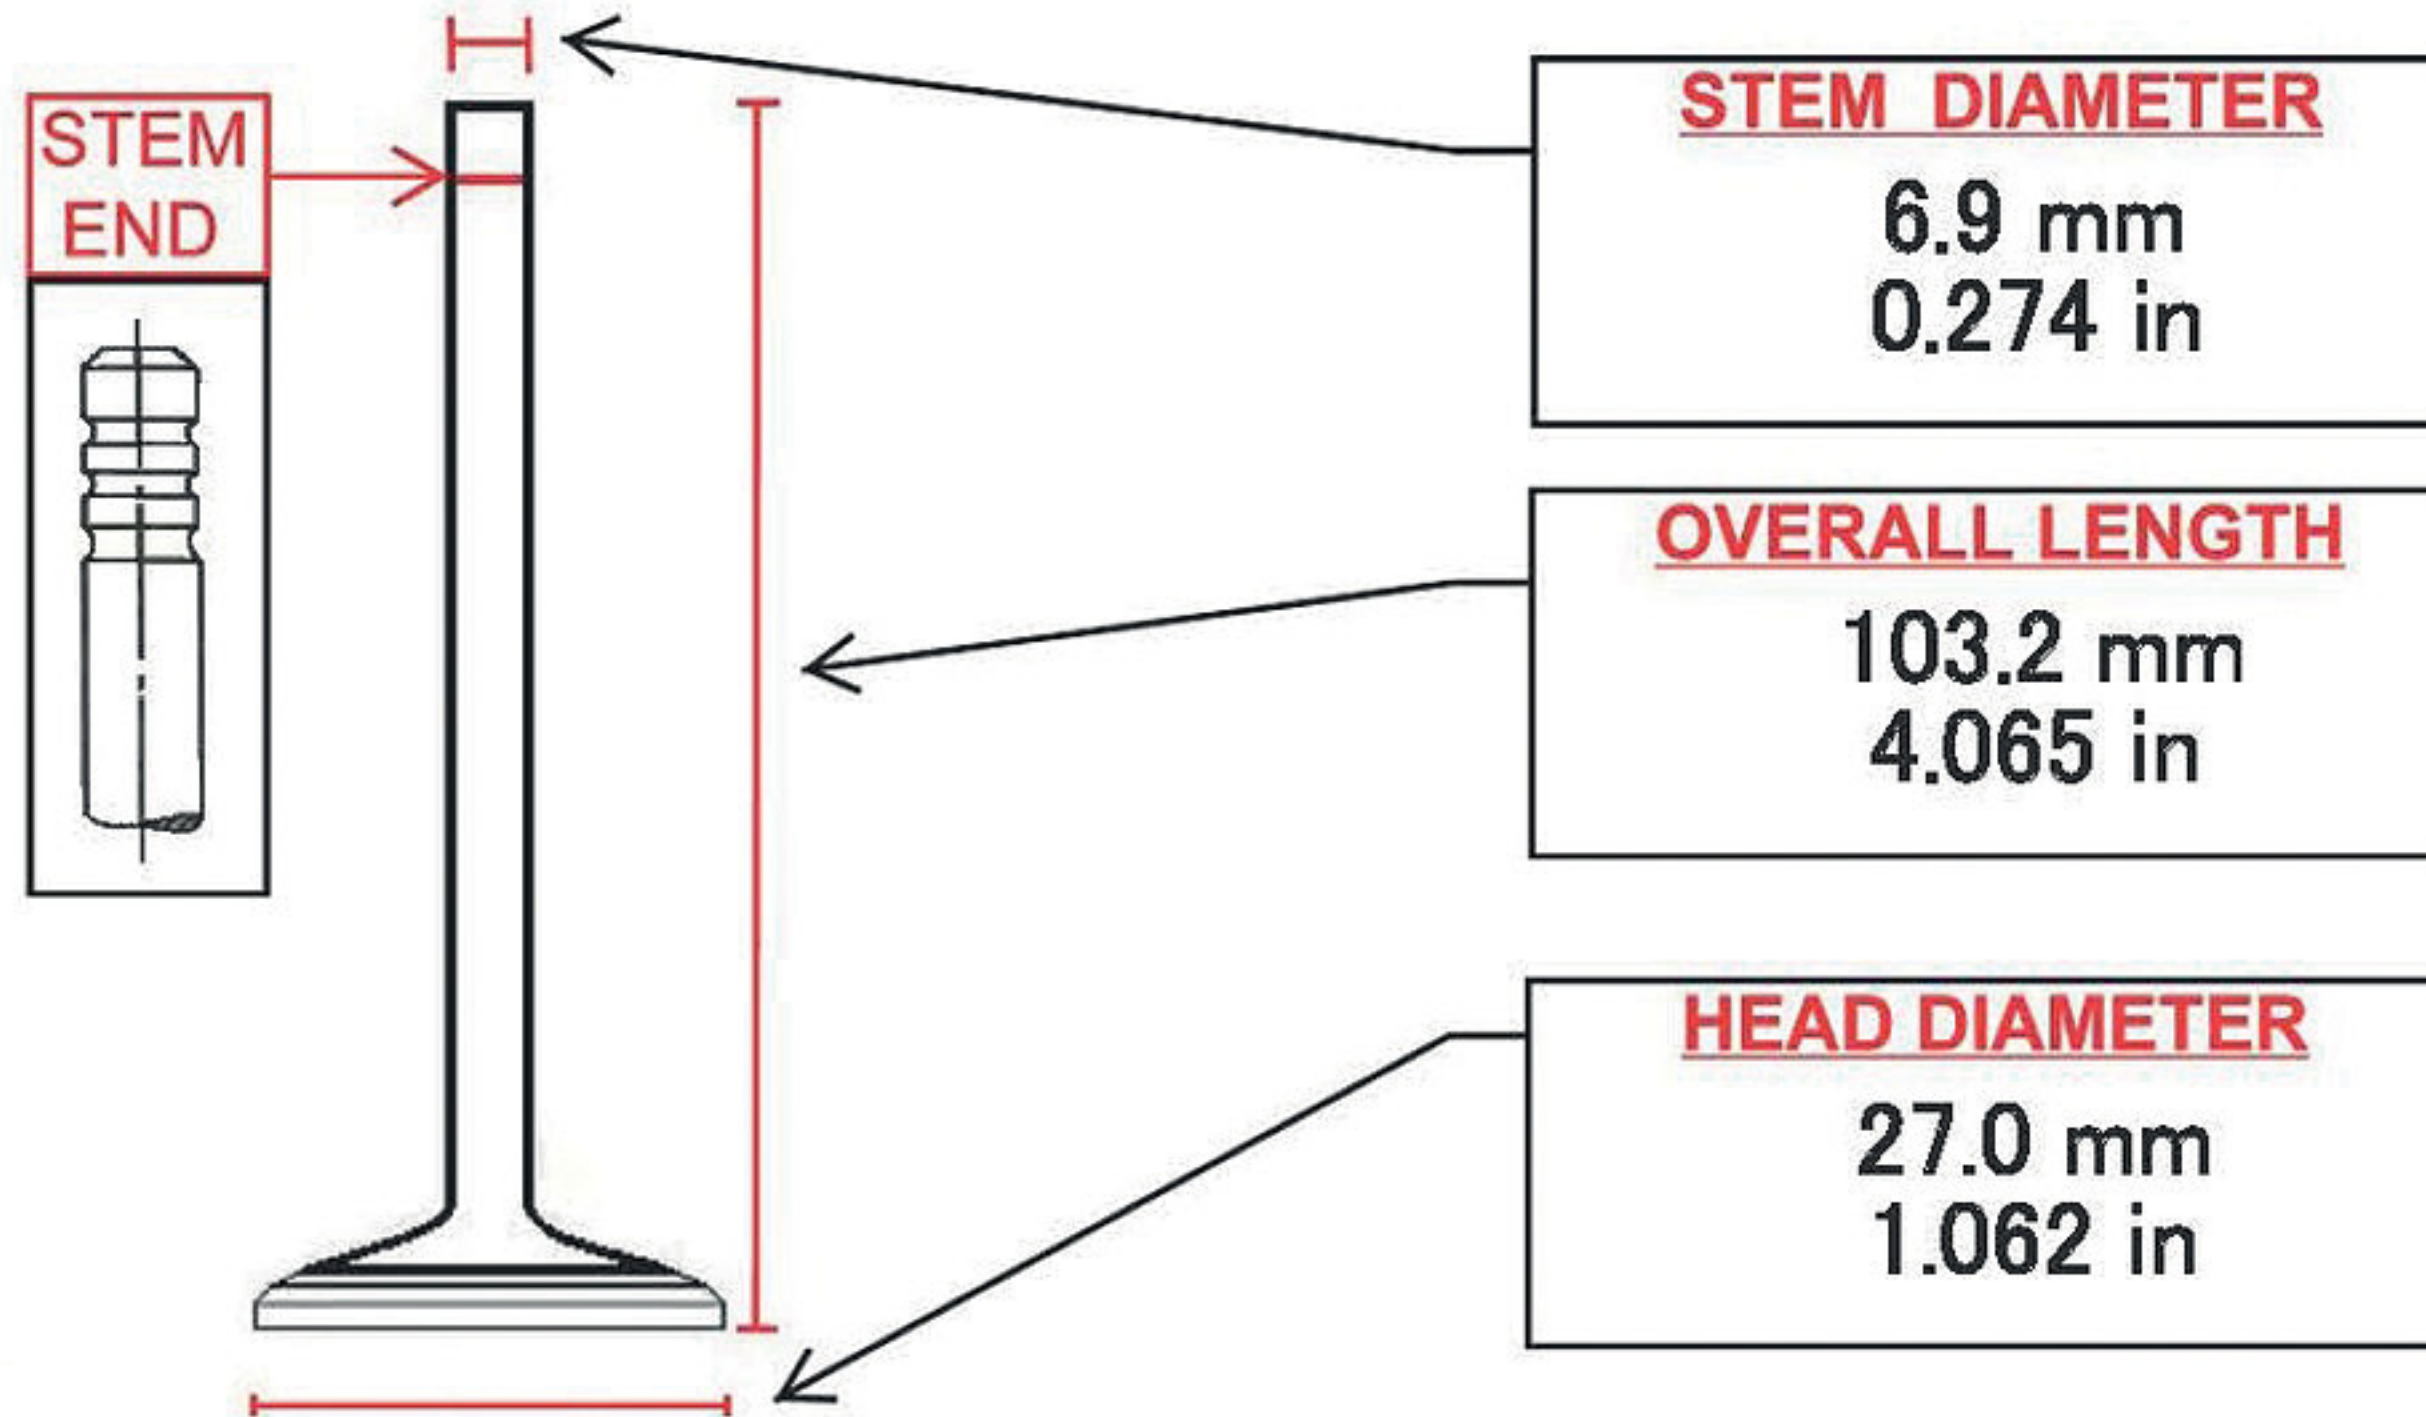

RX9566

APPLICATIONS

VOLVO

MATES

NOTES