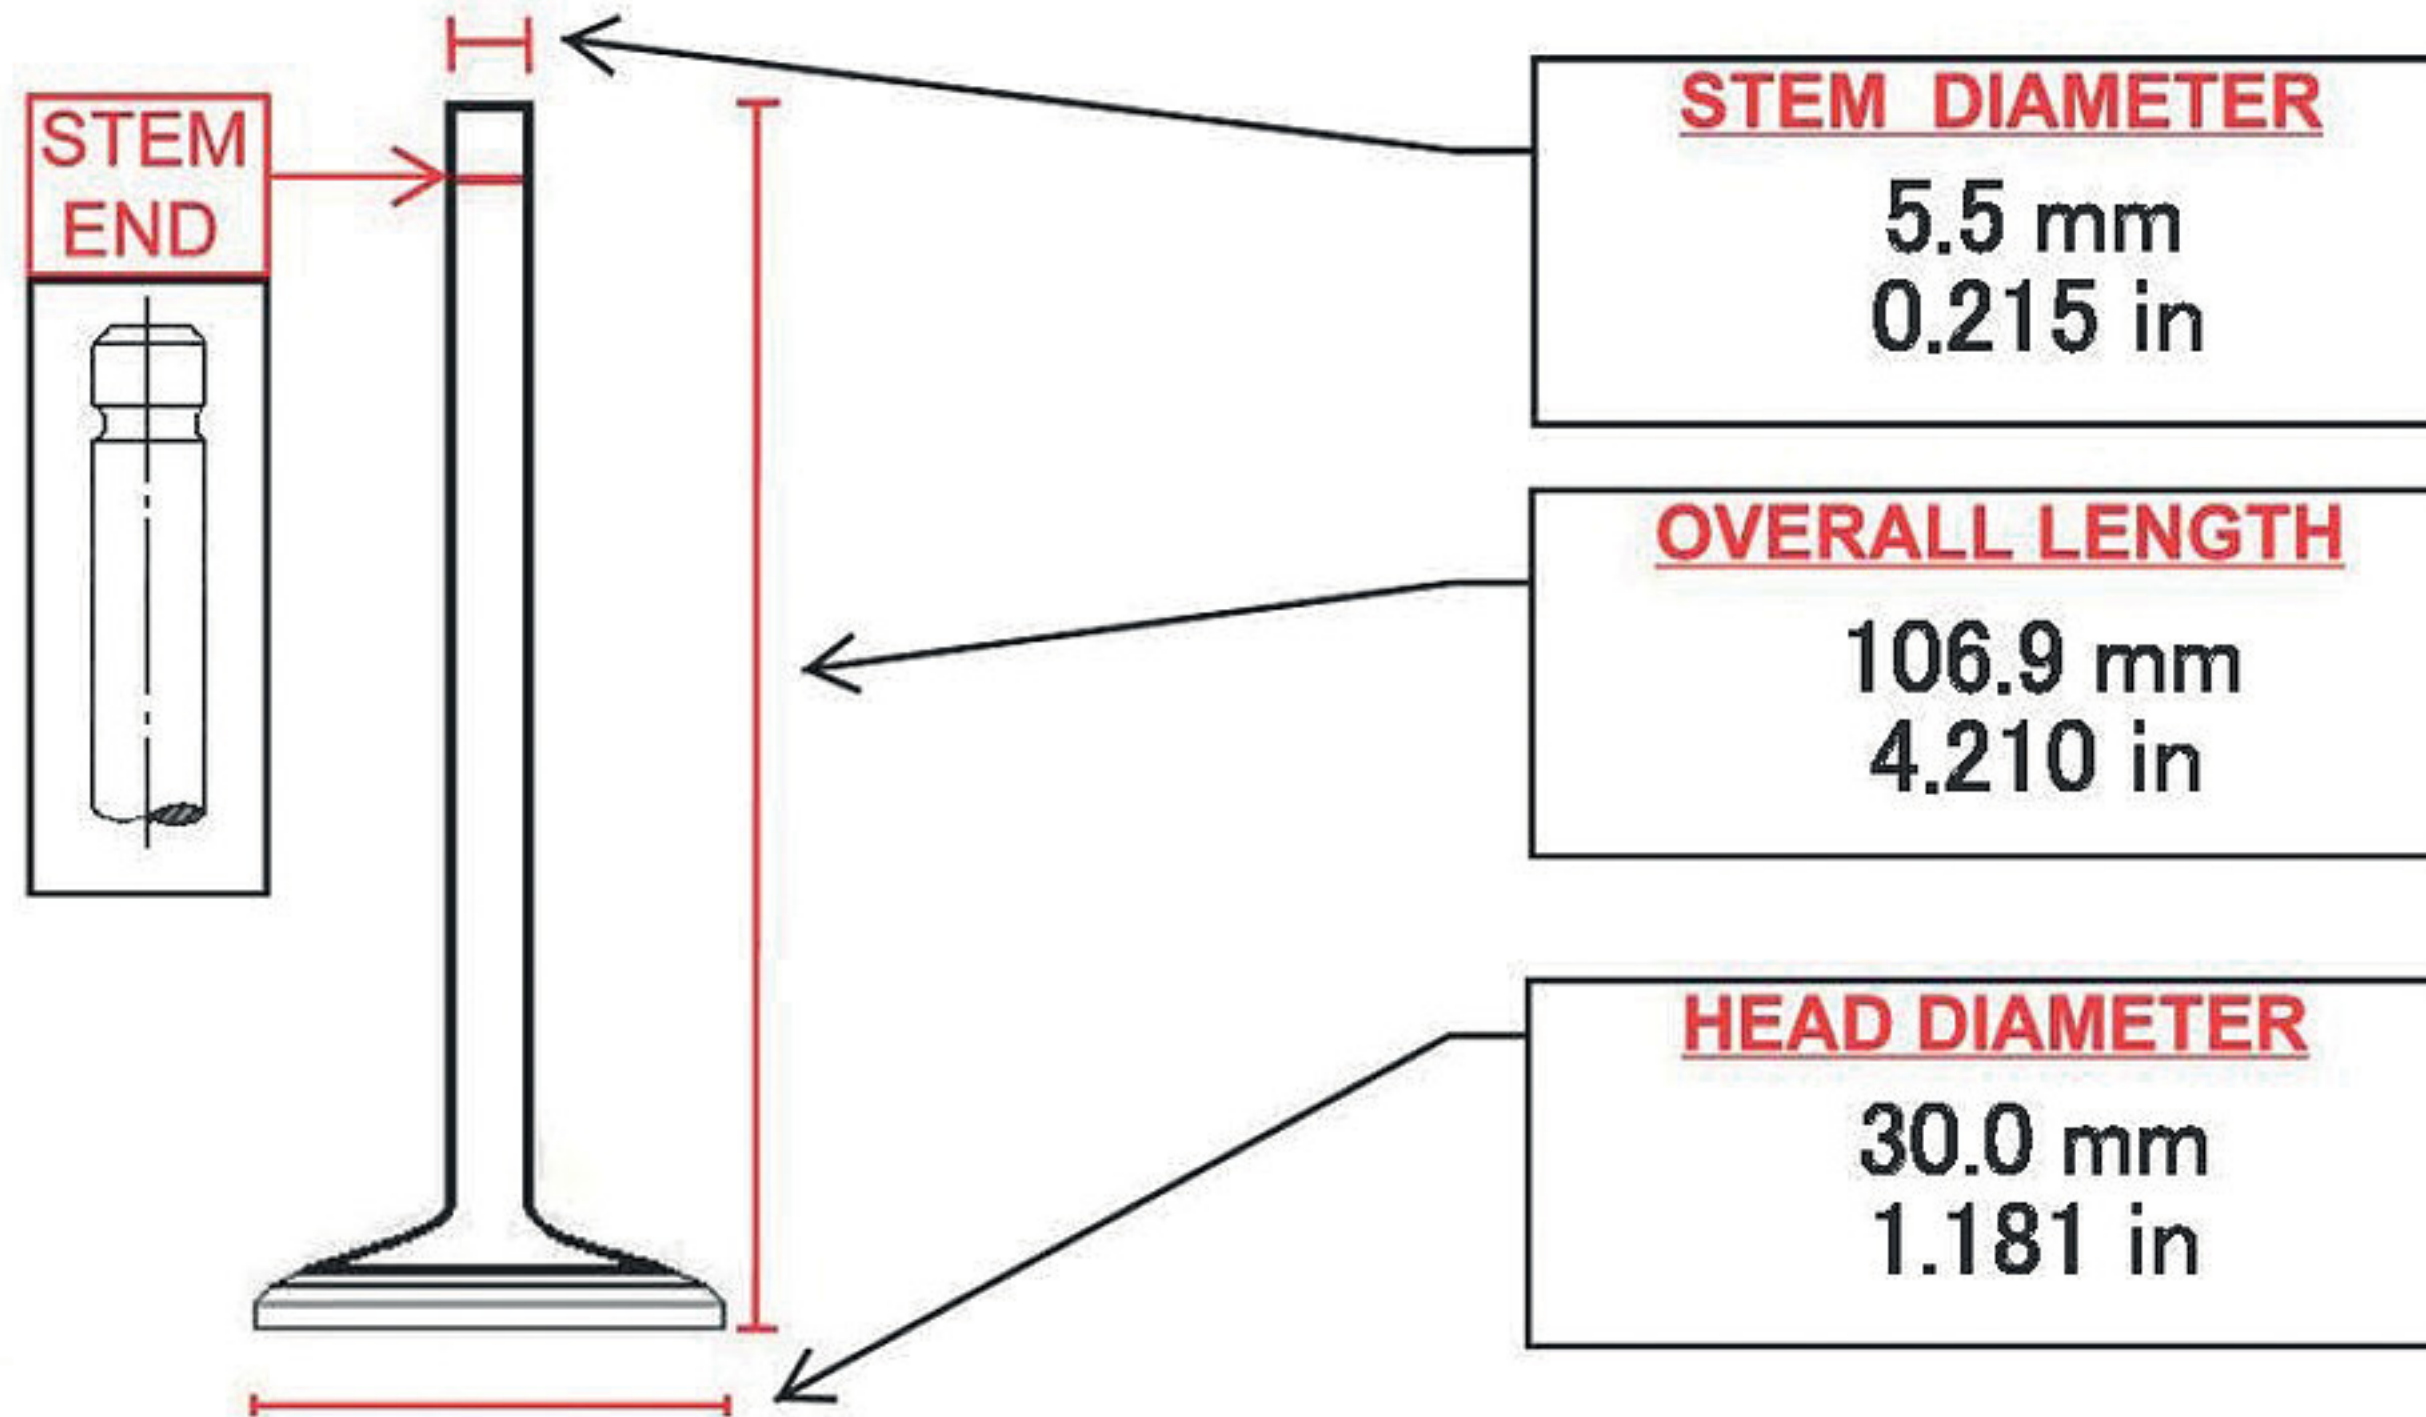

RX9559

APPLICATIONS

HONDA

MATES

NOTES