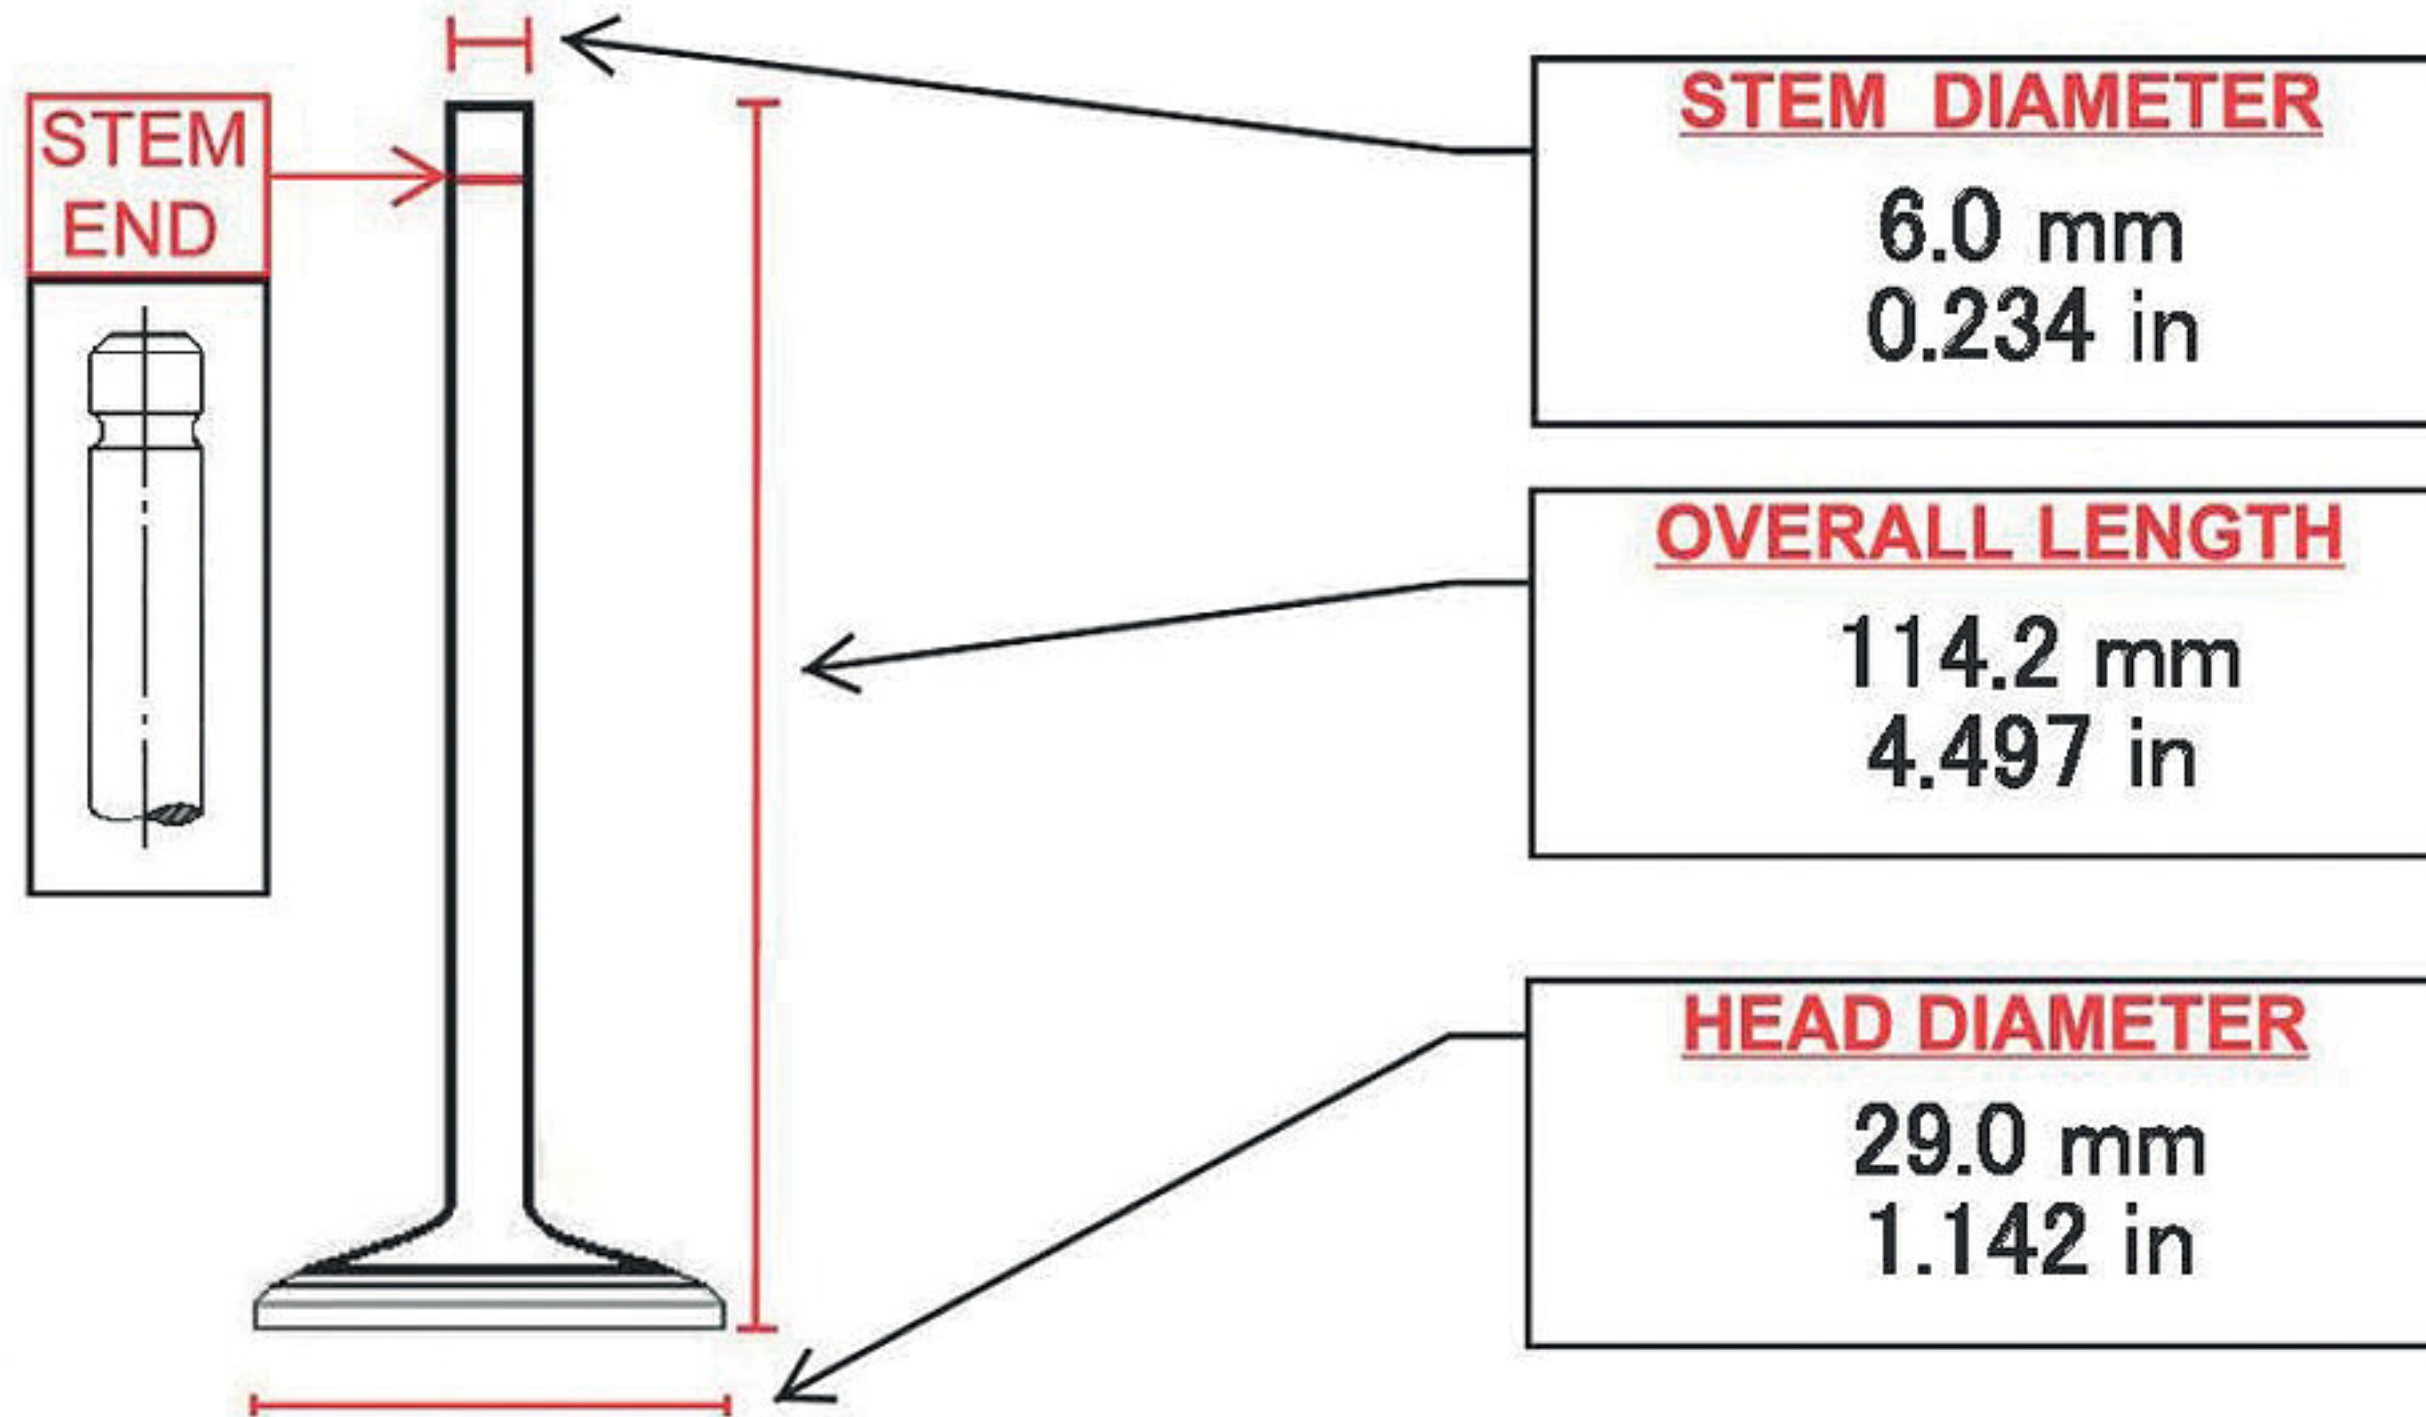

RX9549

APPLICATIONS

mitsubishi

MATES

NOTES