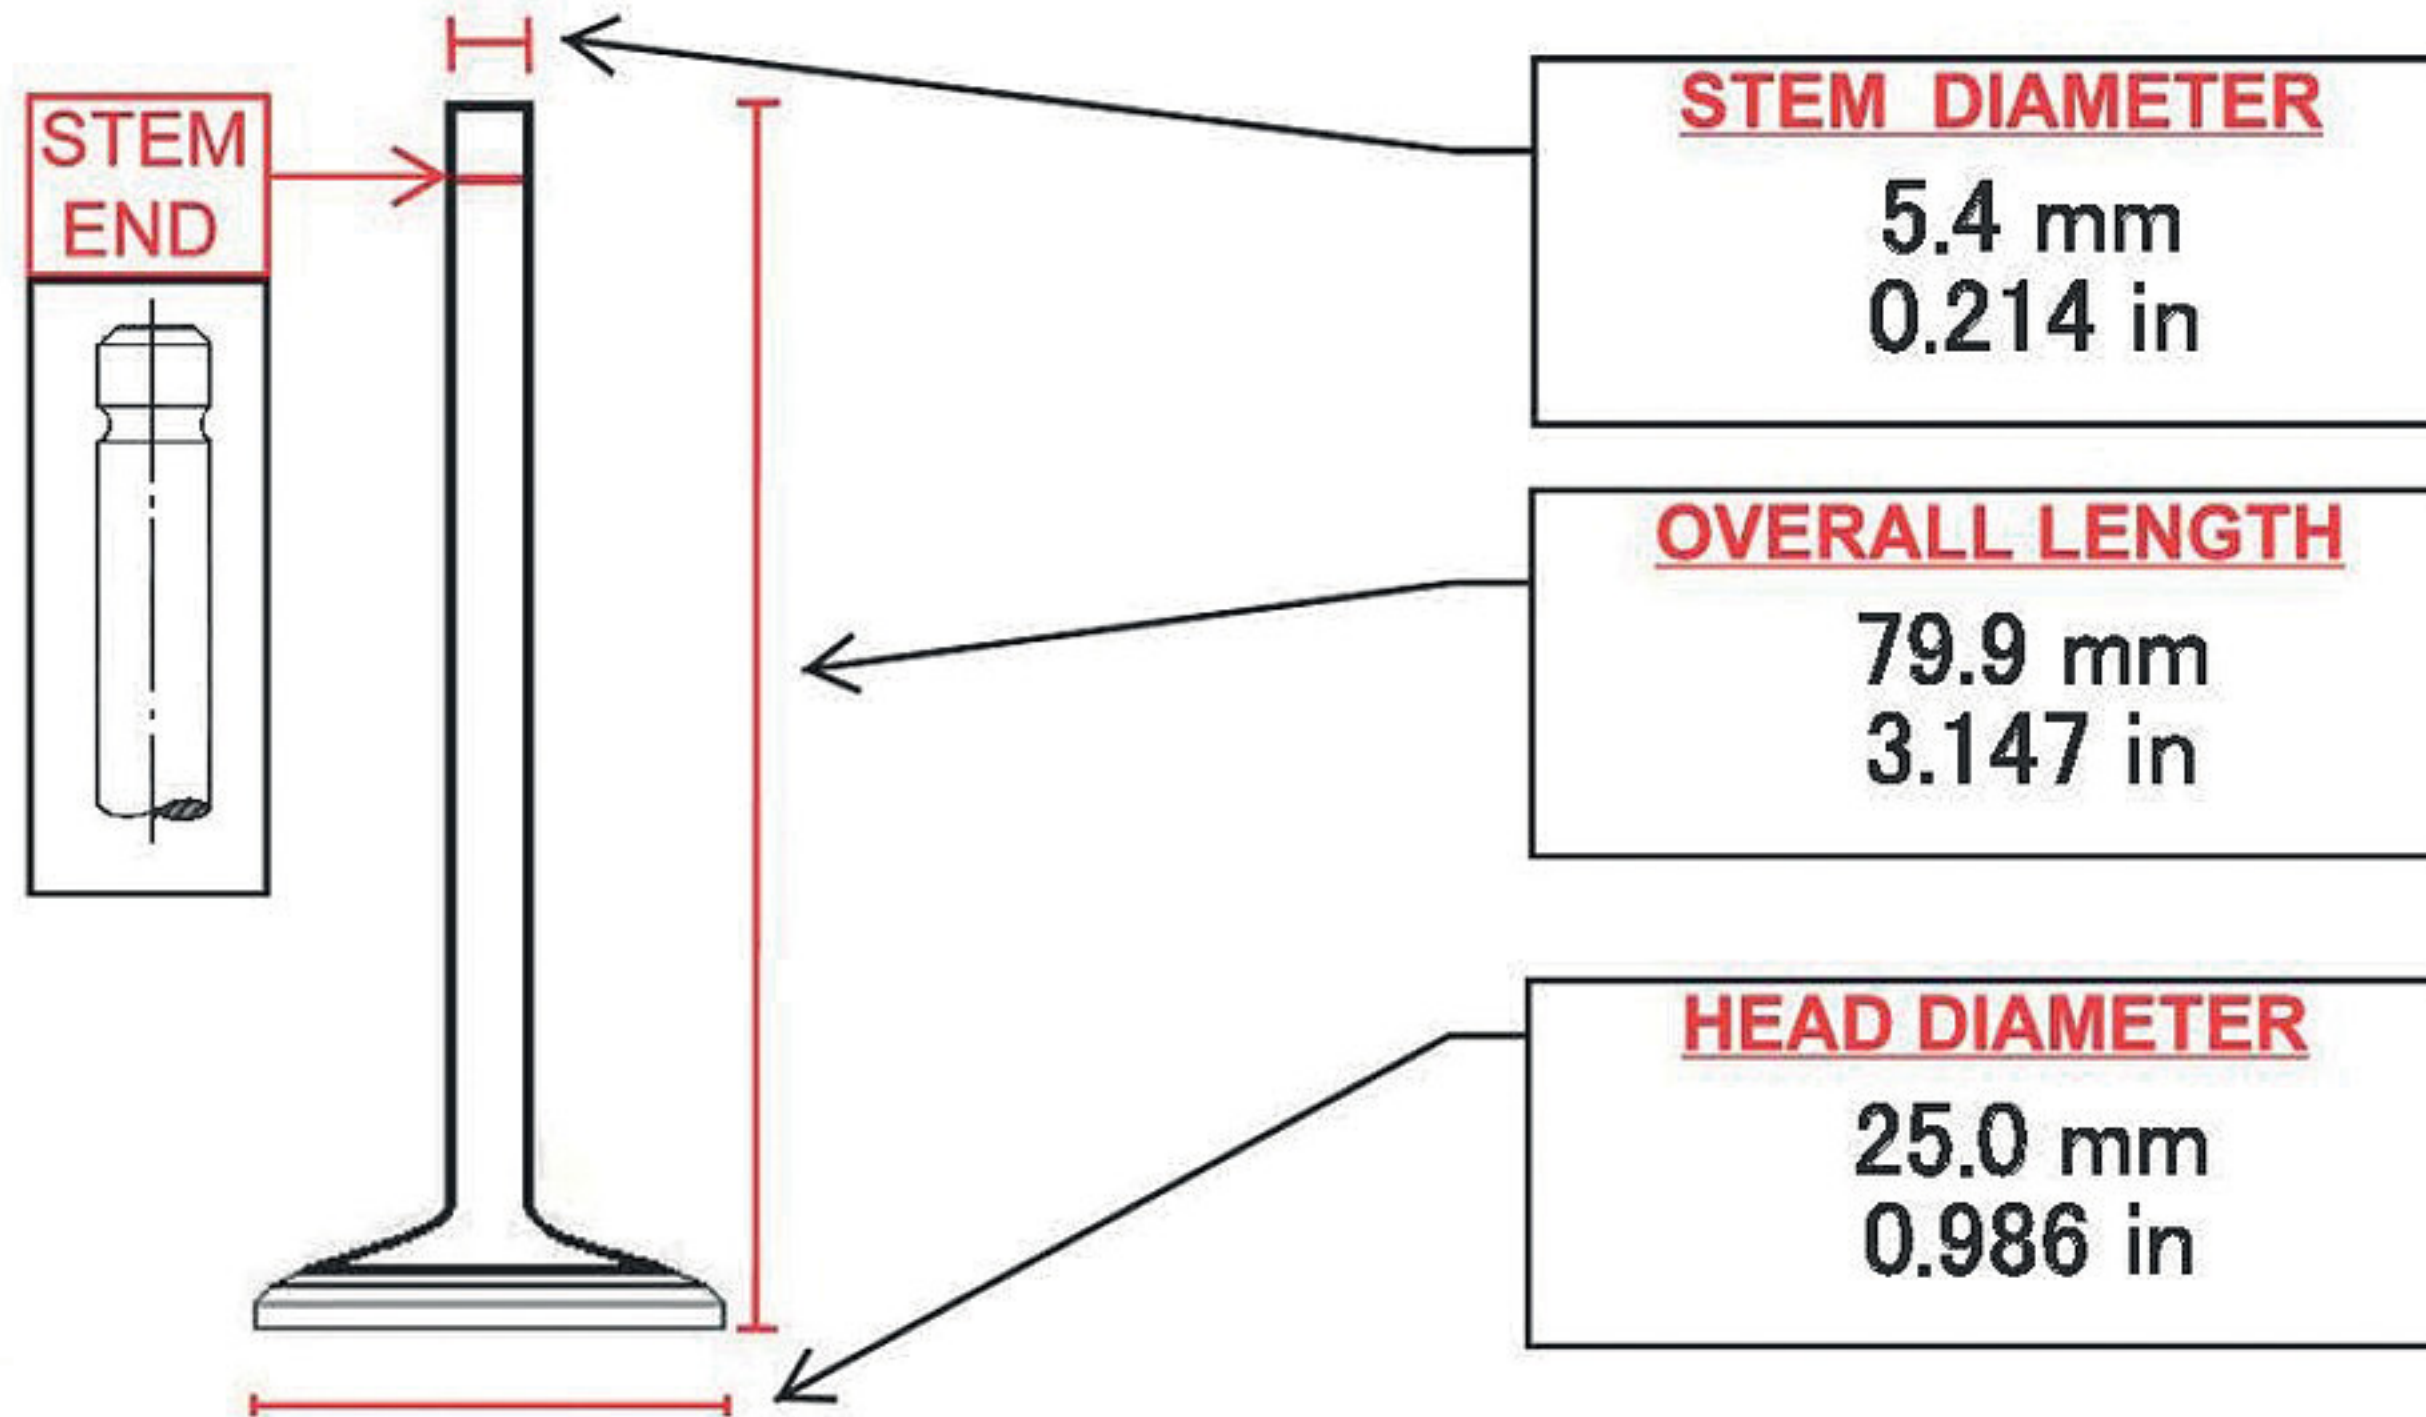

RX9541

APPLICATIONS

SUZUKI

MATES

NOTES