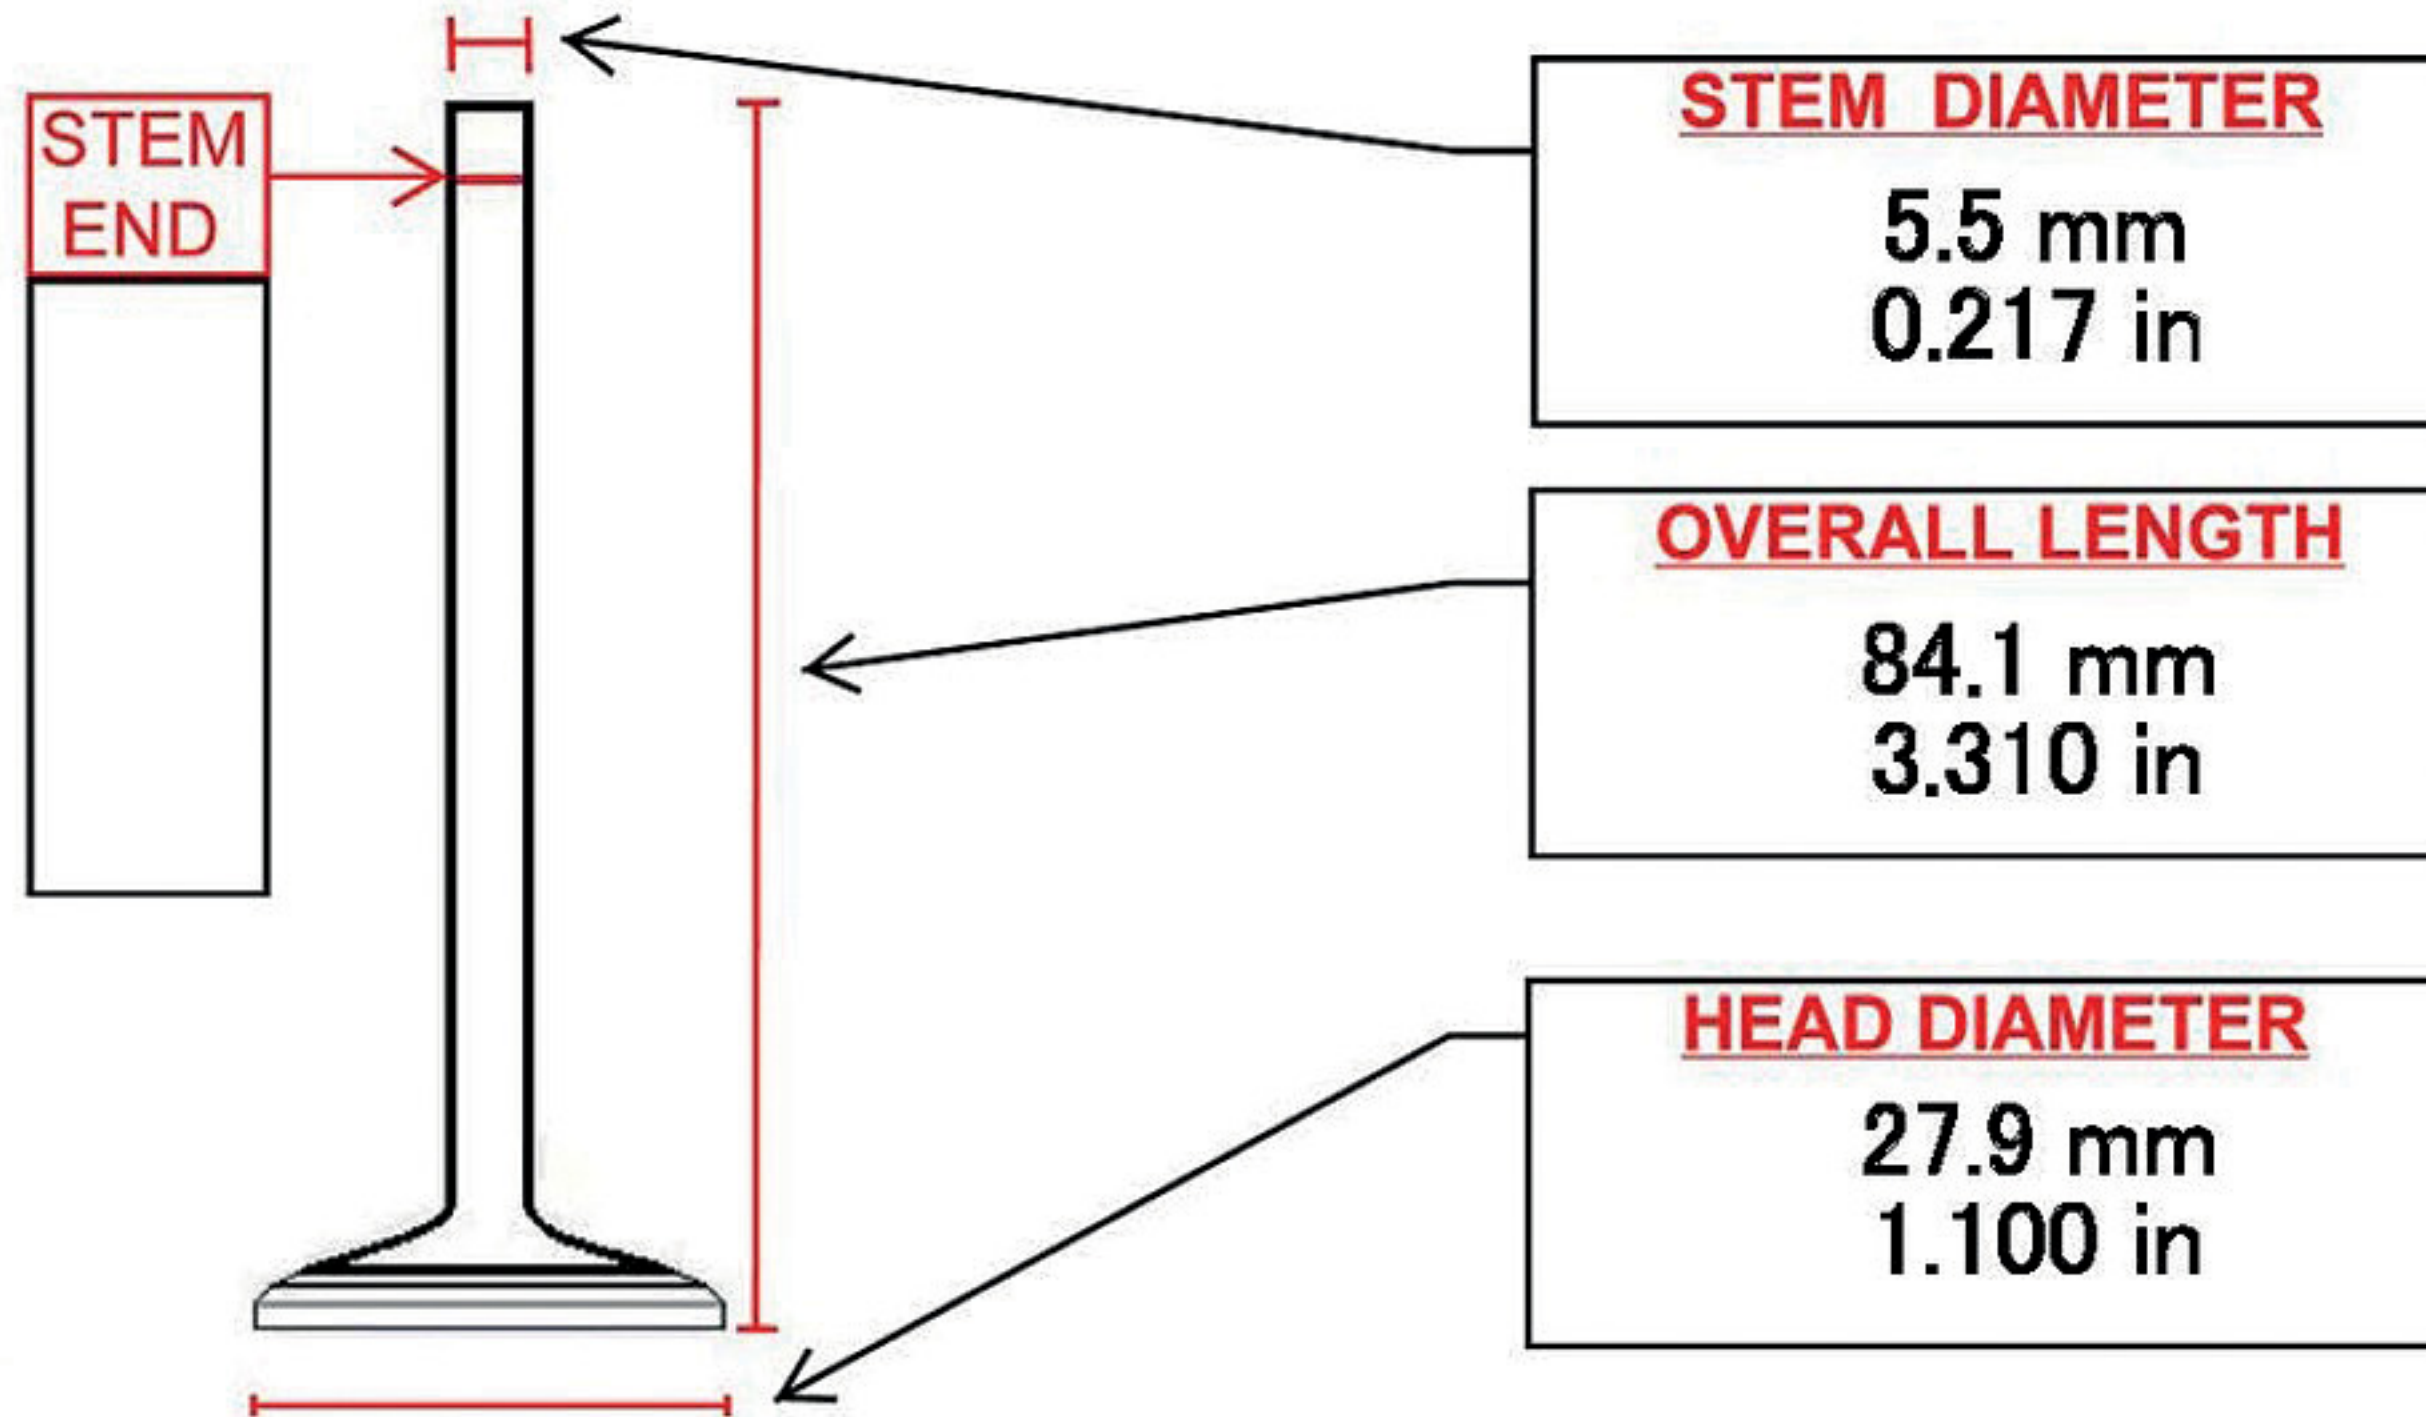

RX9432

APPLICATIONS

GM

MATES

NOTES