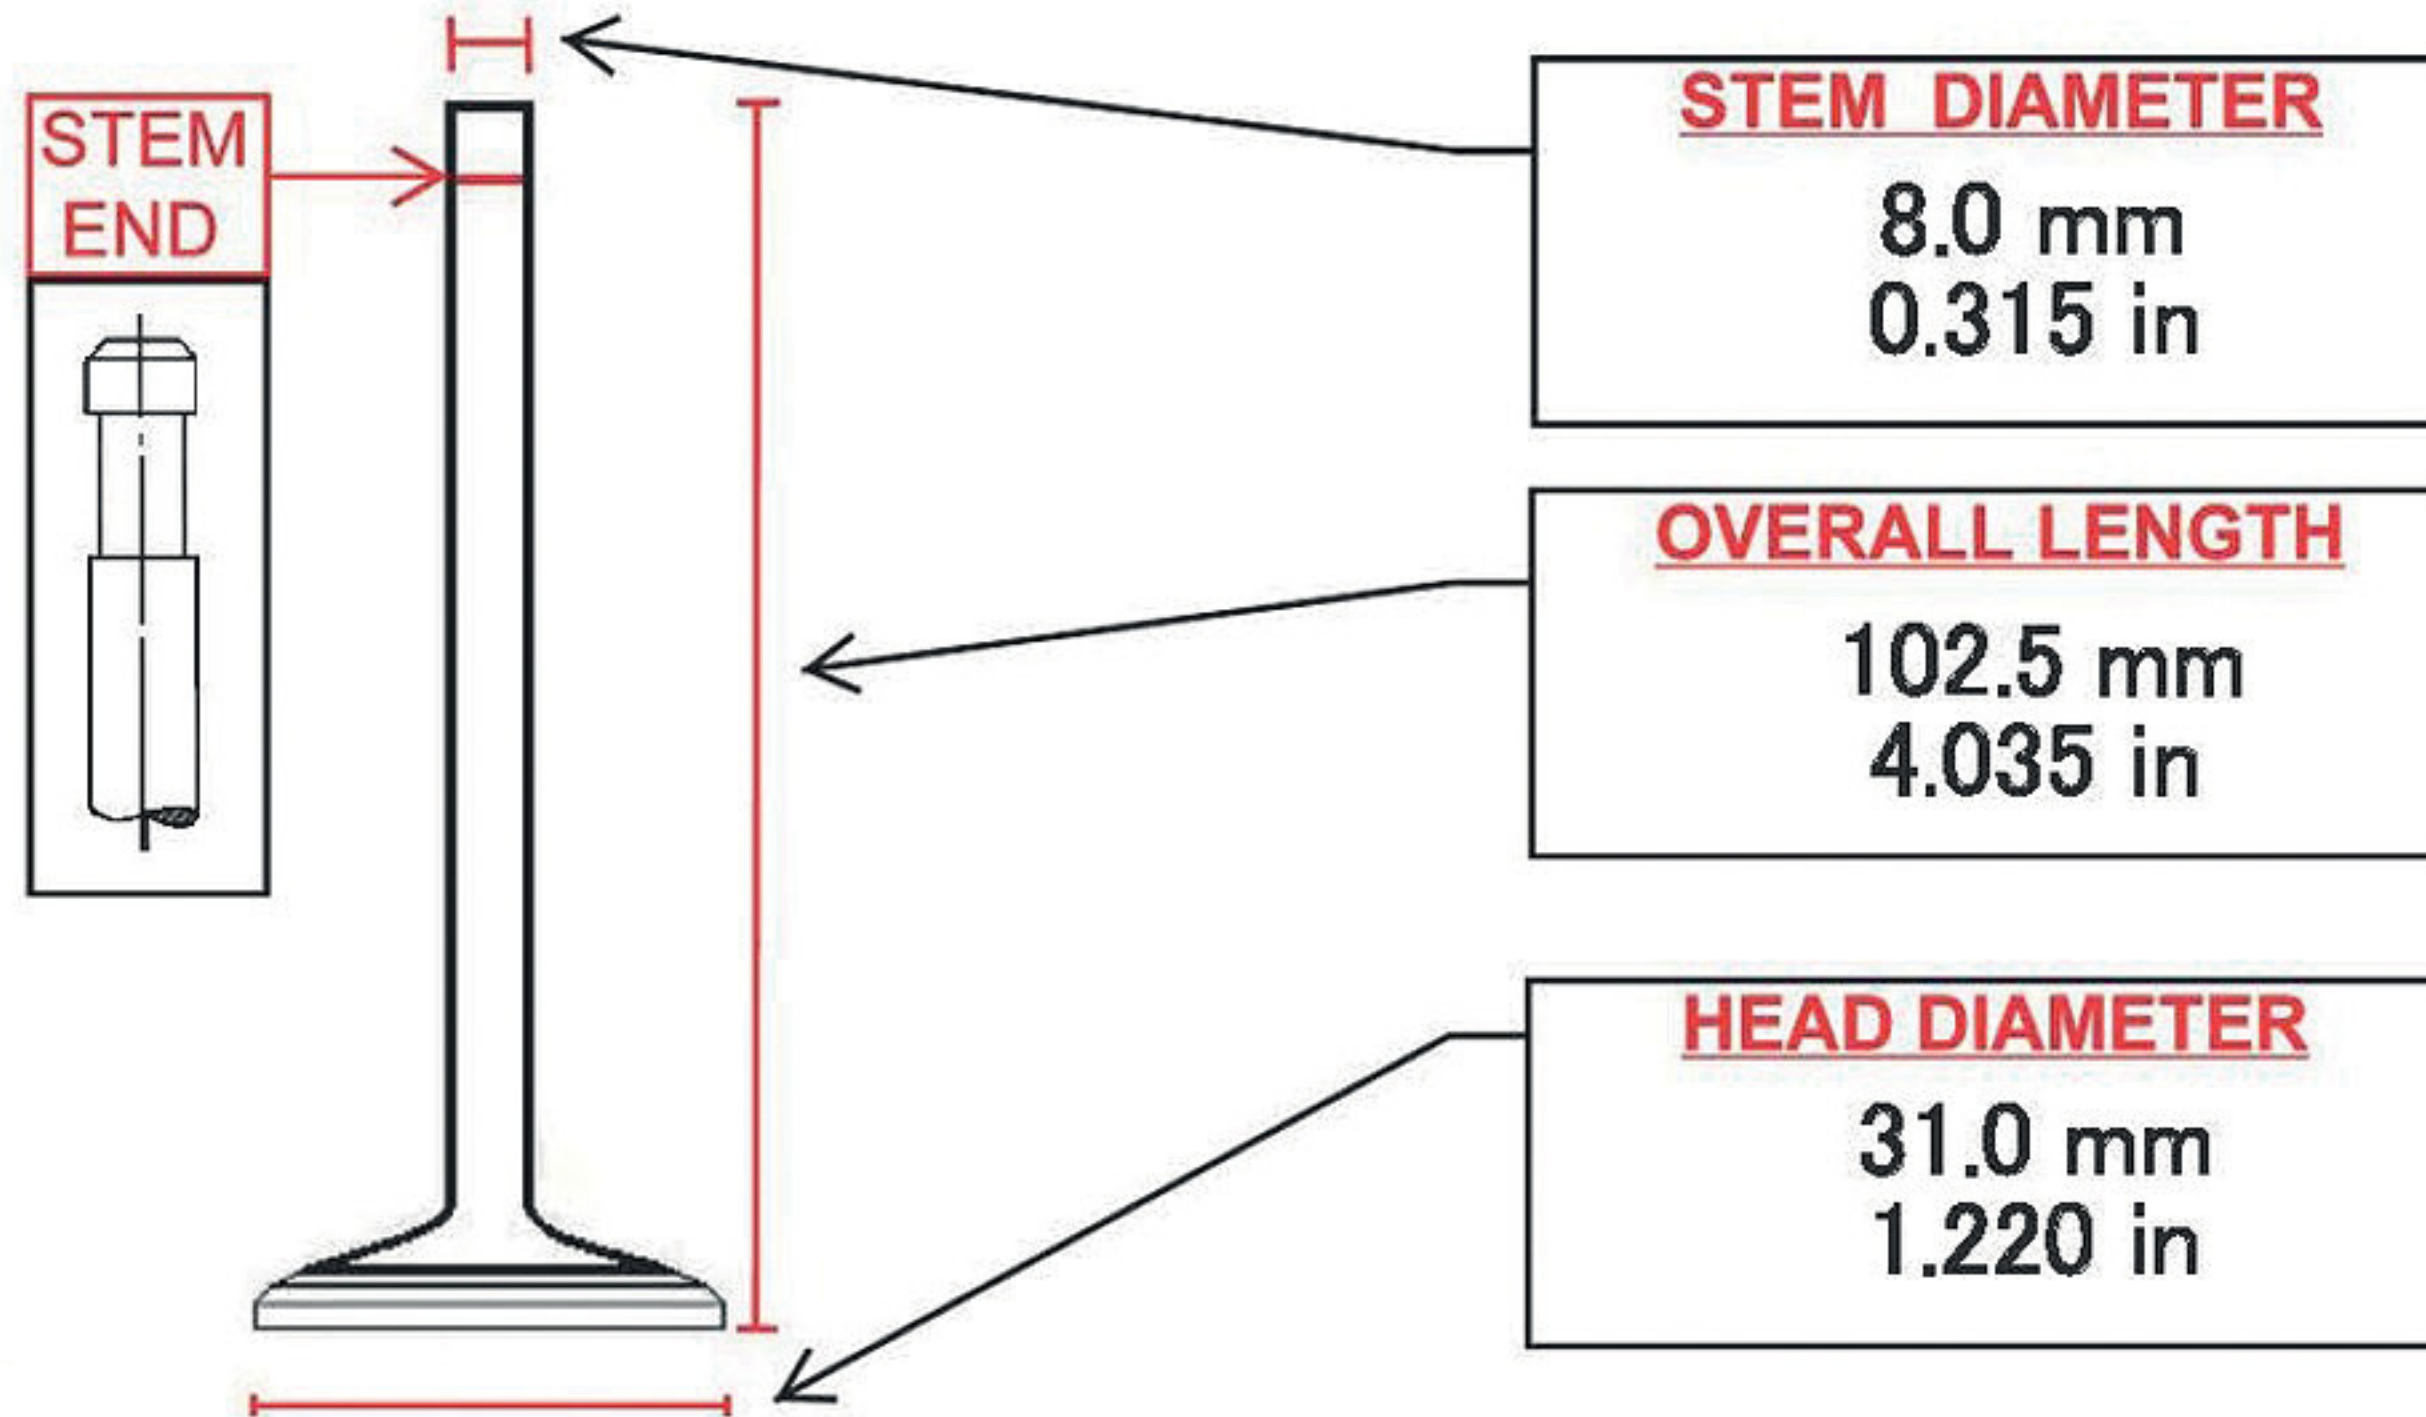

RX8801

APPLICATIONS

CHRYSLER

MATES

NOTES