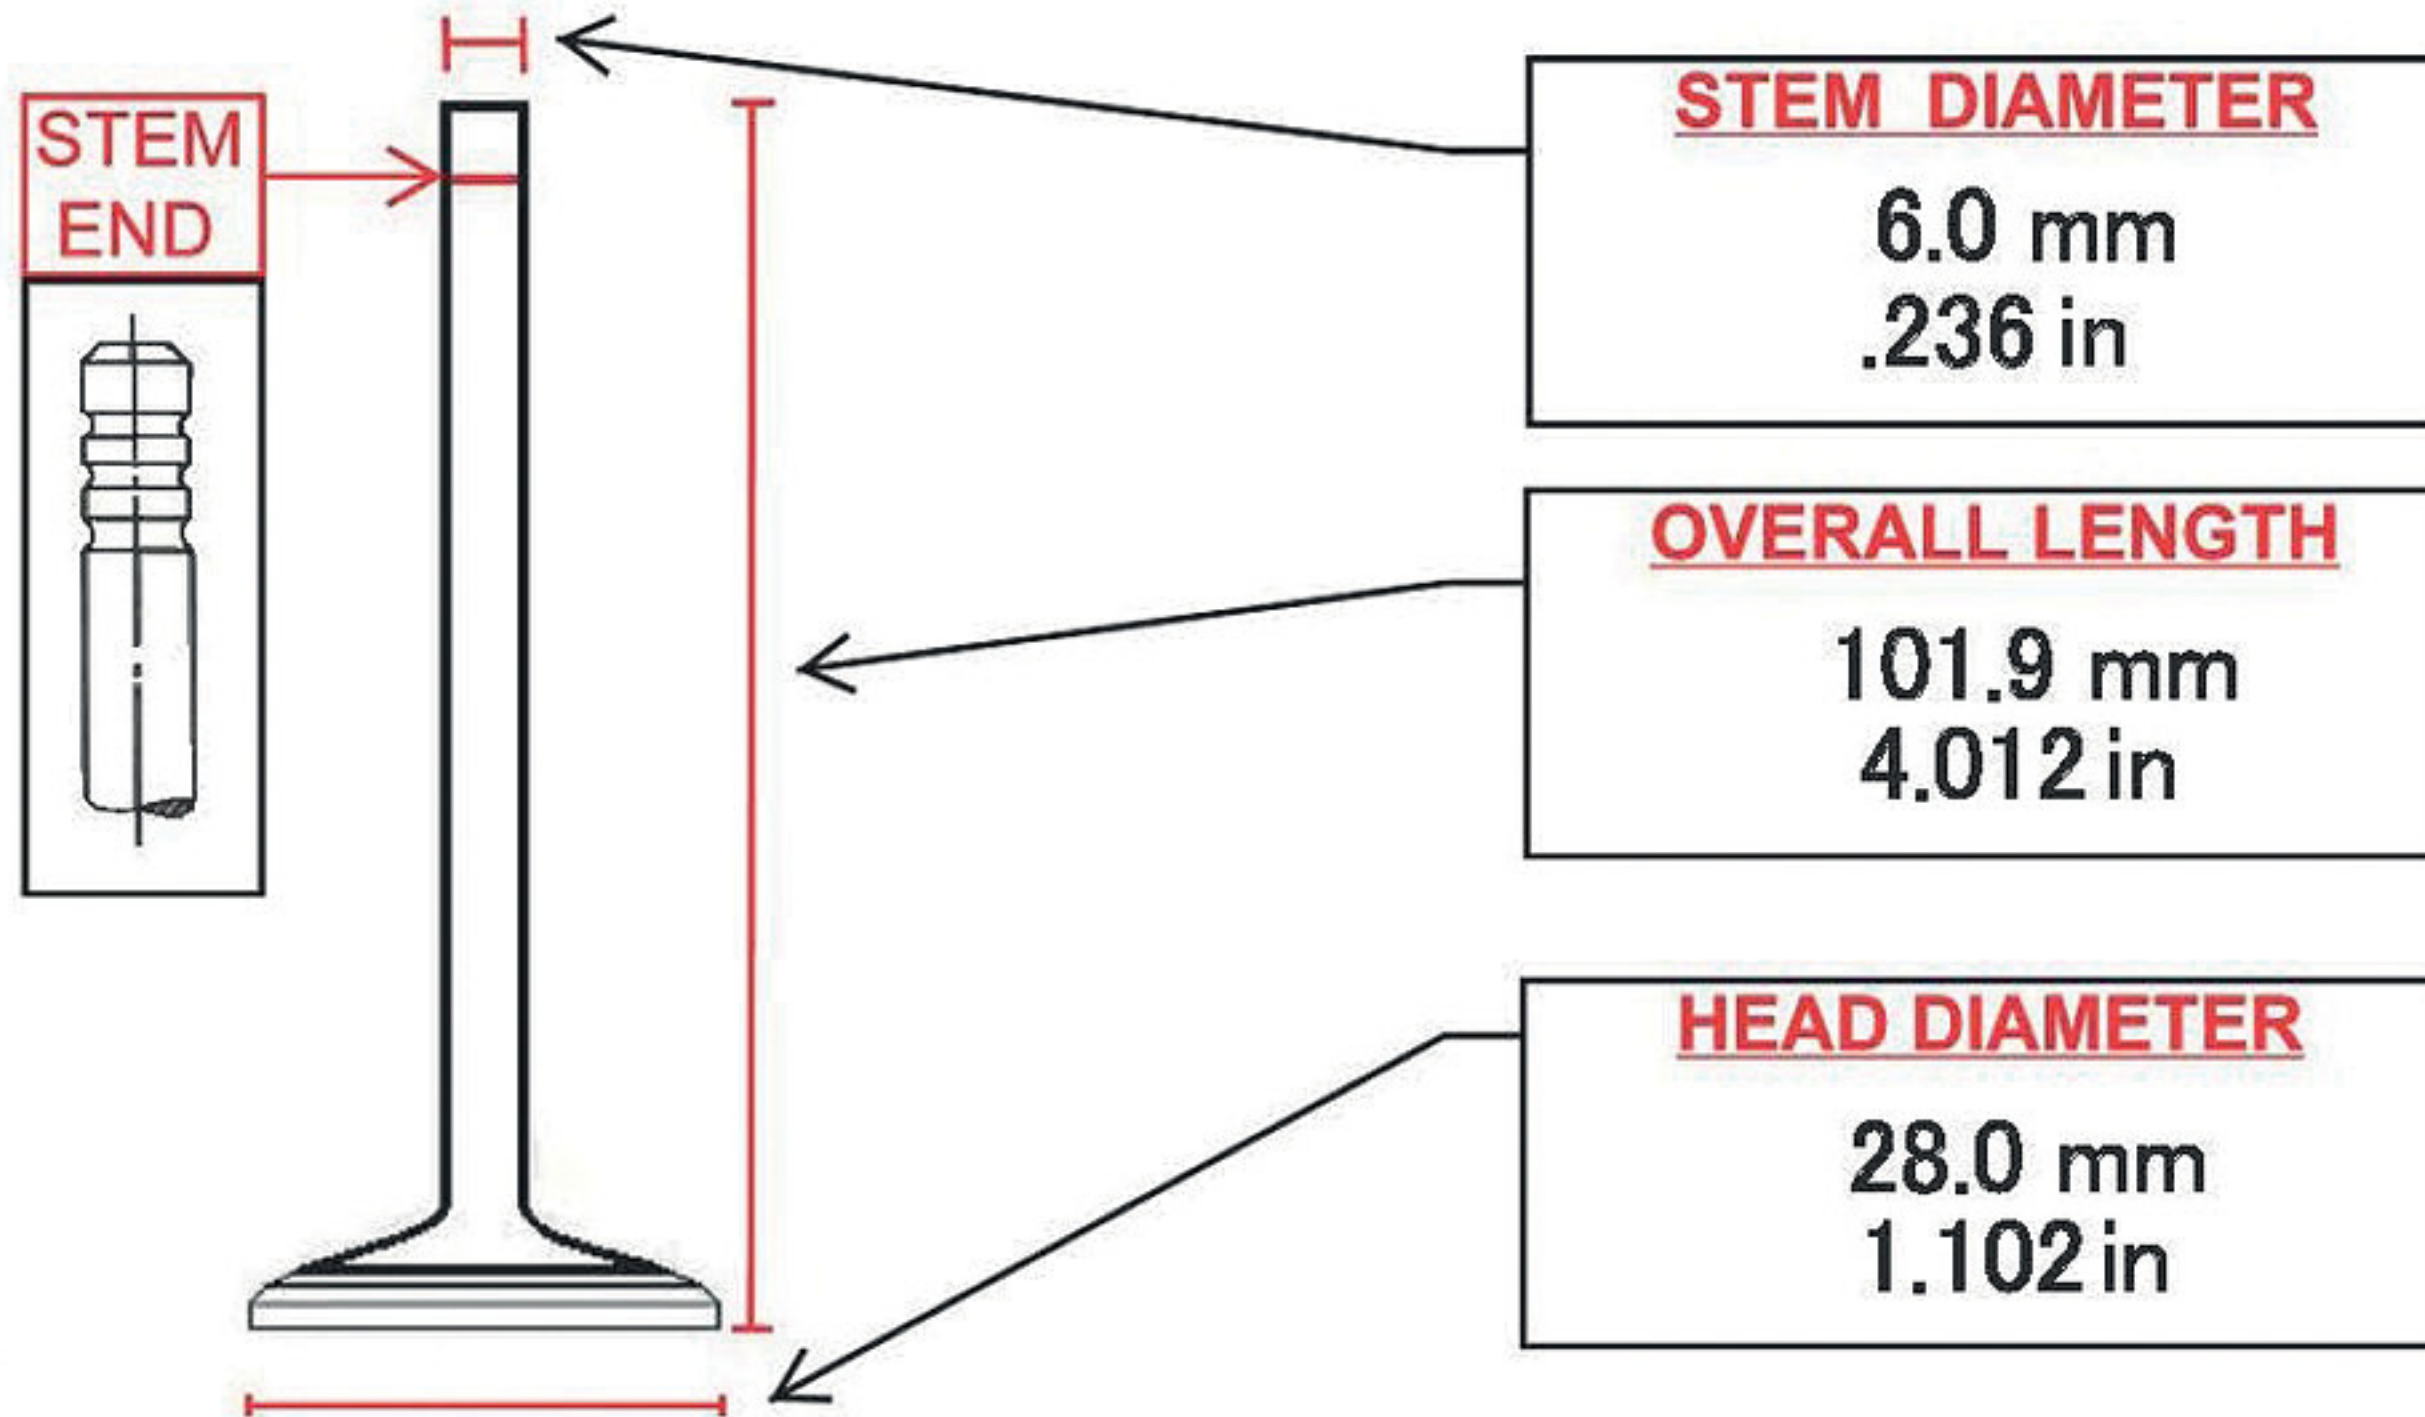

RX35088

APPLICATIONS

AUDI/ VW

MATES

NOTES