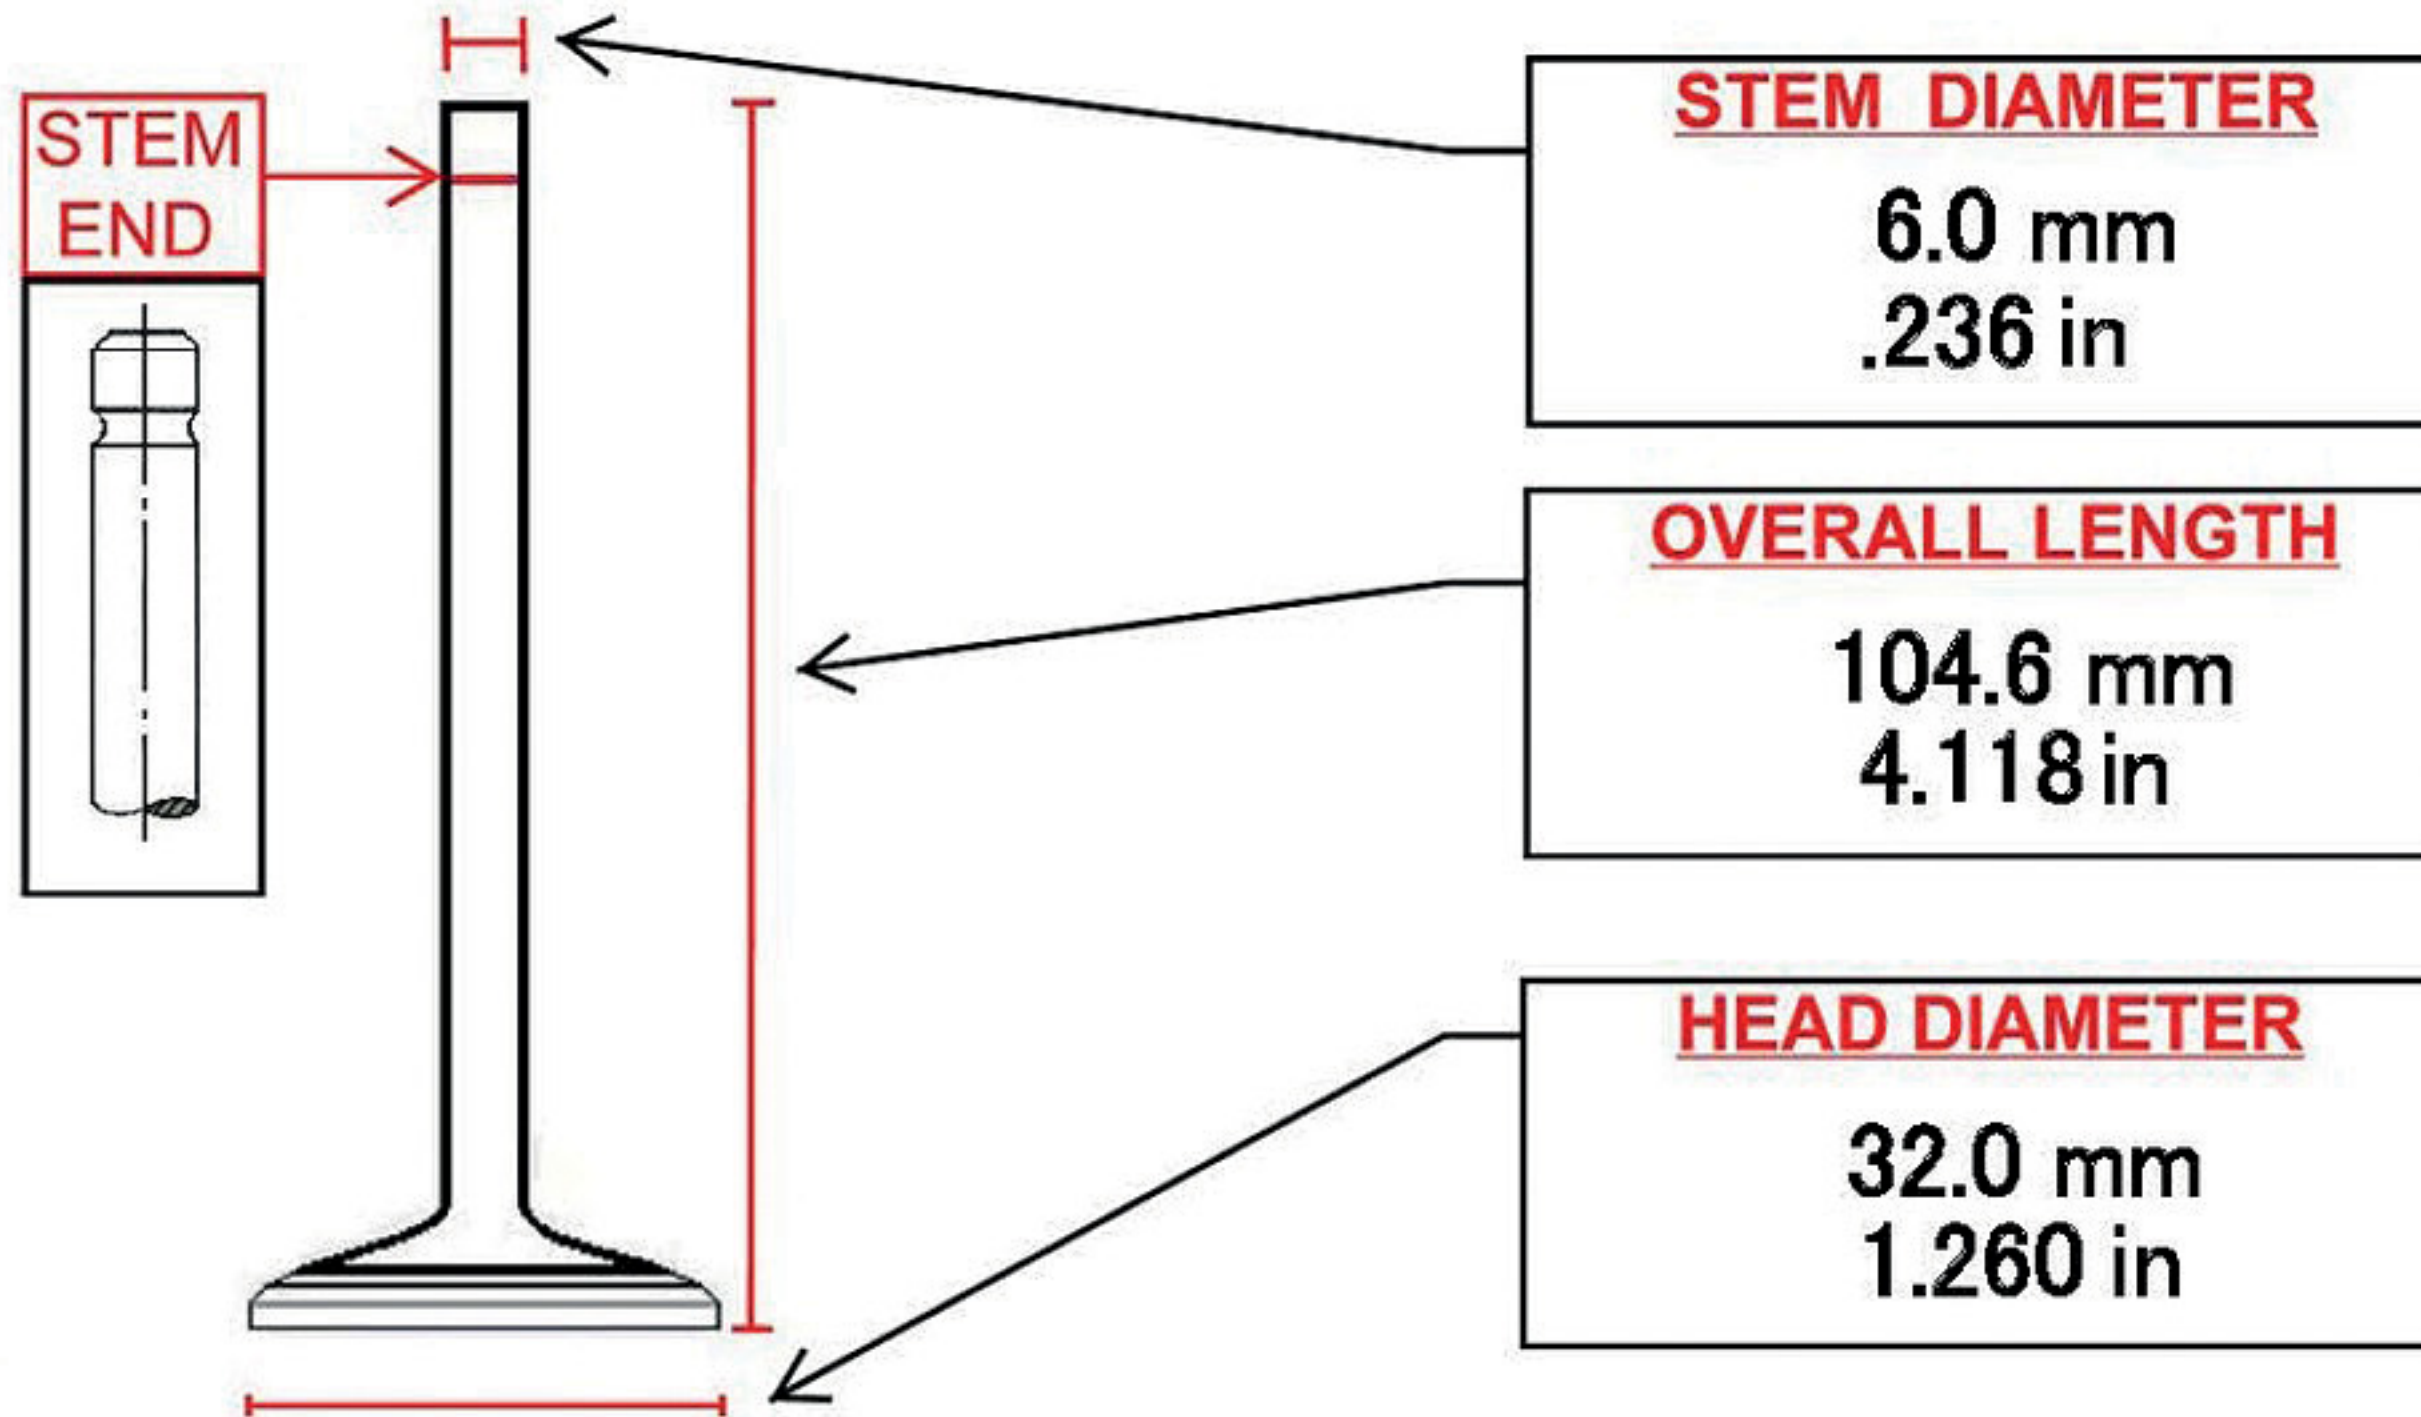

RX35087

APPLICATIONS

SUBARU

MATES

NOTES