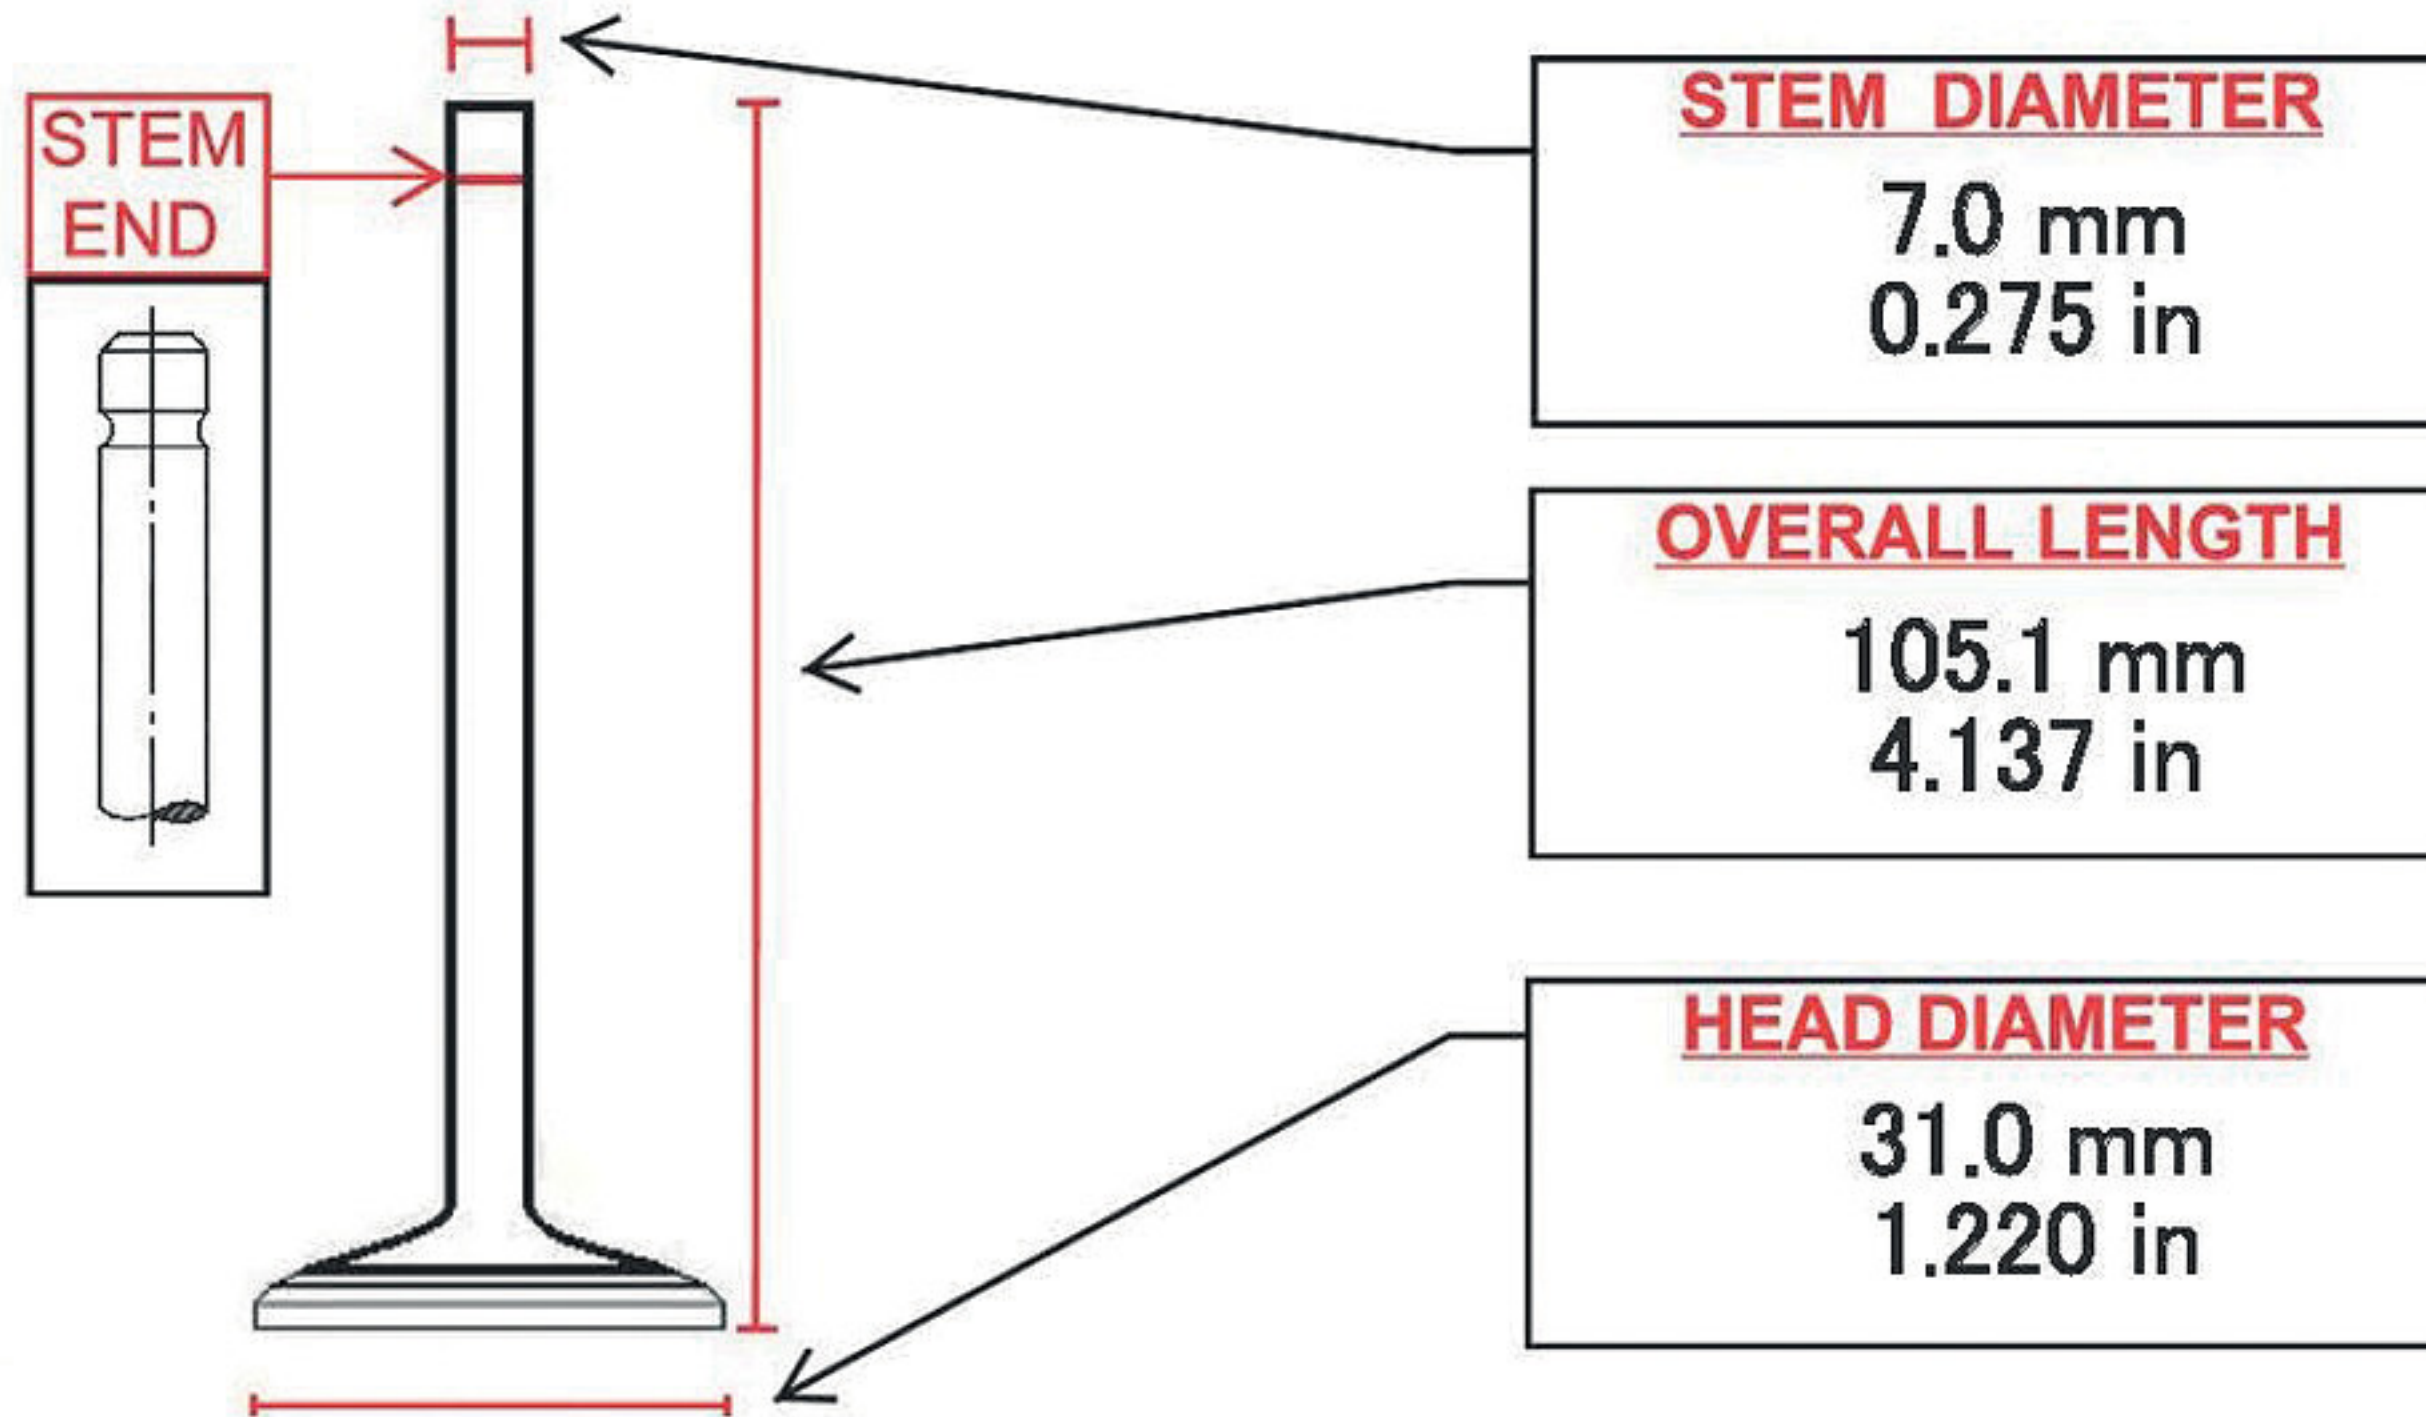

RX35080

APPLICATIONS

GM

MATES

NOTES