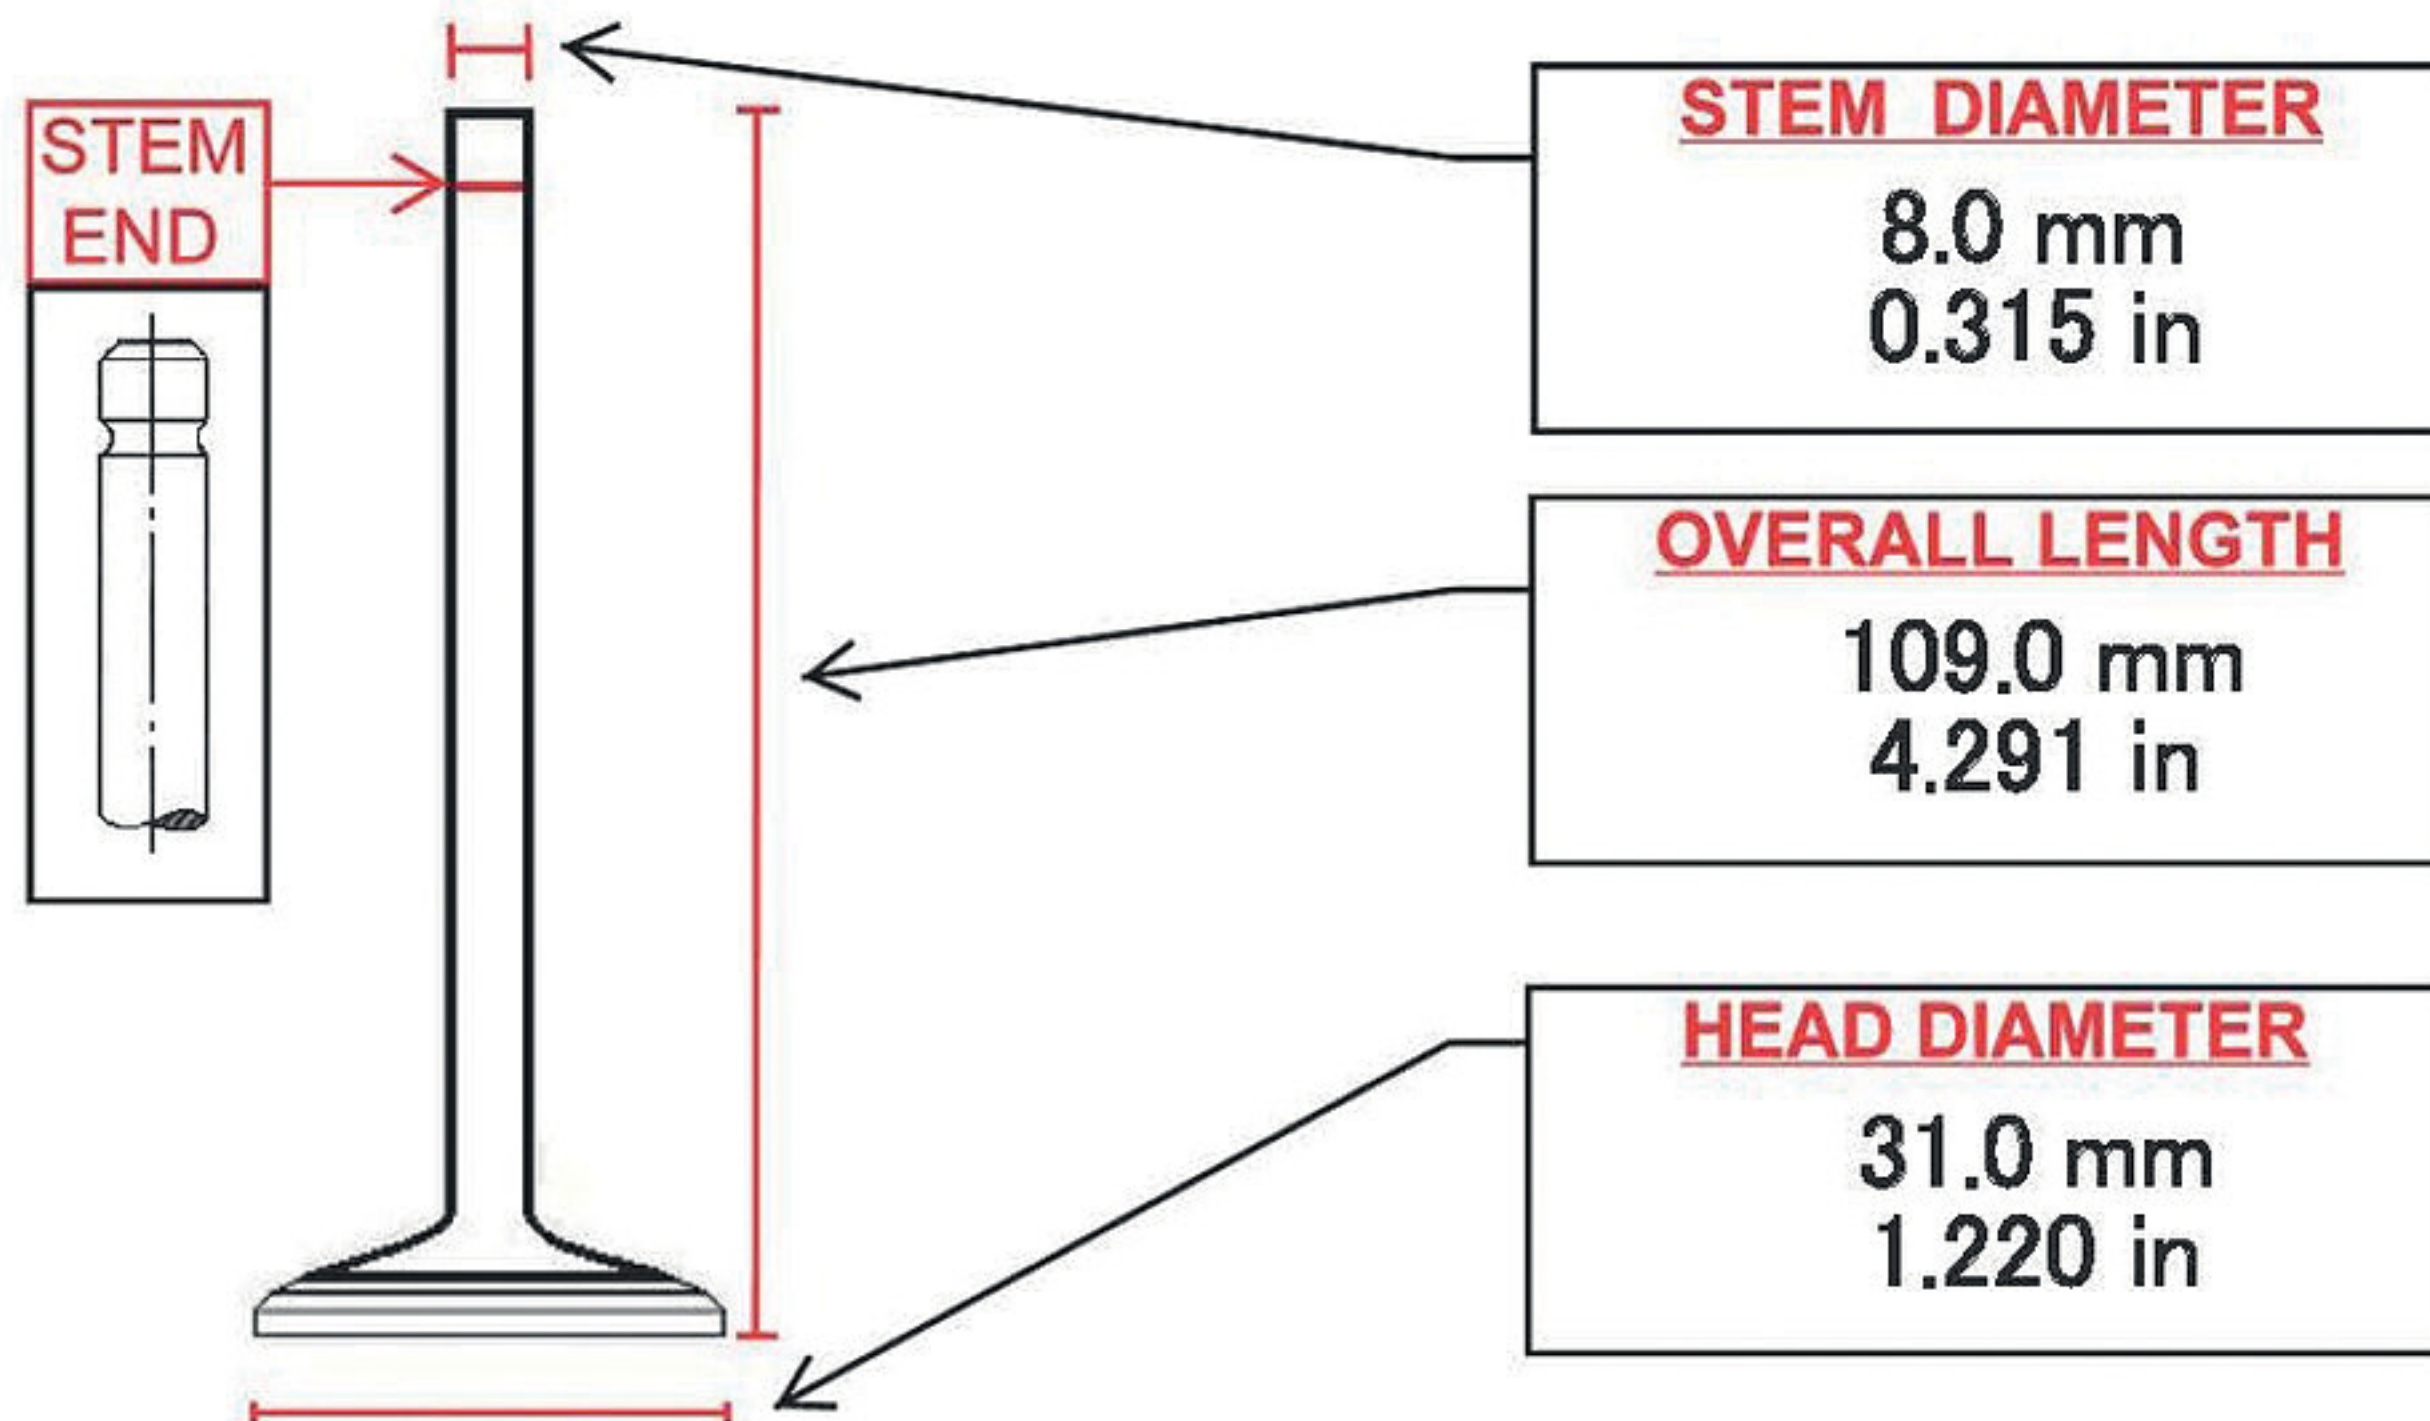

RX34497

APPLICATIONS

FIAT

MATES

NOTES