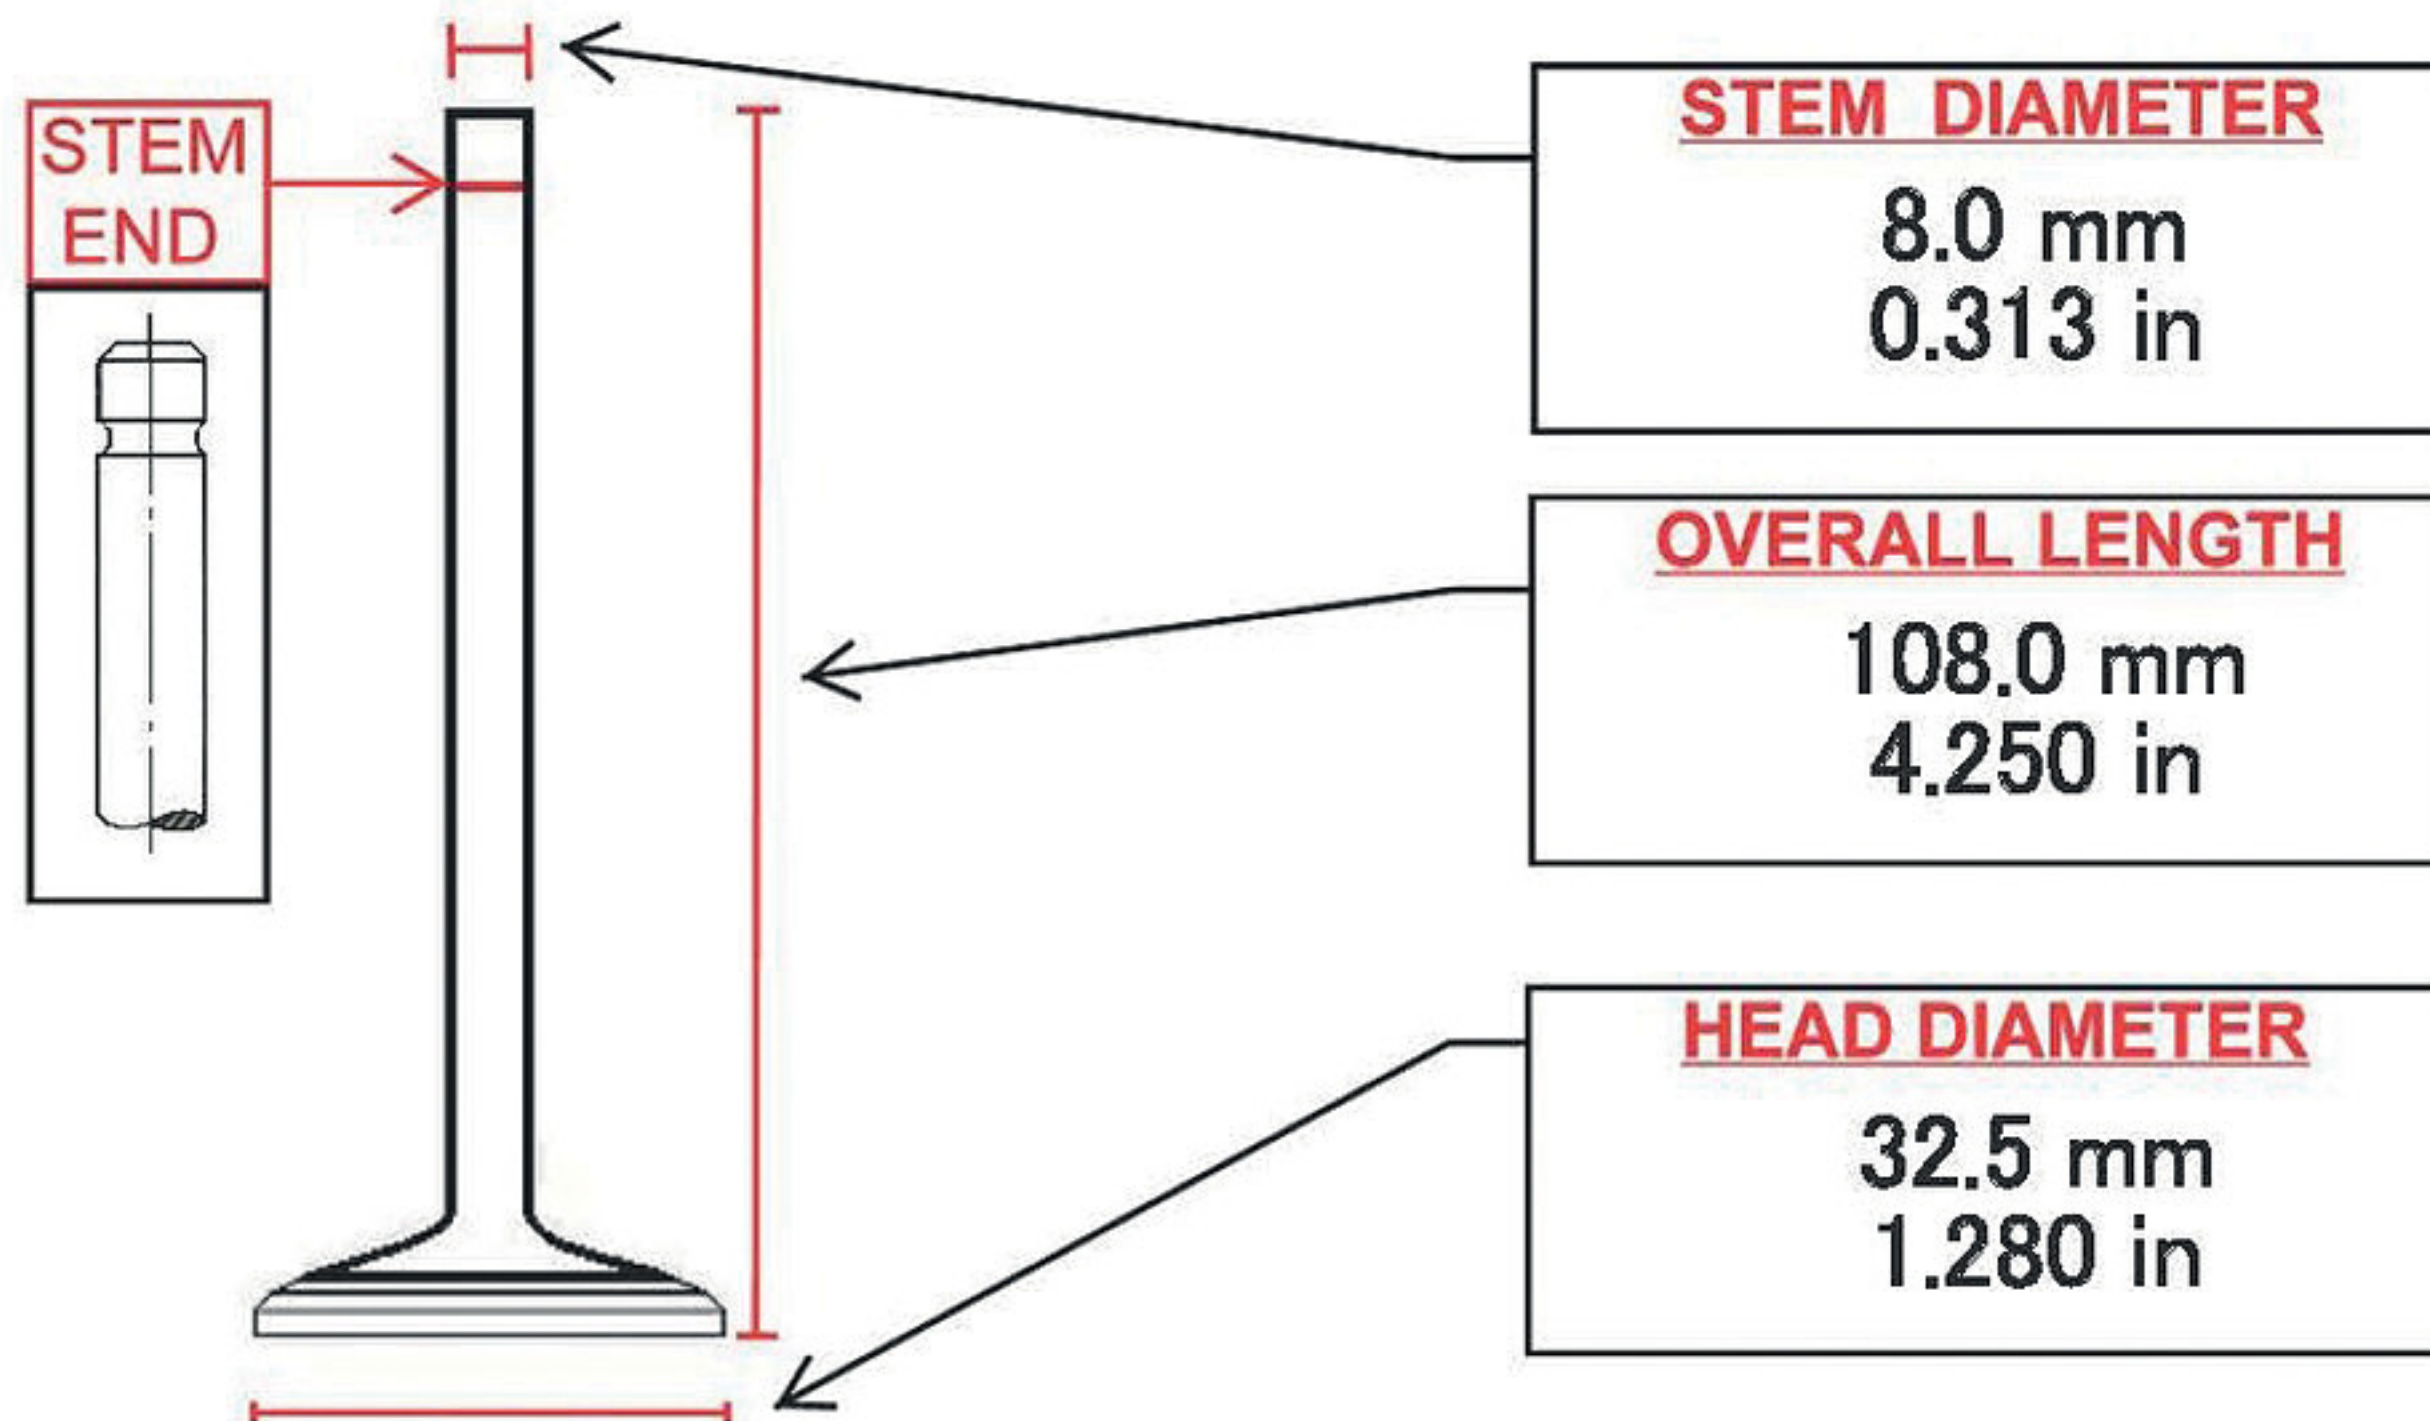

# RX34477

APPLICATIONS

**TRIUMPH**

MATES

NOTES