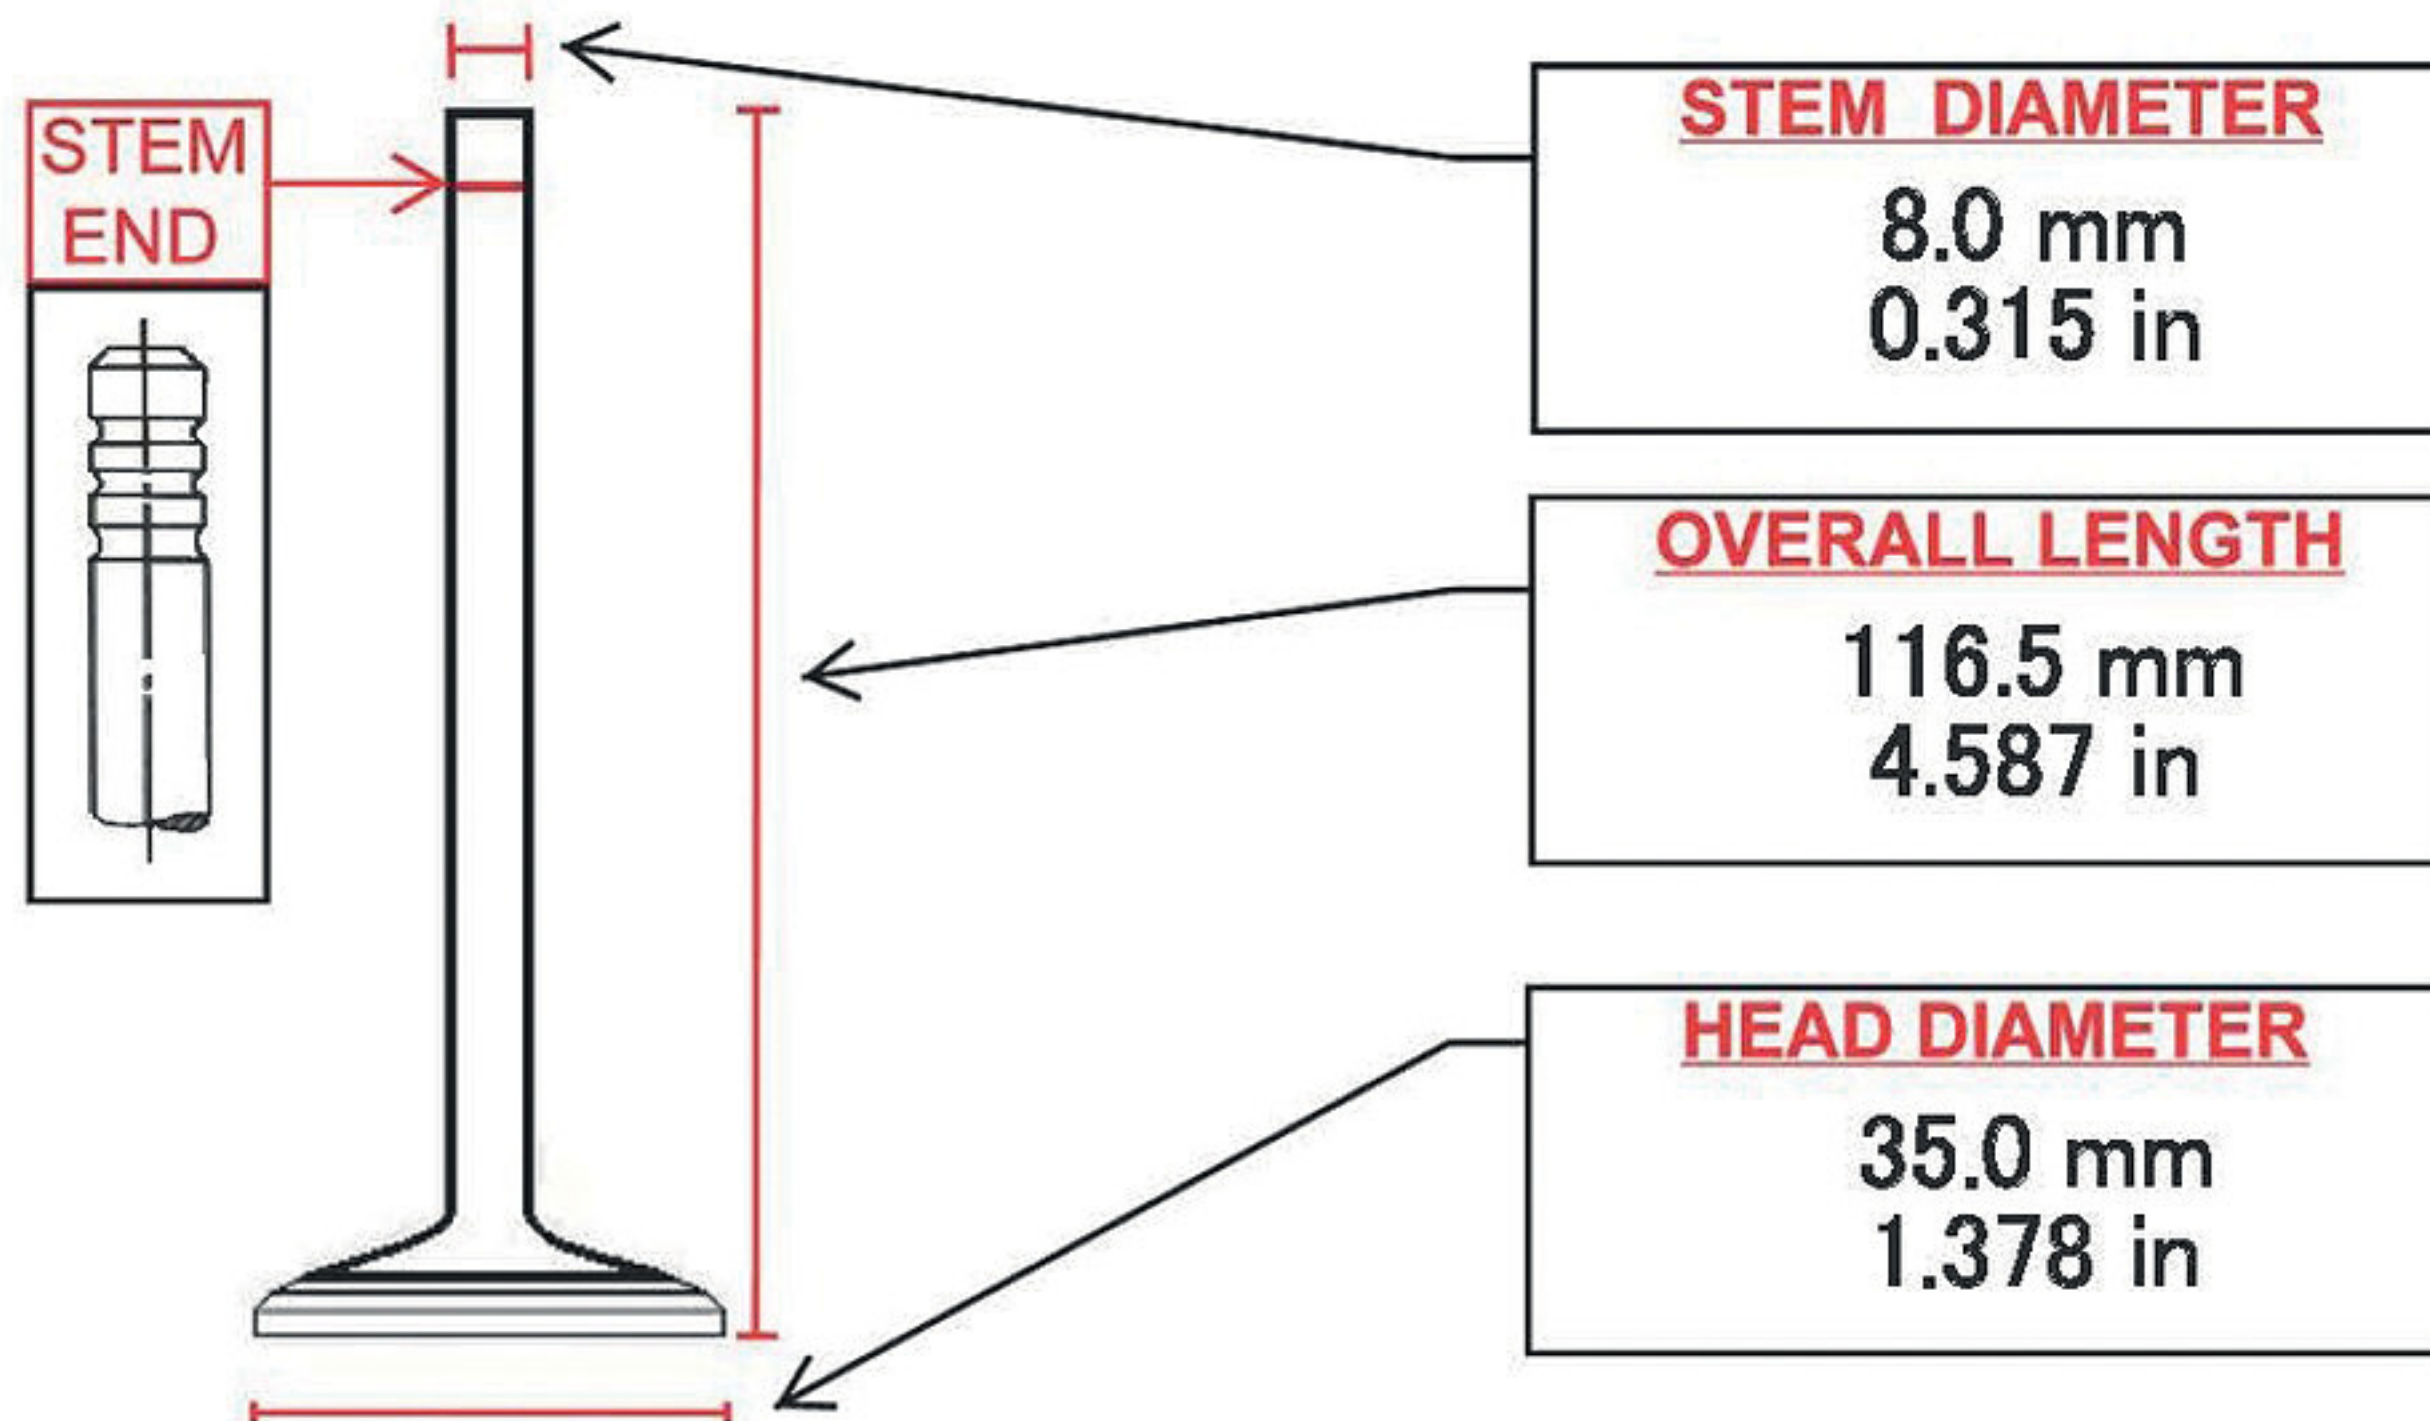

# RX34436

APPLICATIONS

**VOLVO**

MATES

NOTES