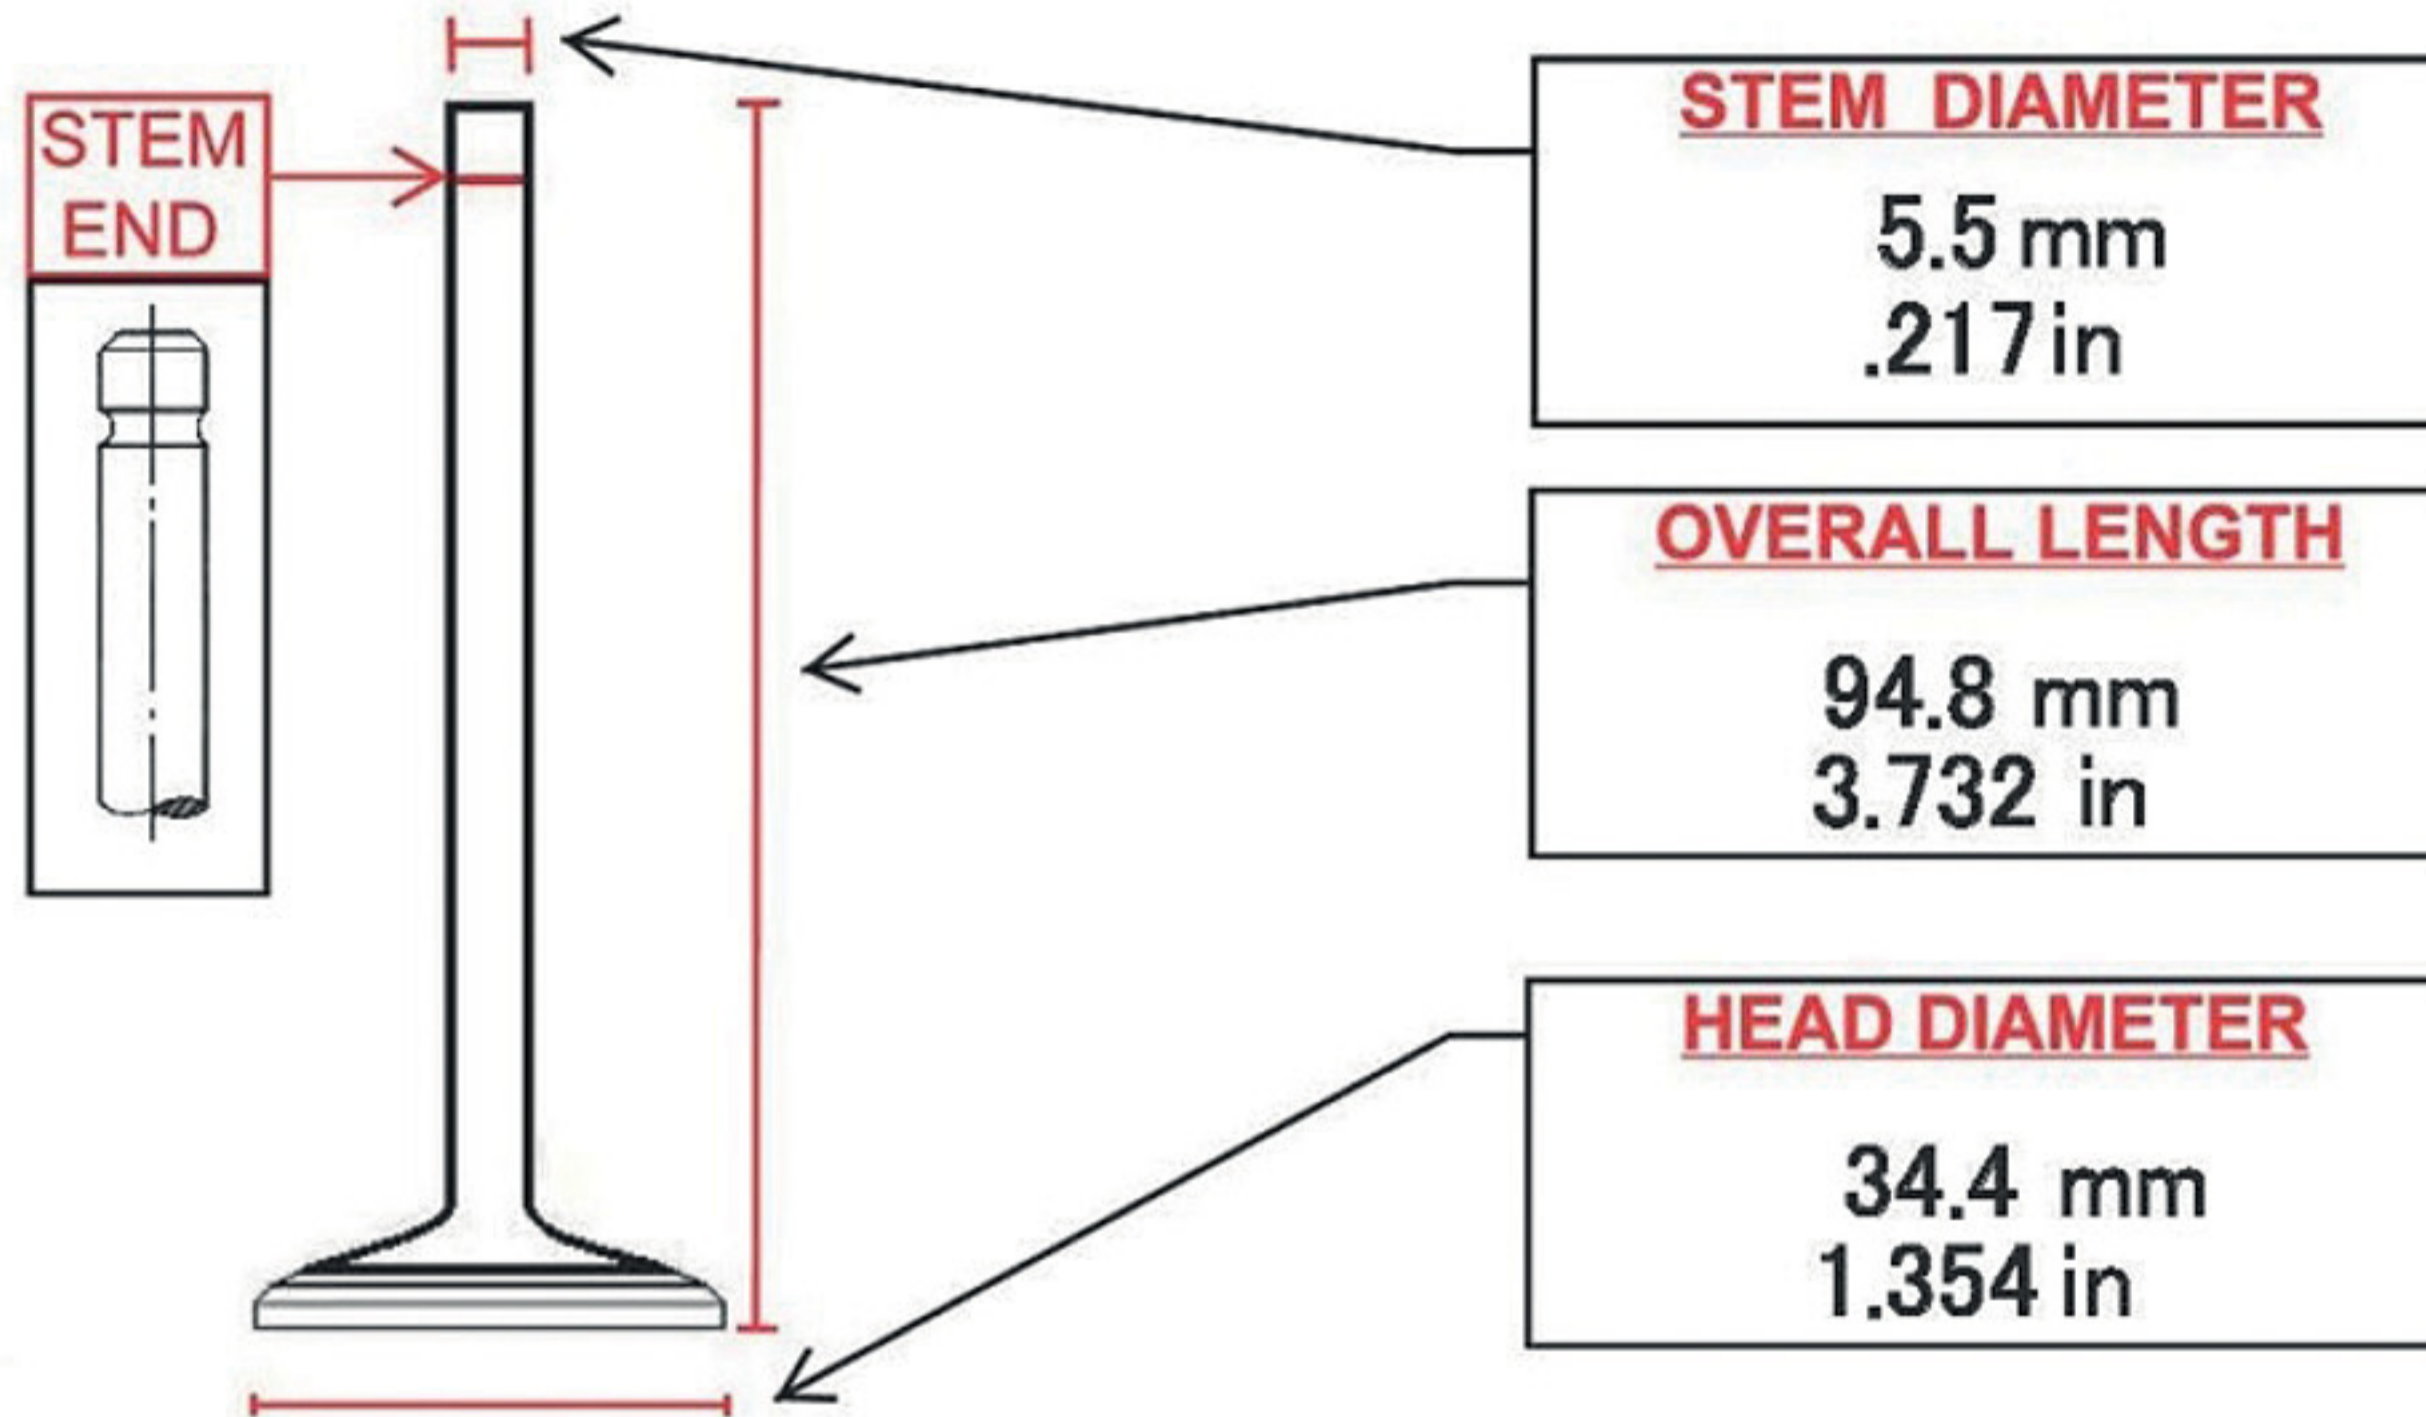

RV9958

APPLICATIONS

TOYOTA

MATES

NOTES