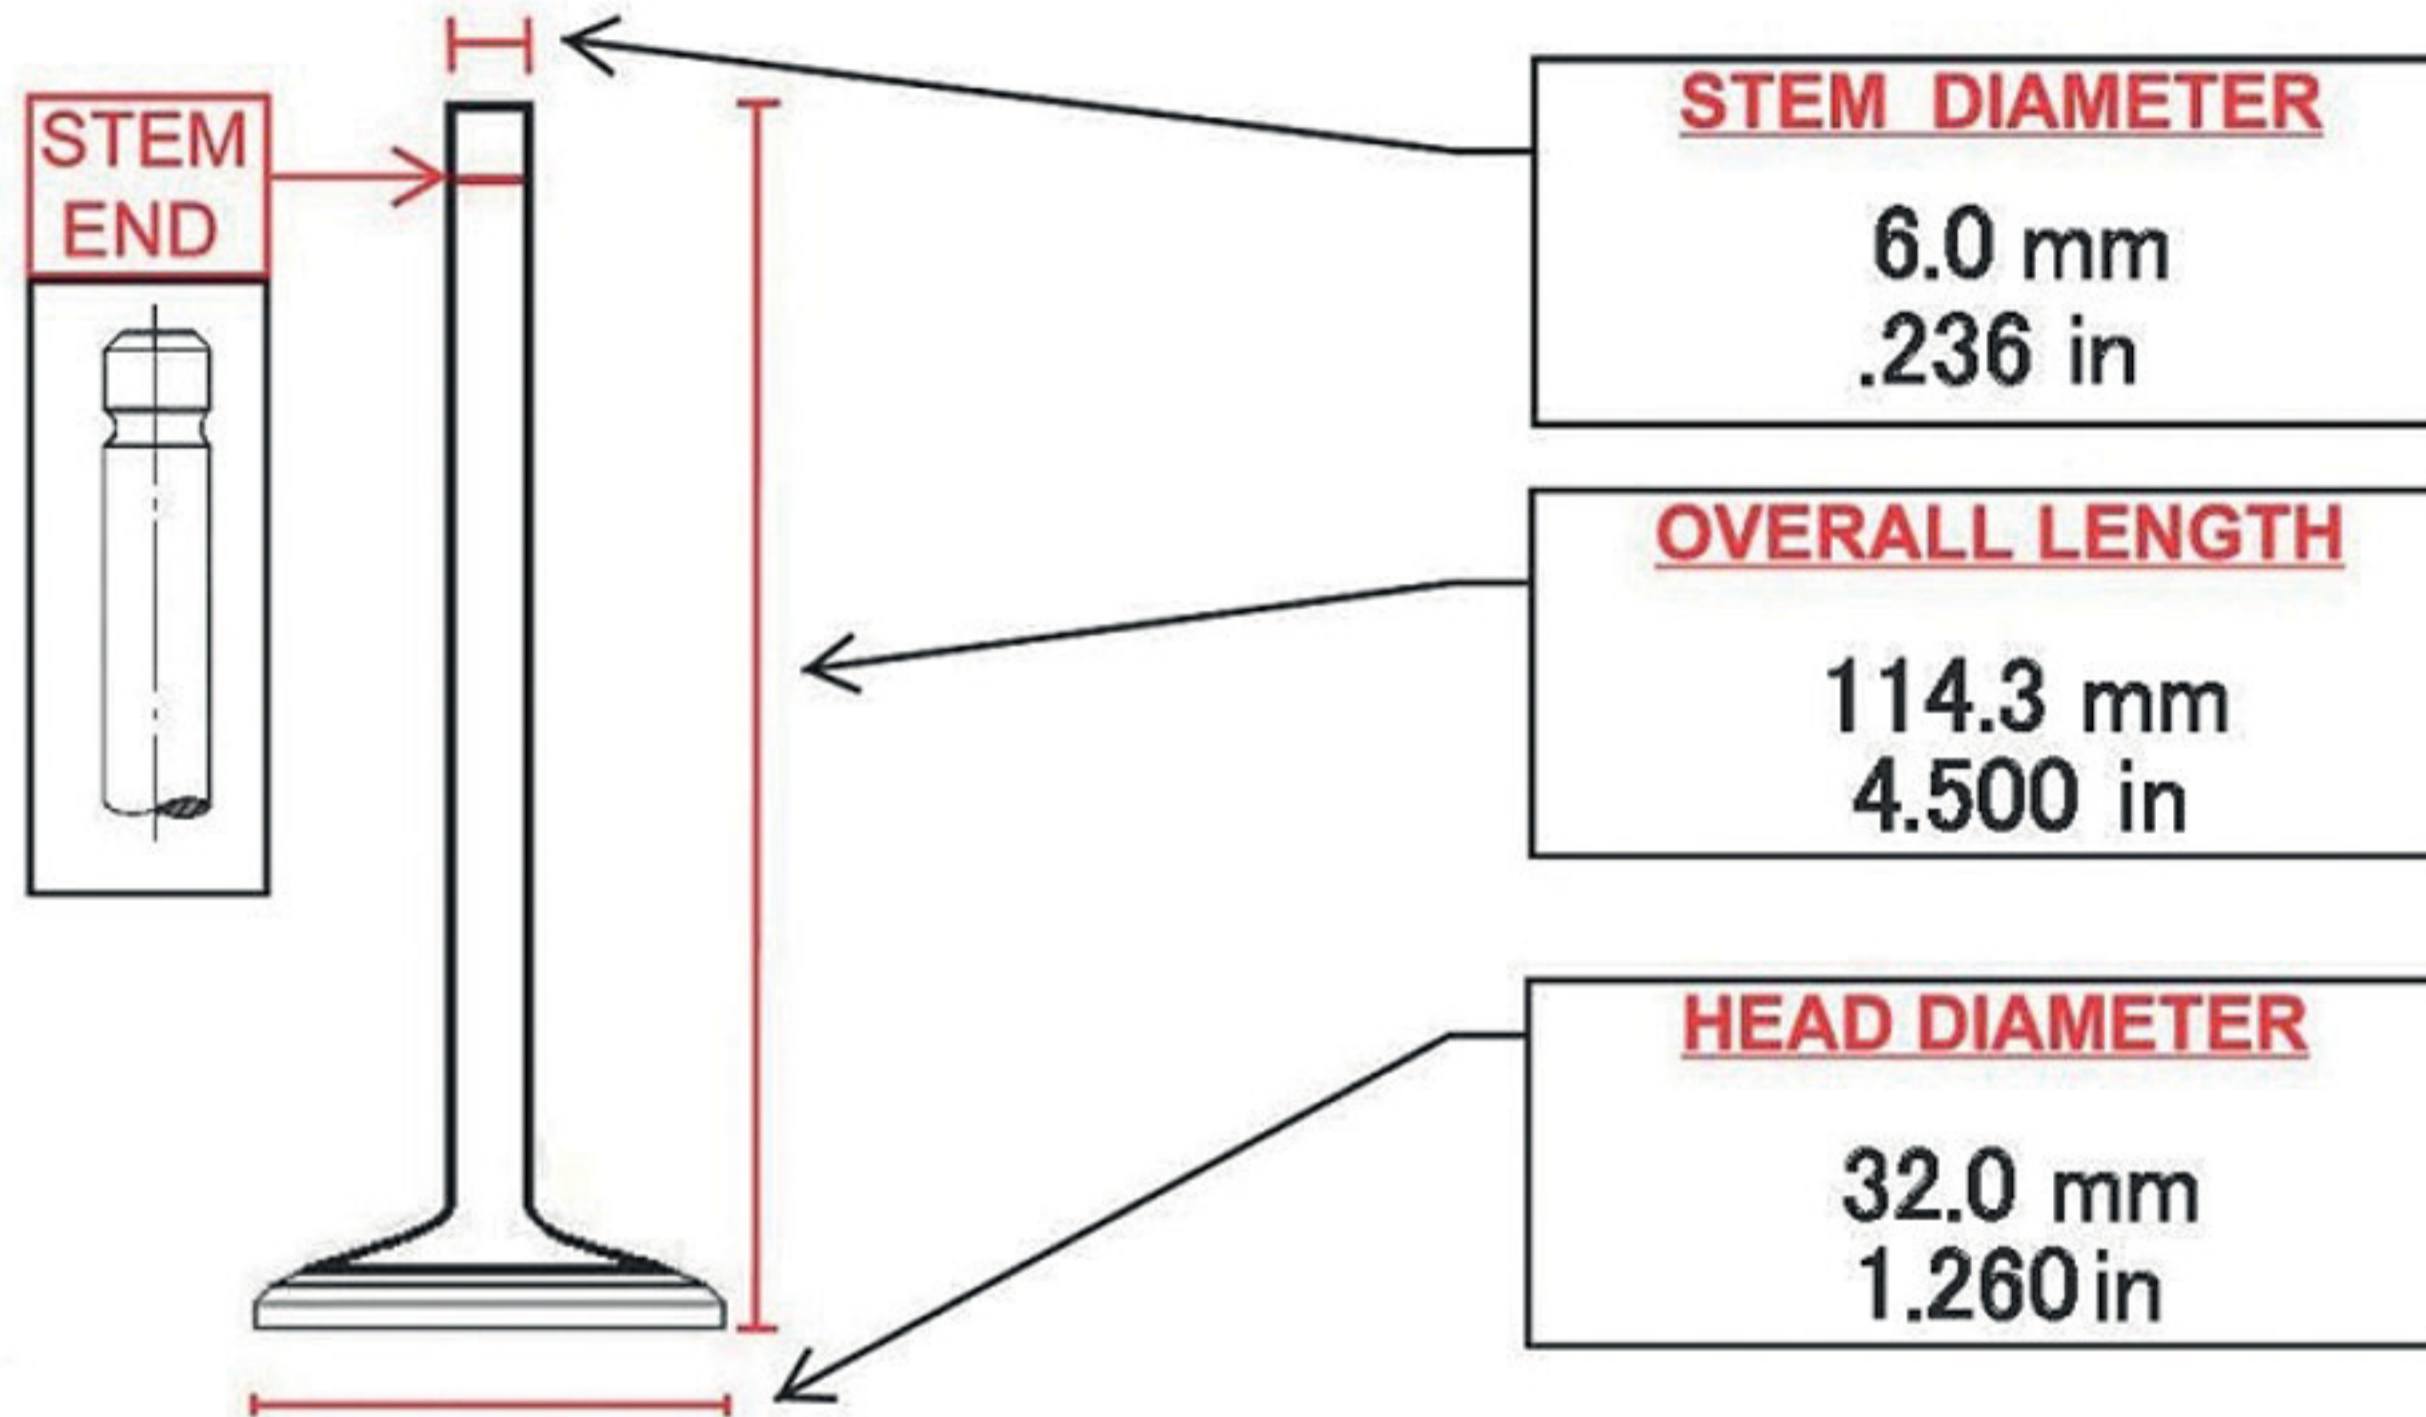

RV9641

APPLICATIONS

HYUNDAI / KIA

MATES

NOTES