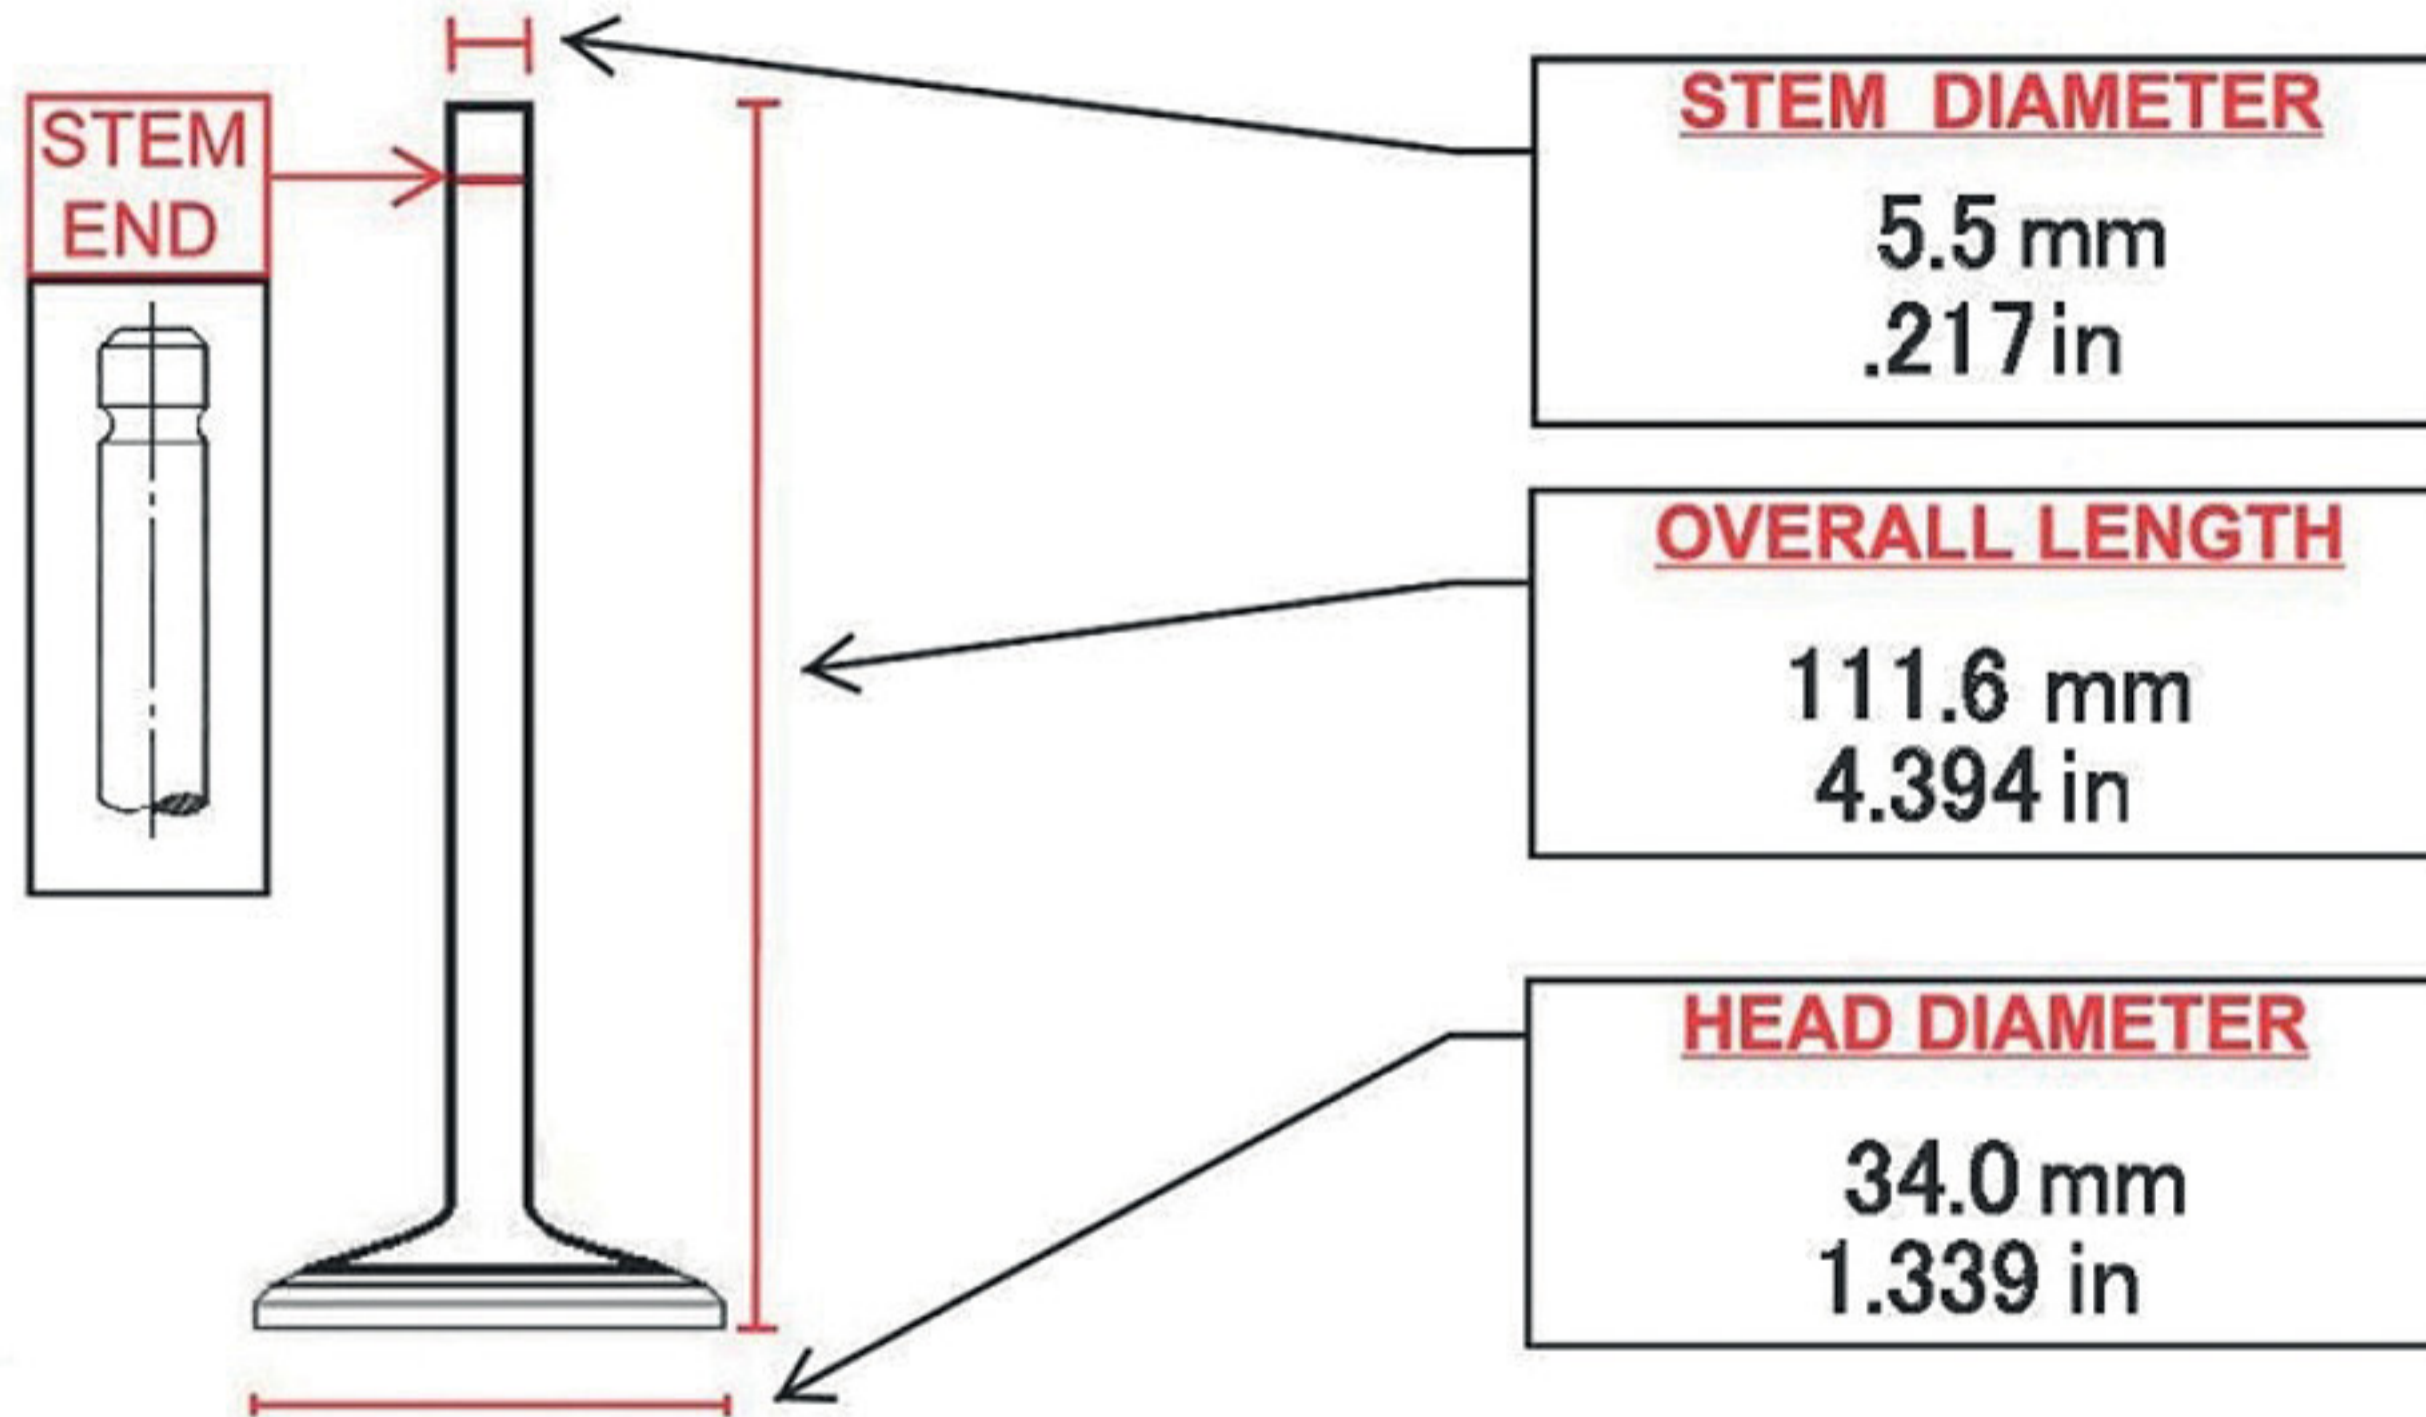

RV9632

APPLICATIONS

TOYOTA

MATES

NOTES