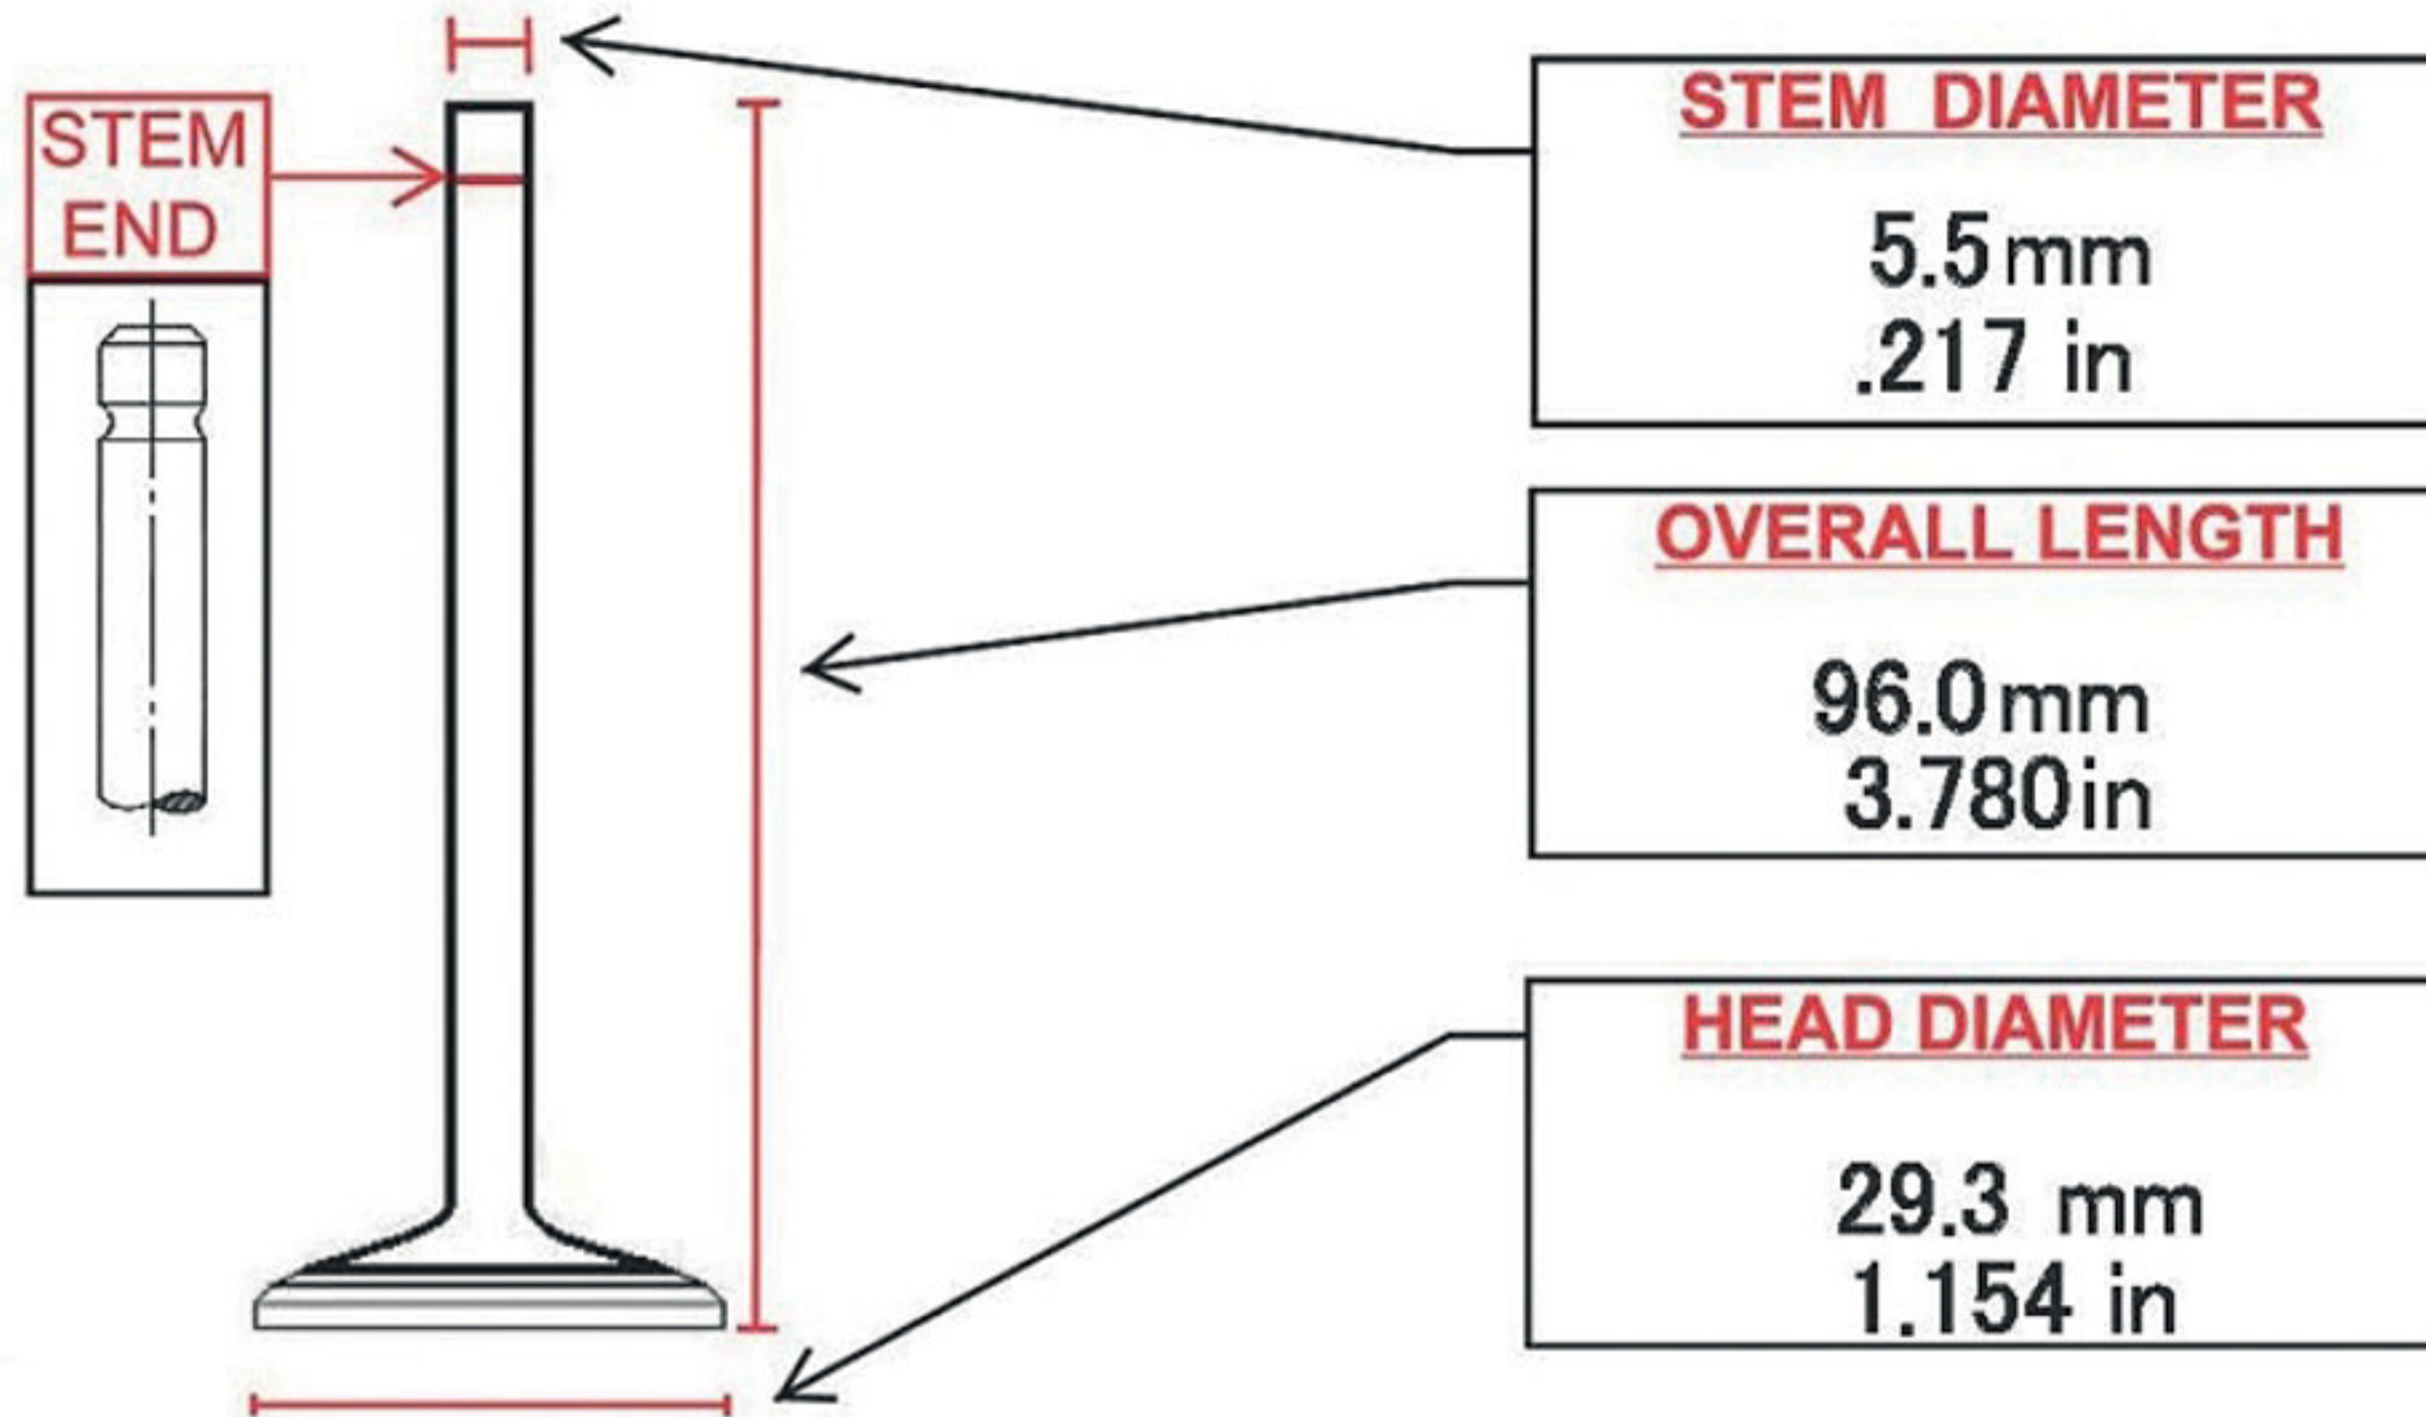

RV9621

APPLICATIONS

KIA

MATES

NOTES