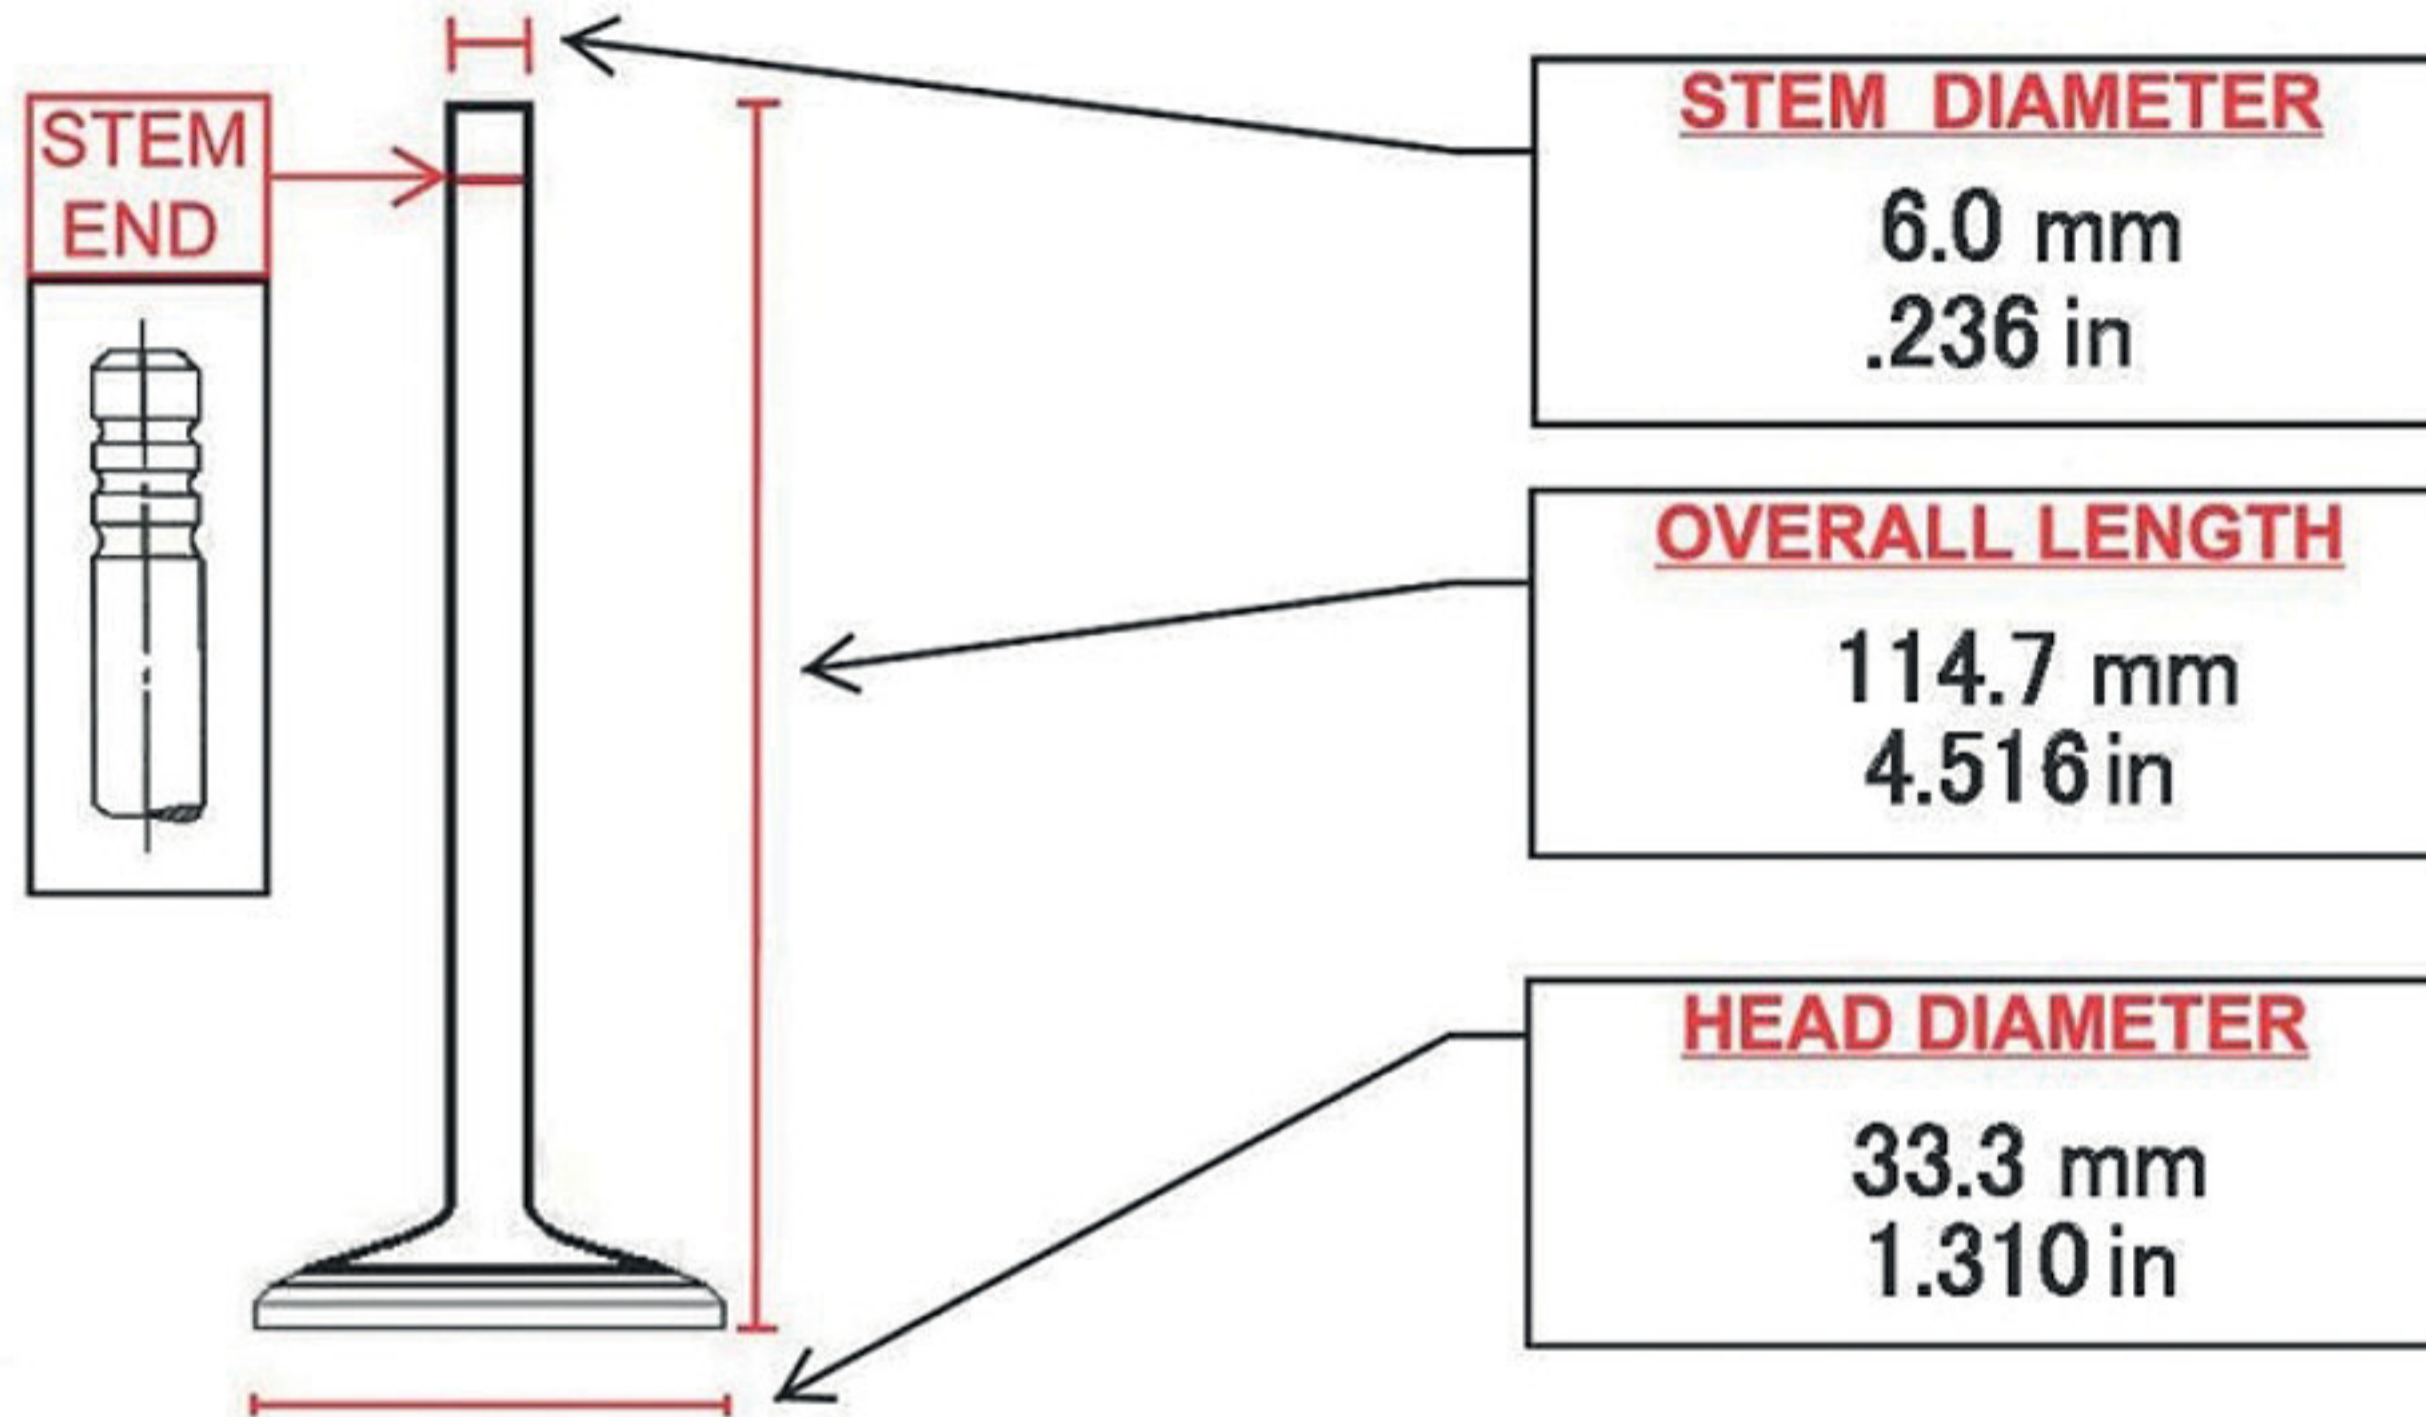

RV9600

APPLICATIONS

CHRYSLER

MATES

NOTES