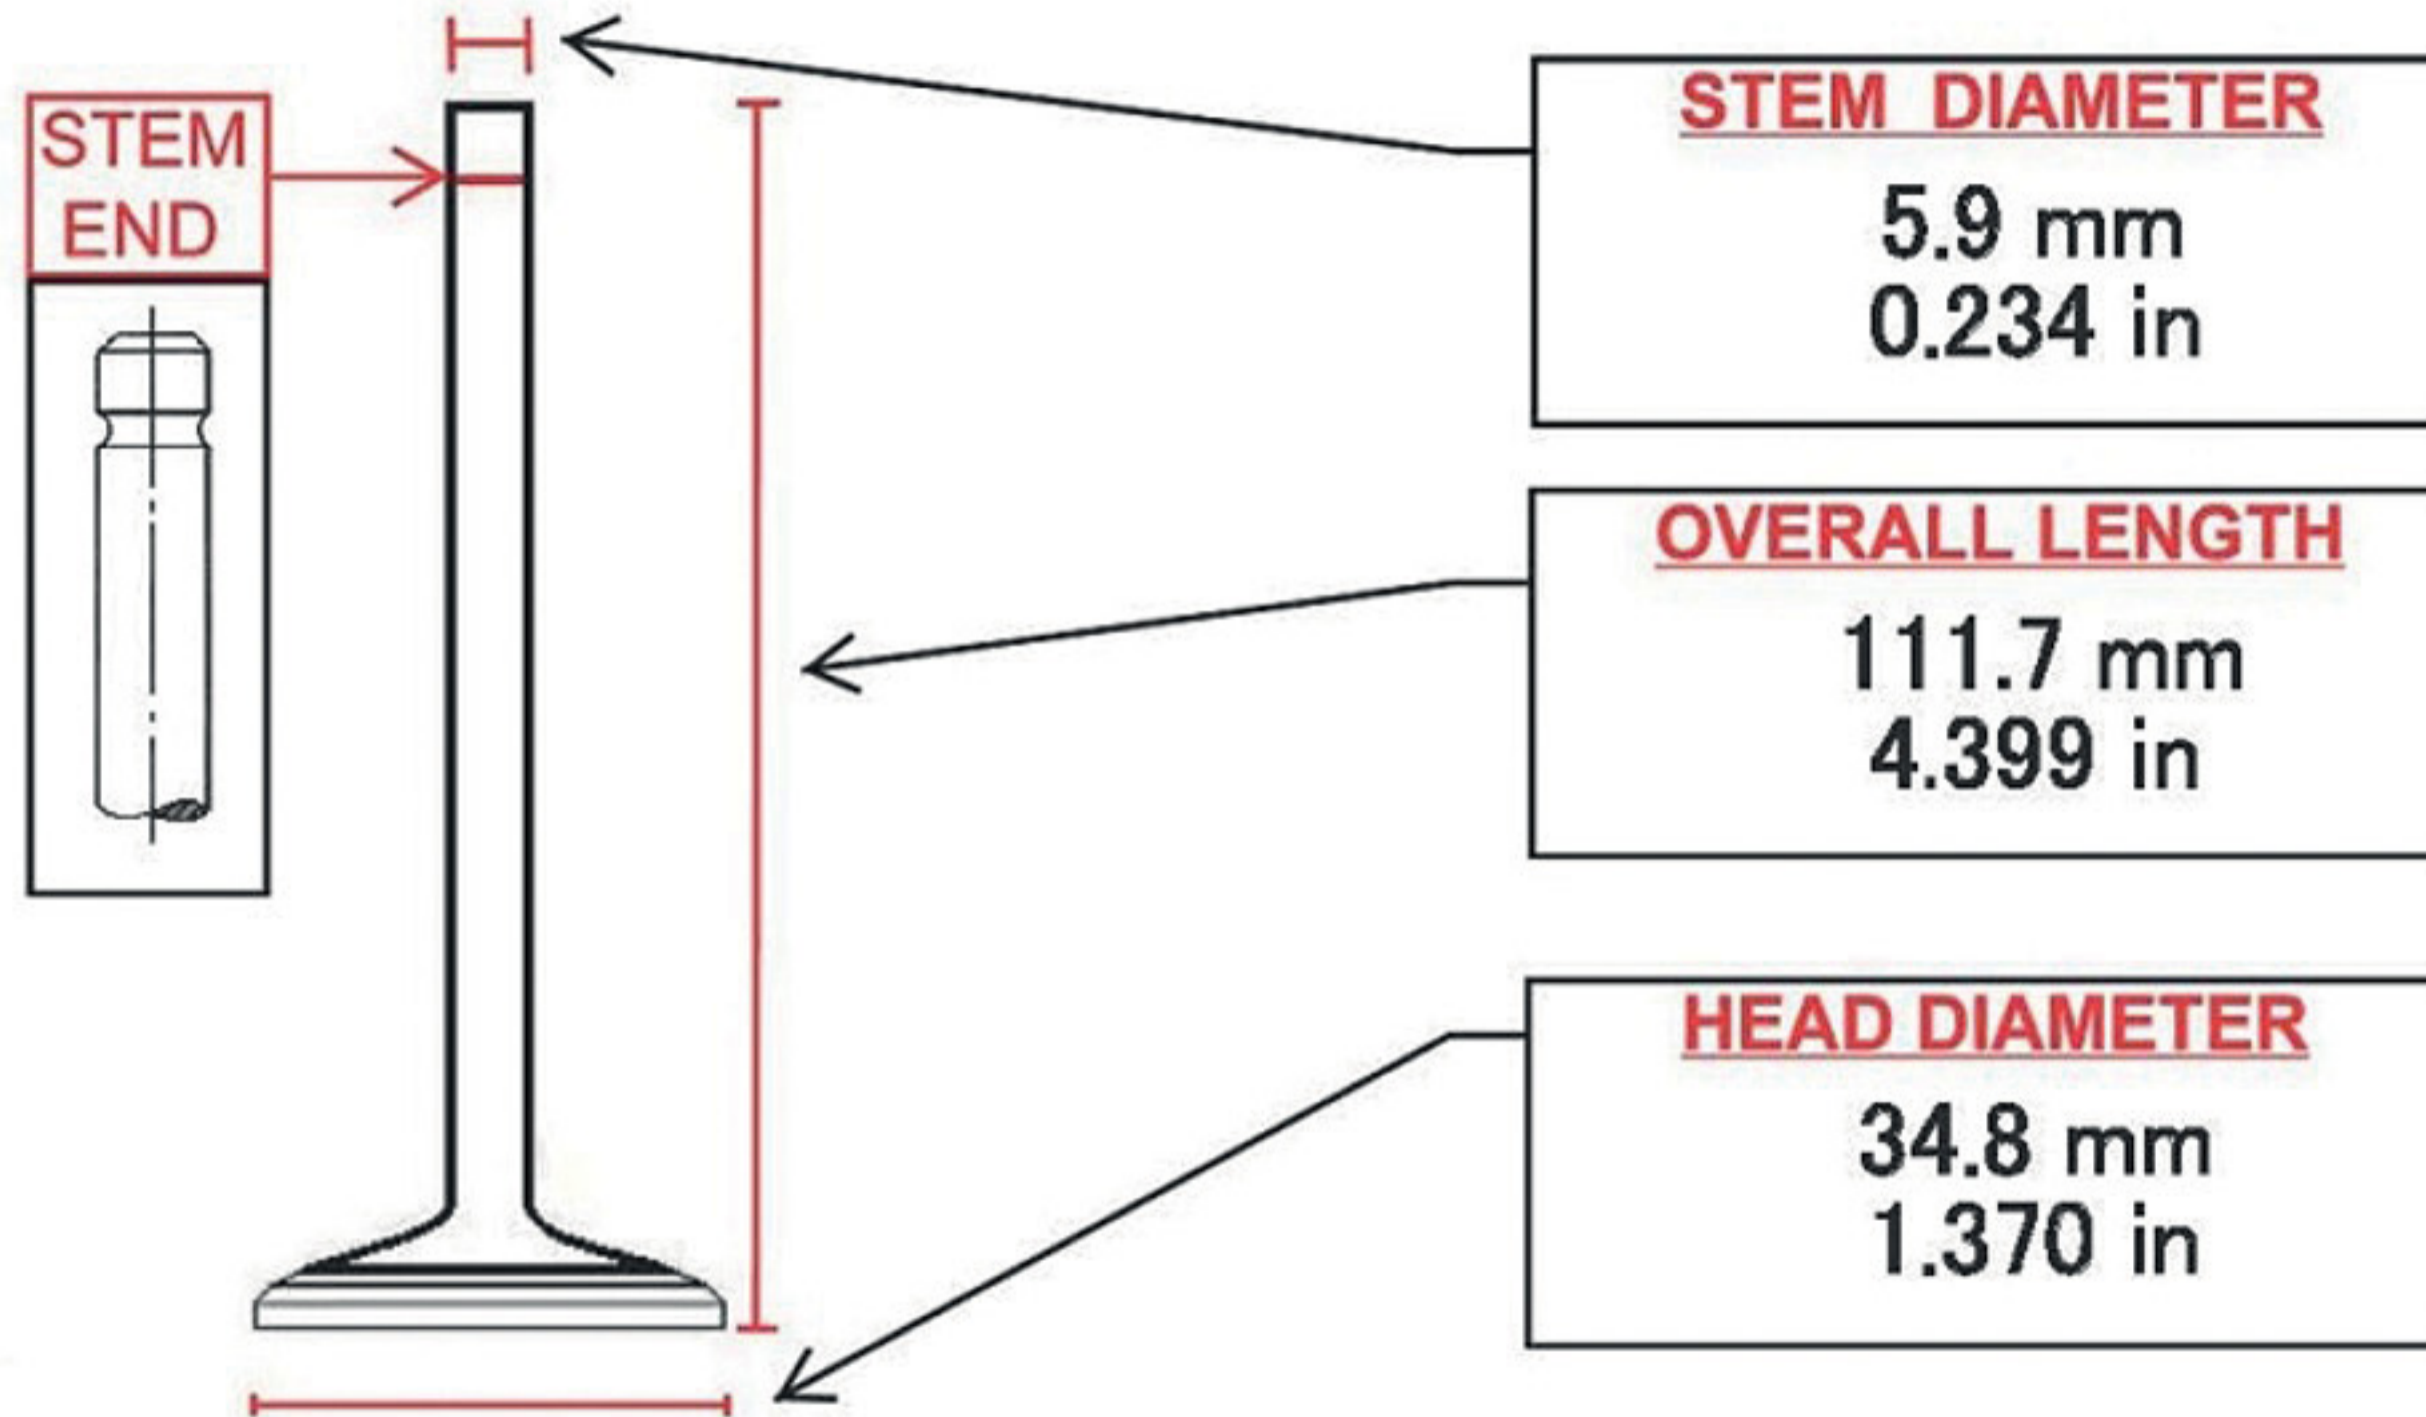

# RV9568

APPLICATIONS

**CHRYSLER**

MATES

NOTES