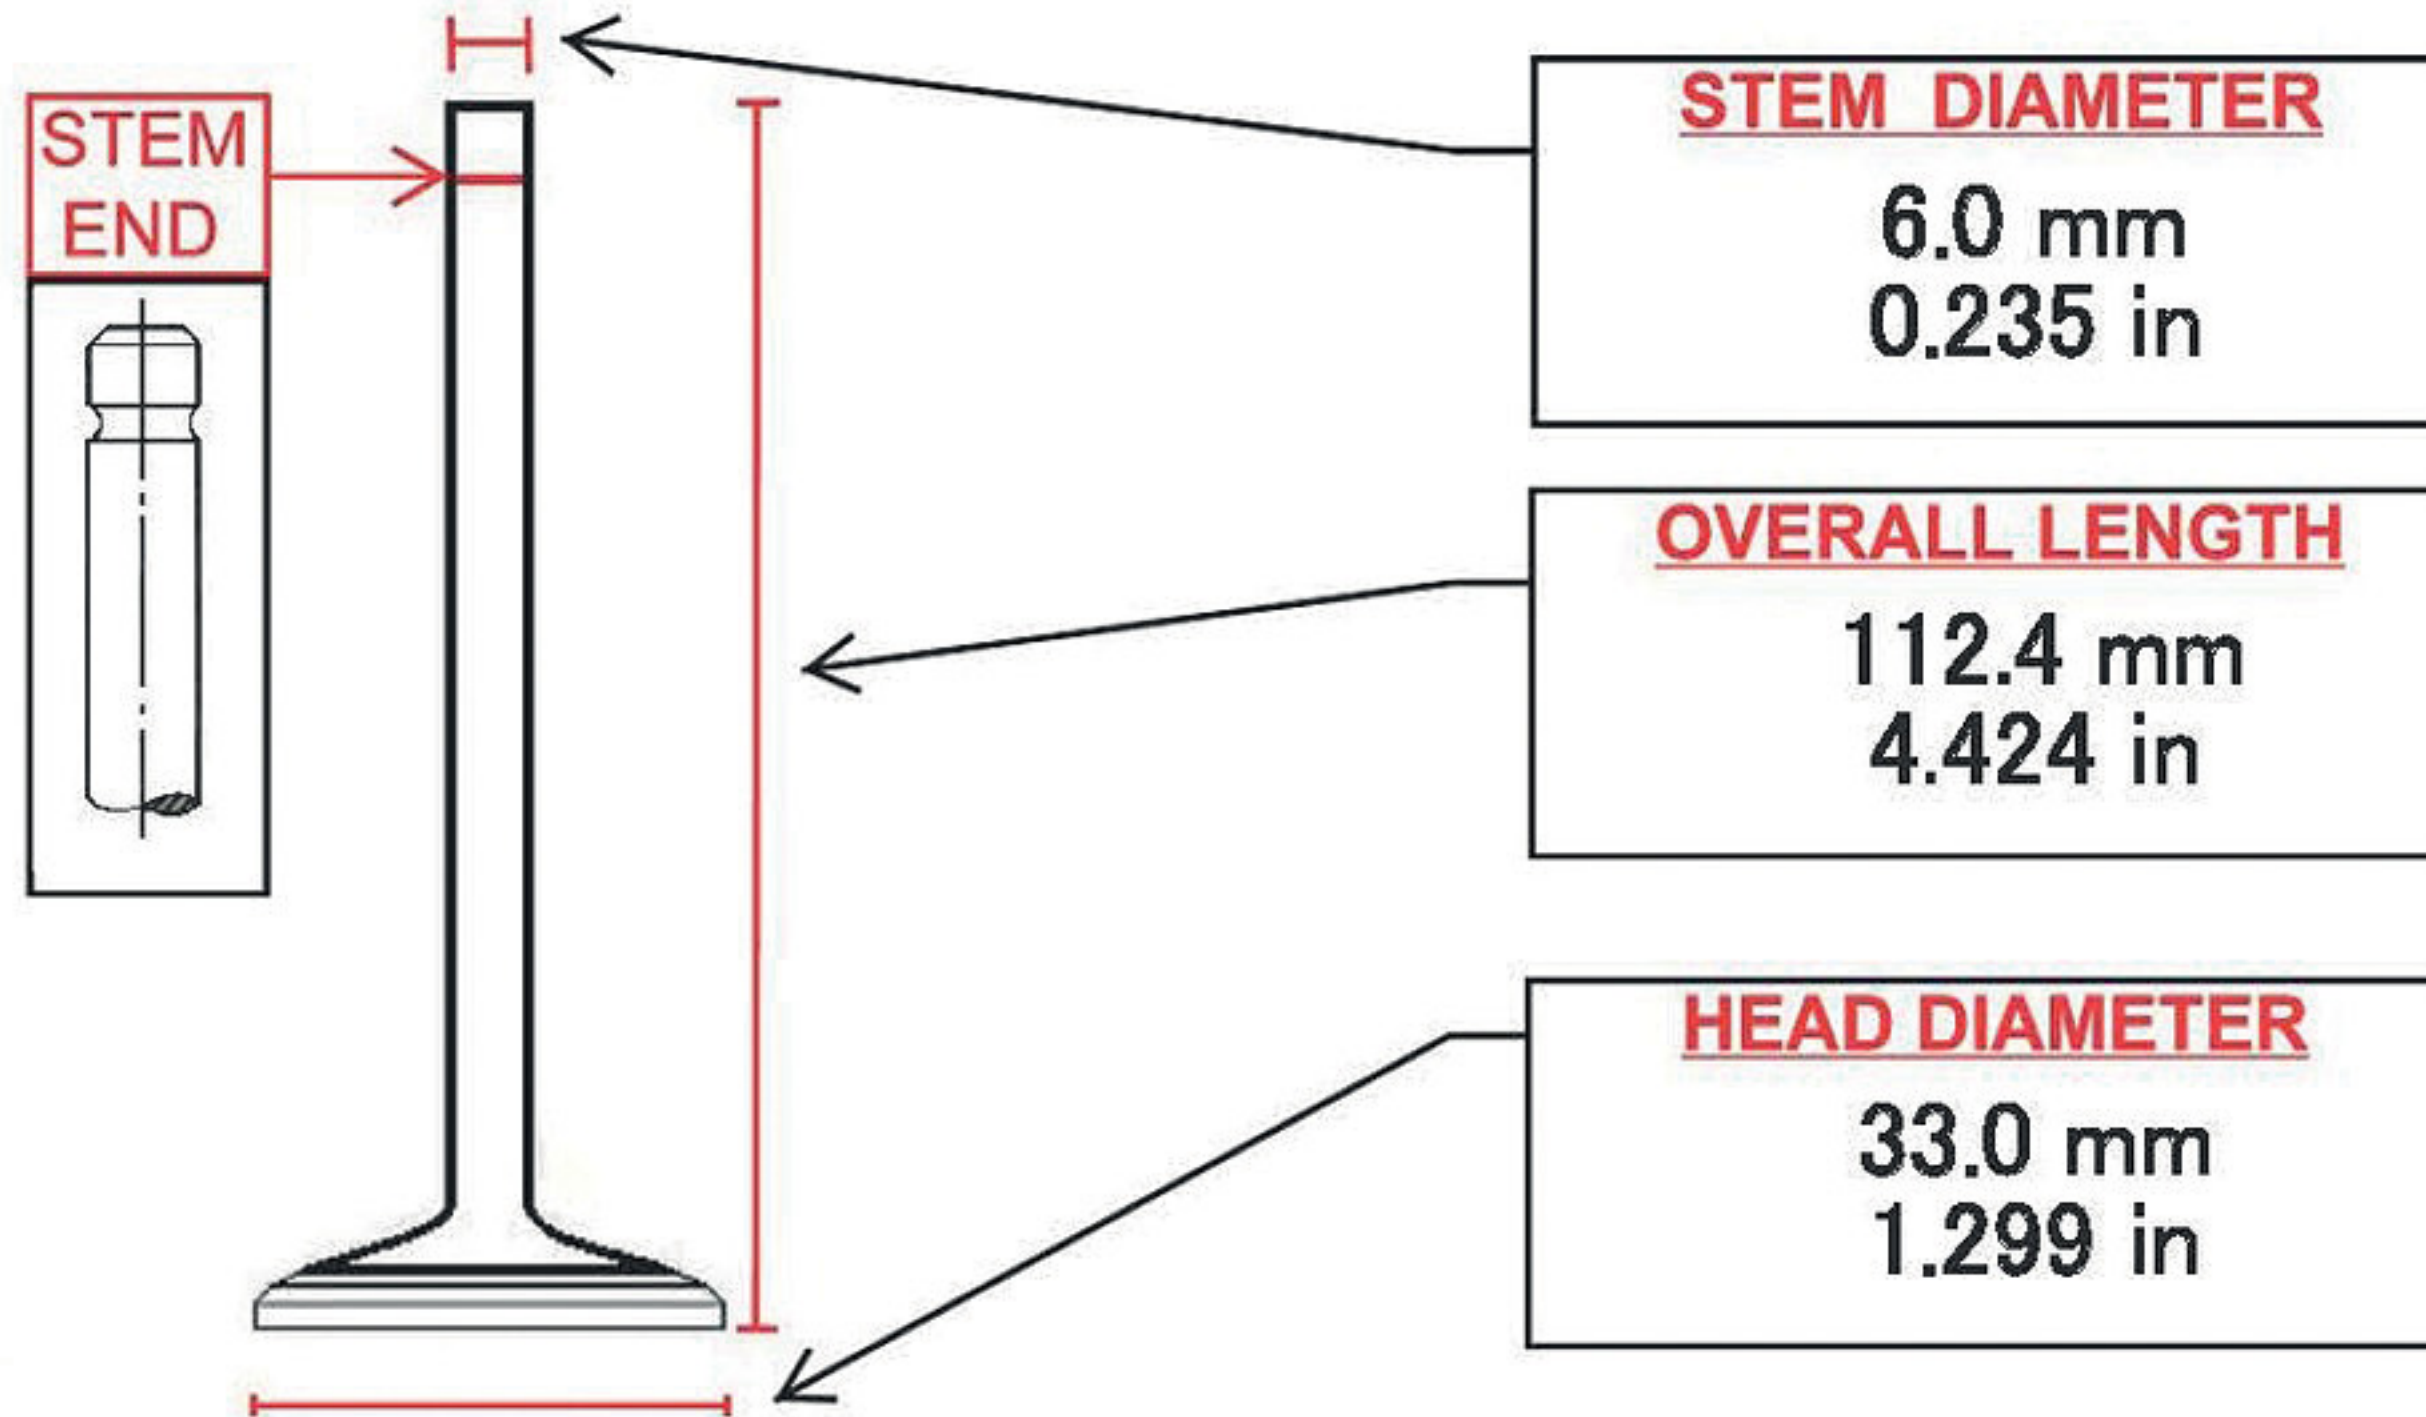

# RV9550

APPLICATIONS

**mitsubishi**

MATES

NOTES