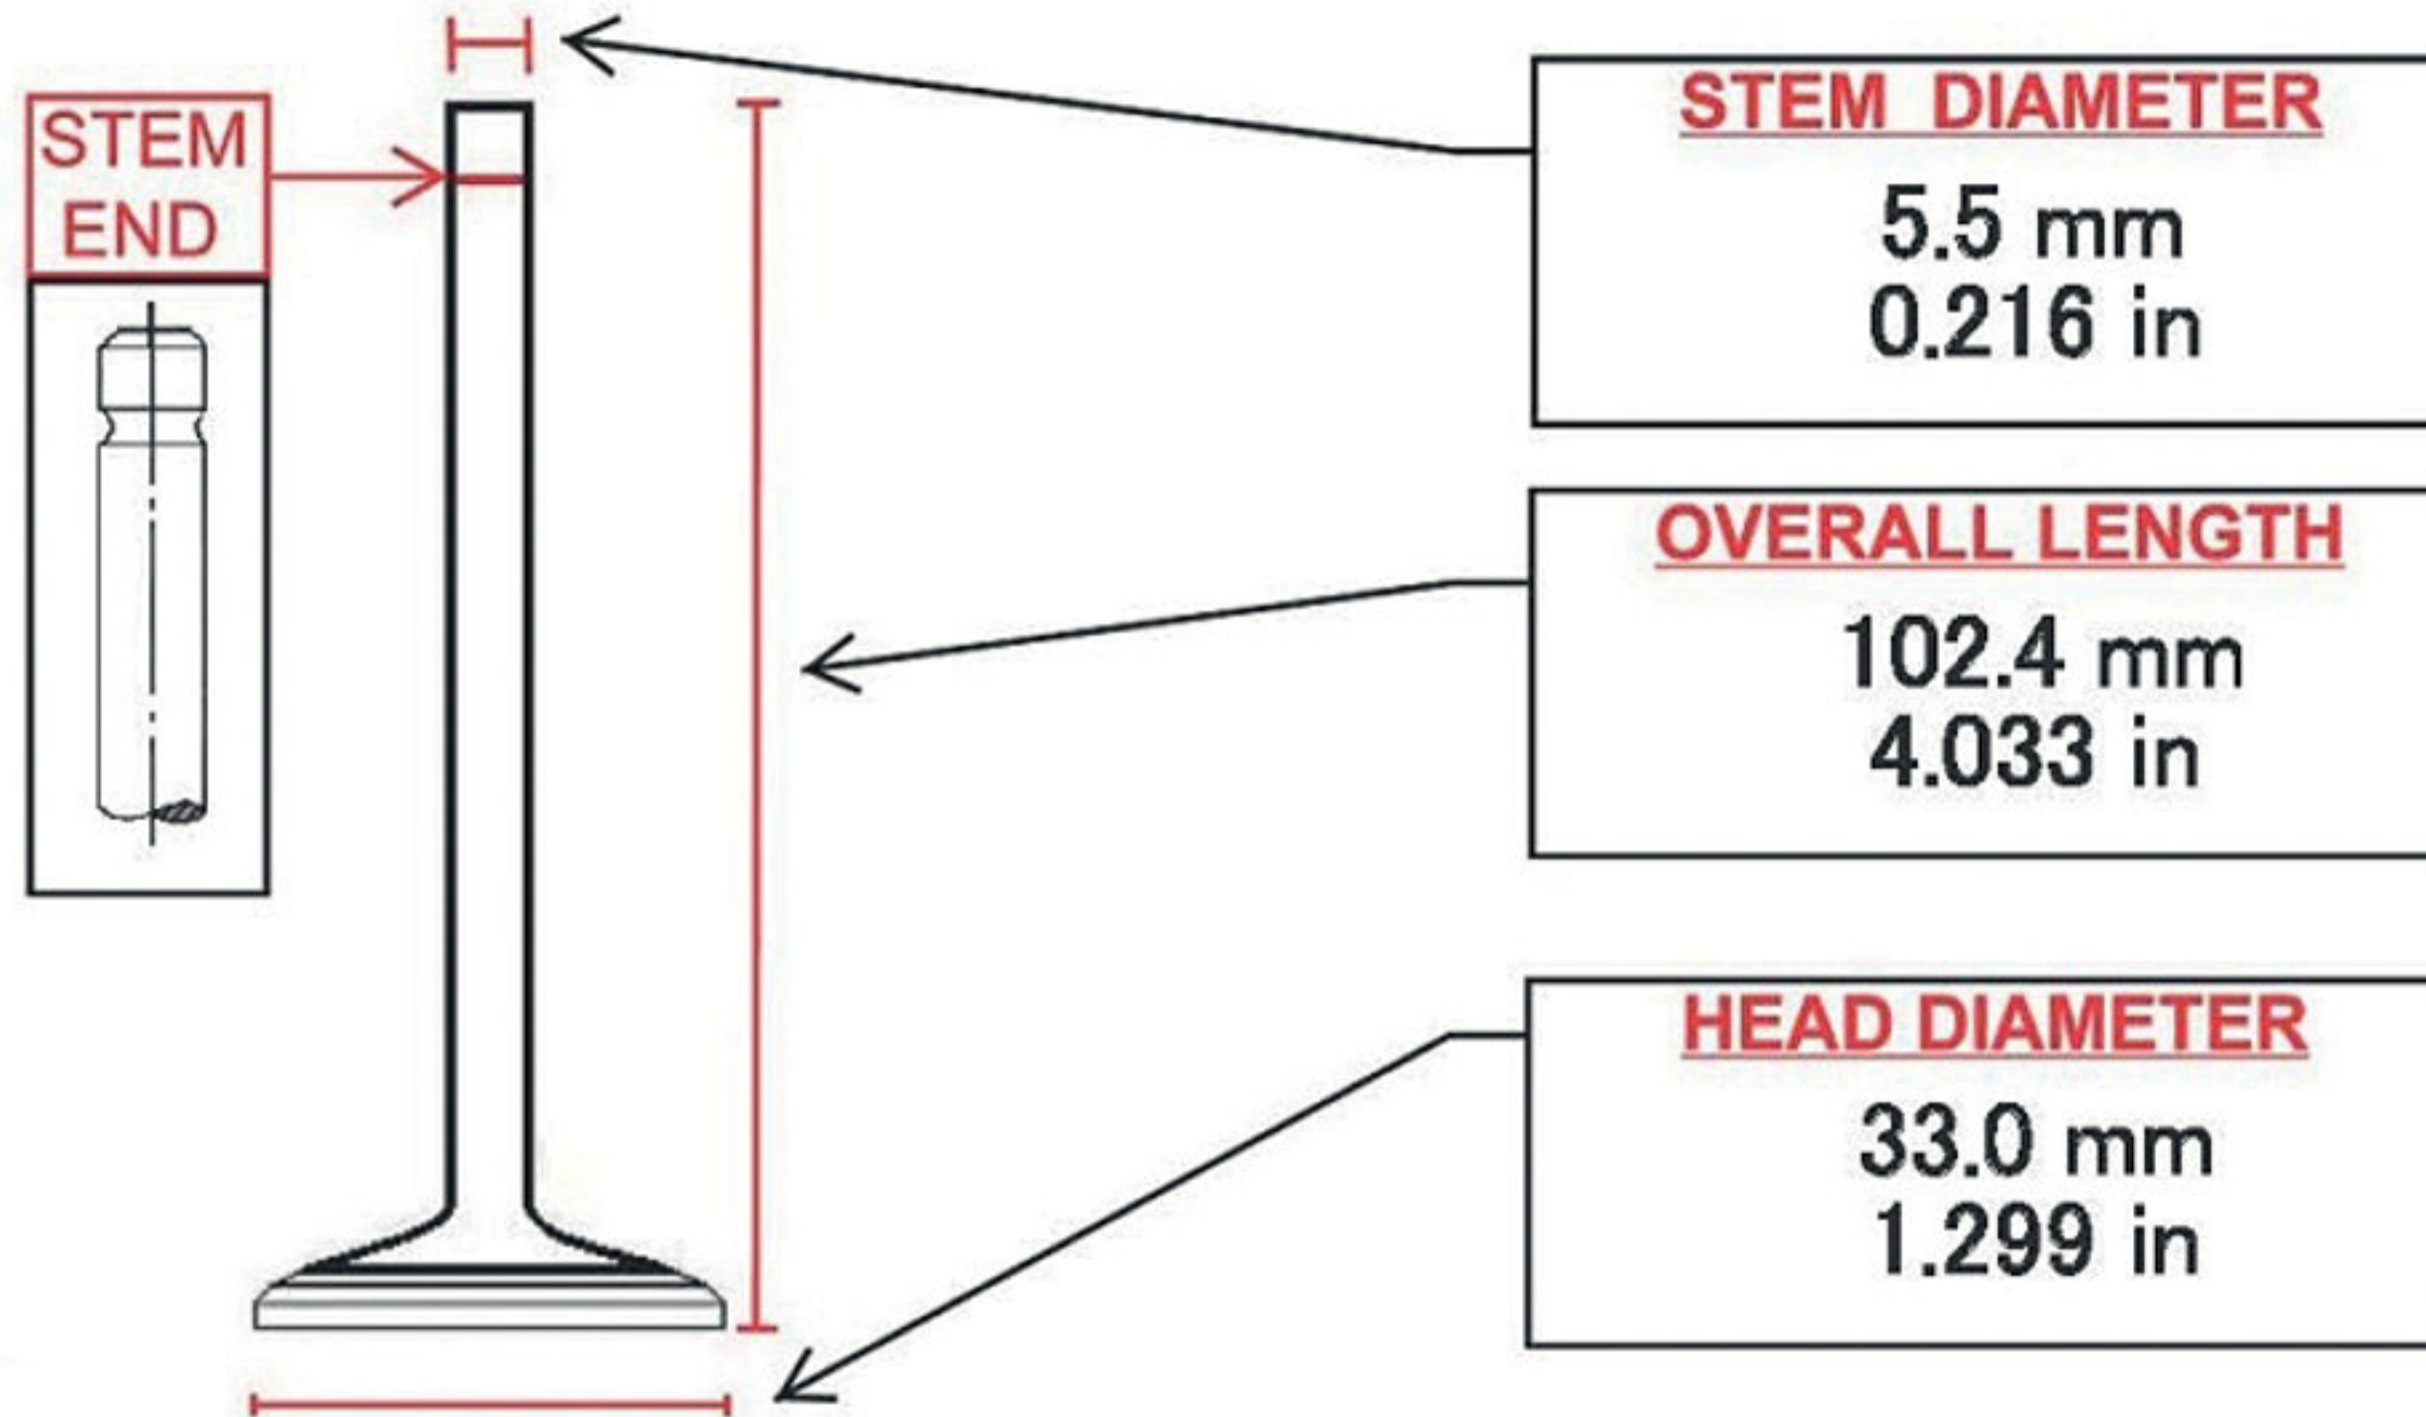

RV9518

APPLICATIONS

ACURA

MATES

NOTES