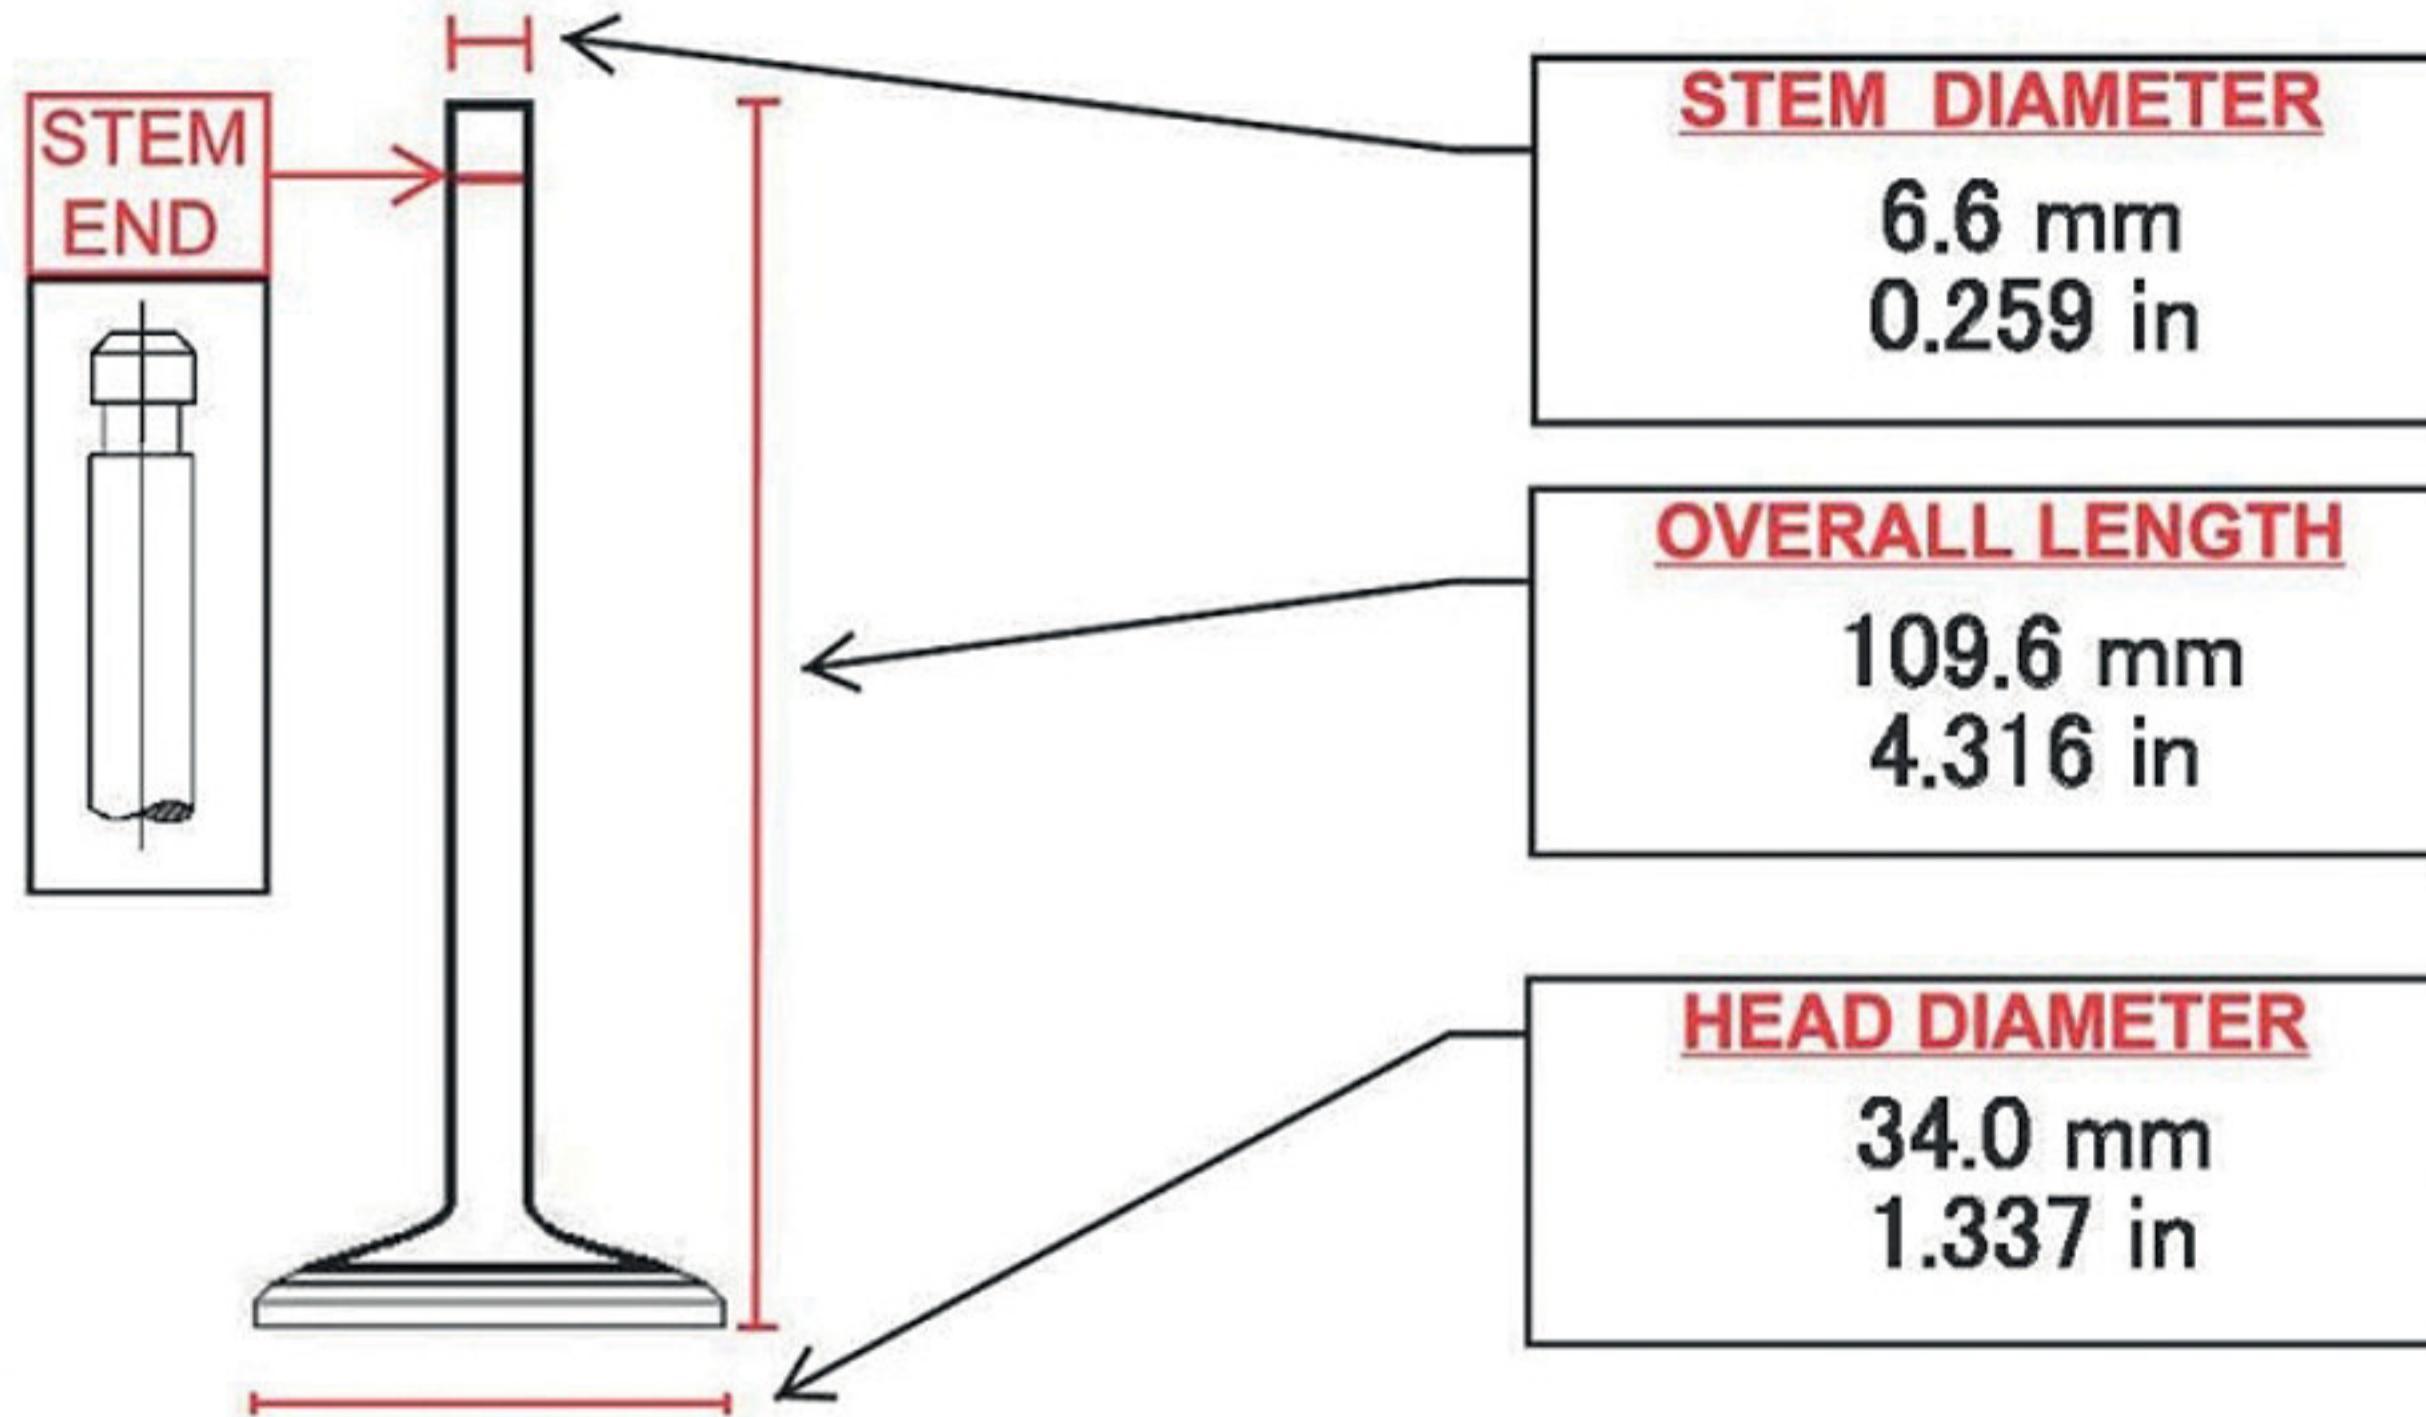

# RV9389

APPLICATIONS

**MITSUBISHI**

MATES

NOTES