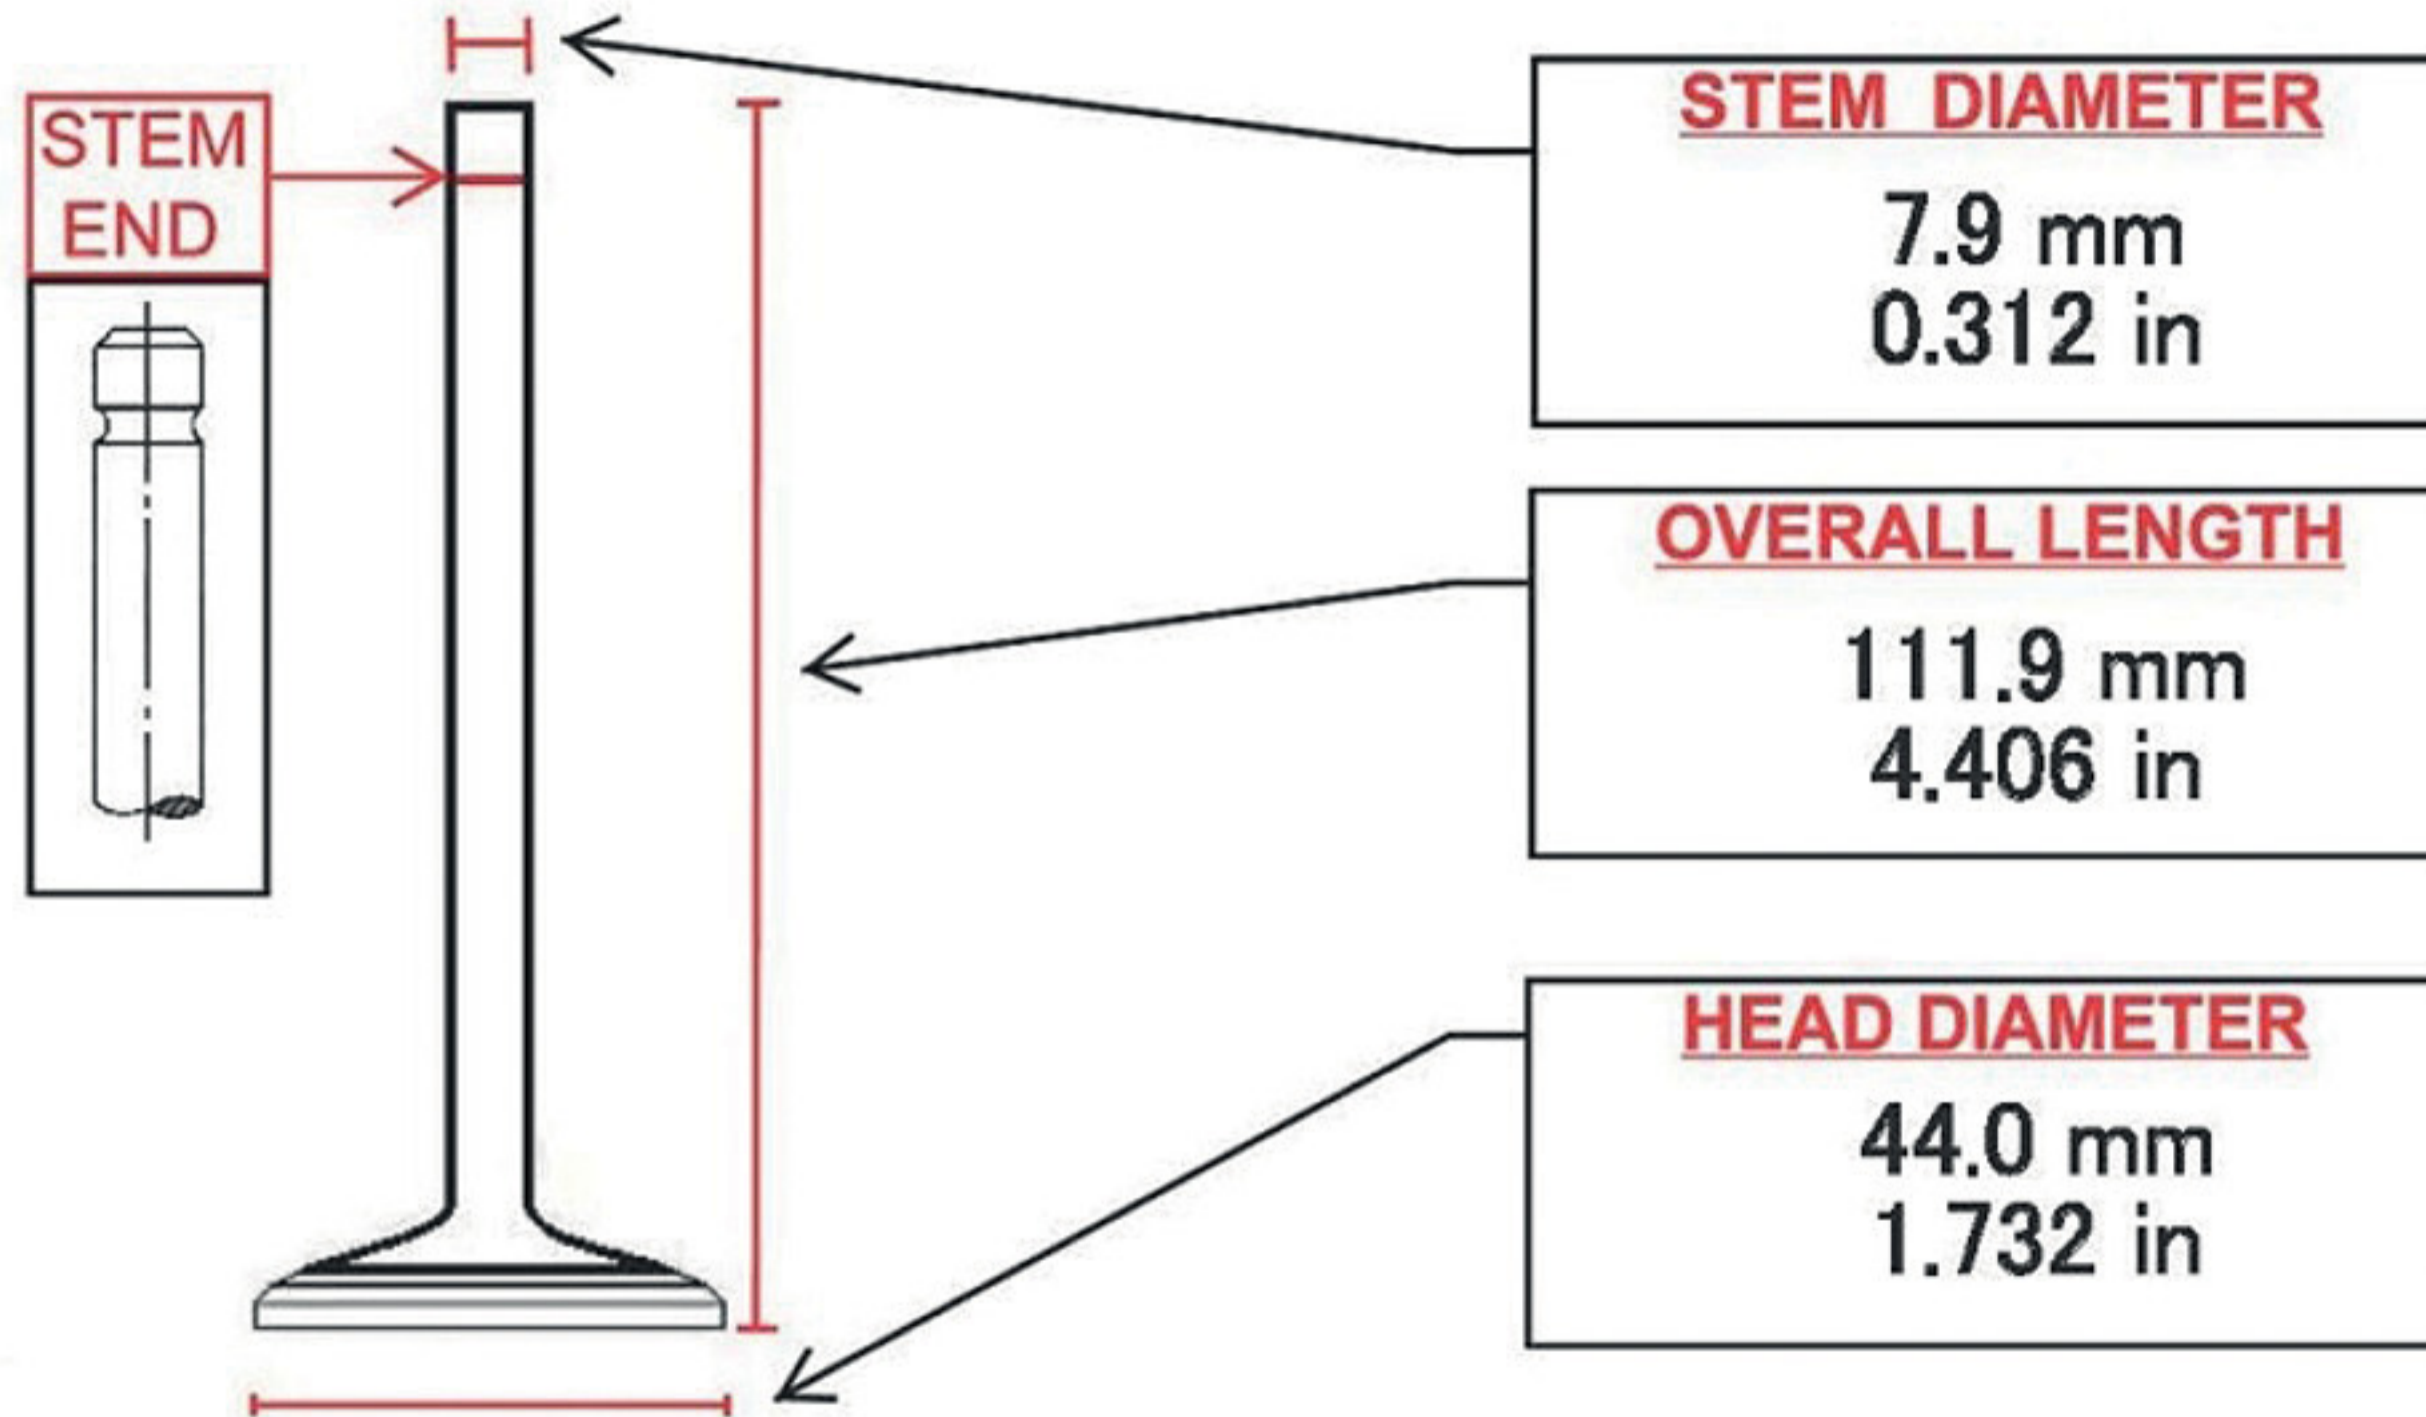

RV9320

APPLICATIONS

MAZDA

MATES

NOTES