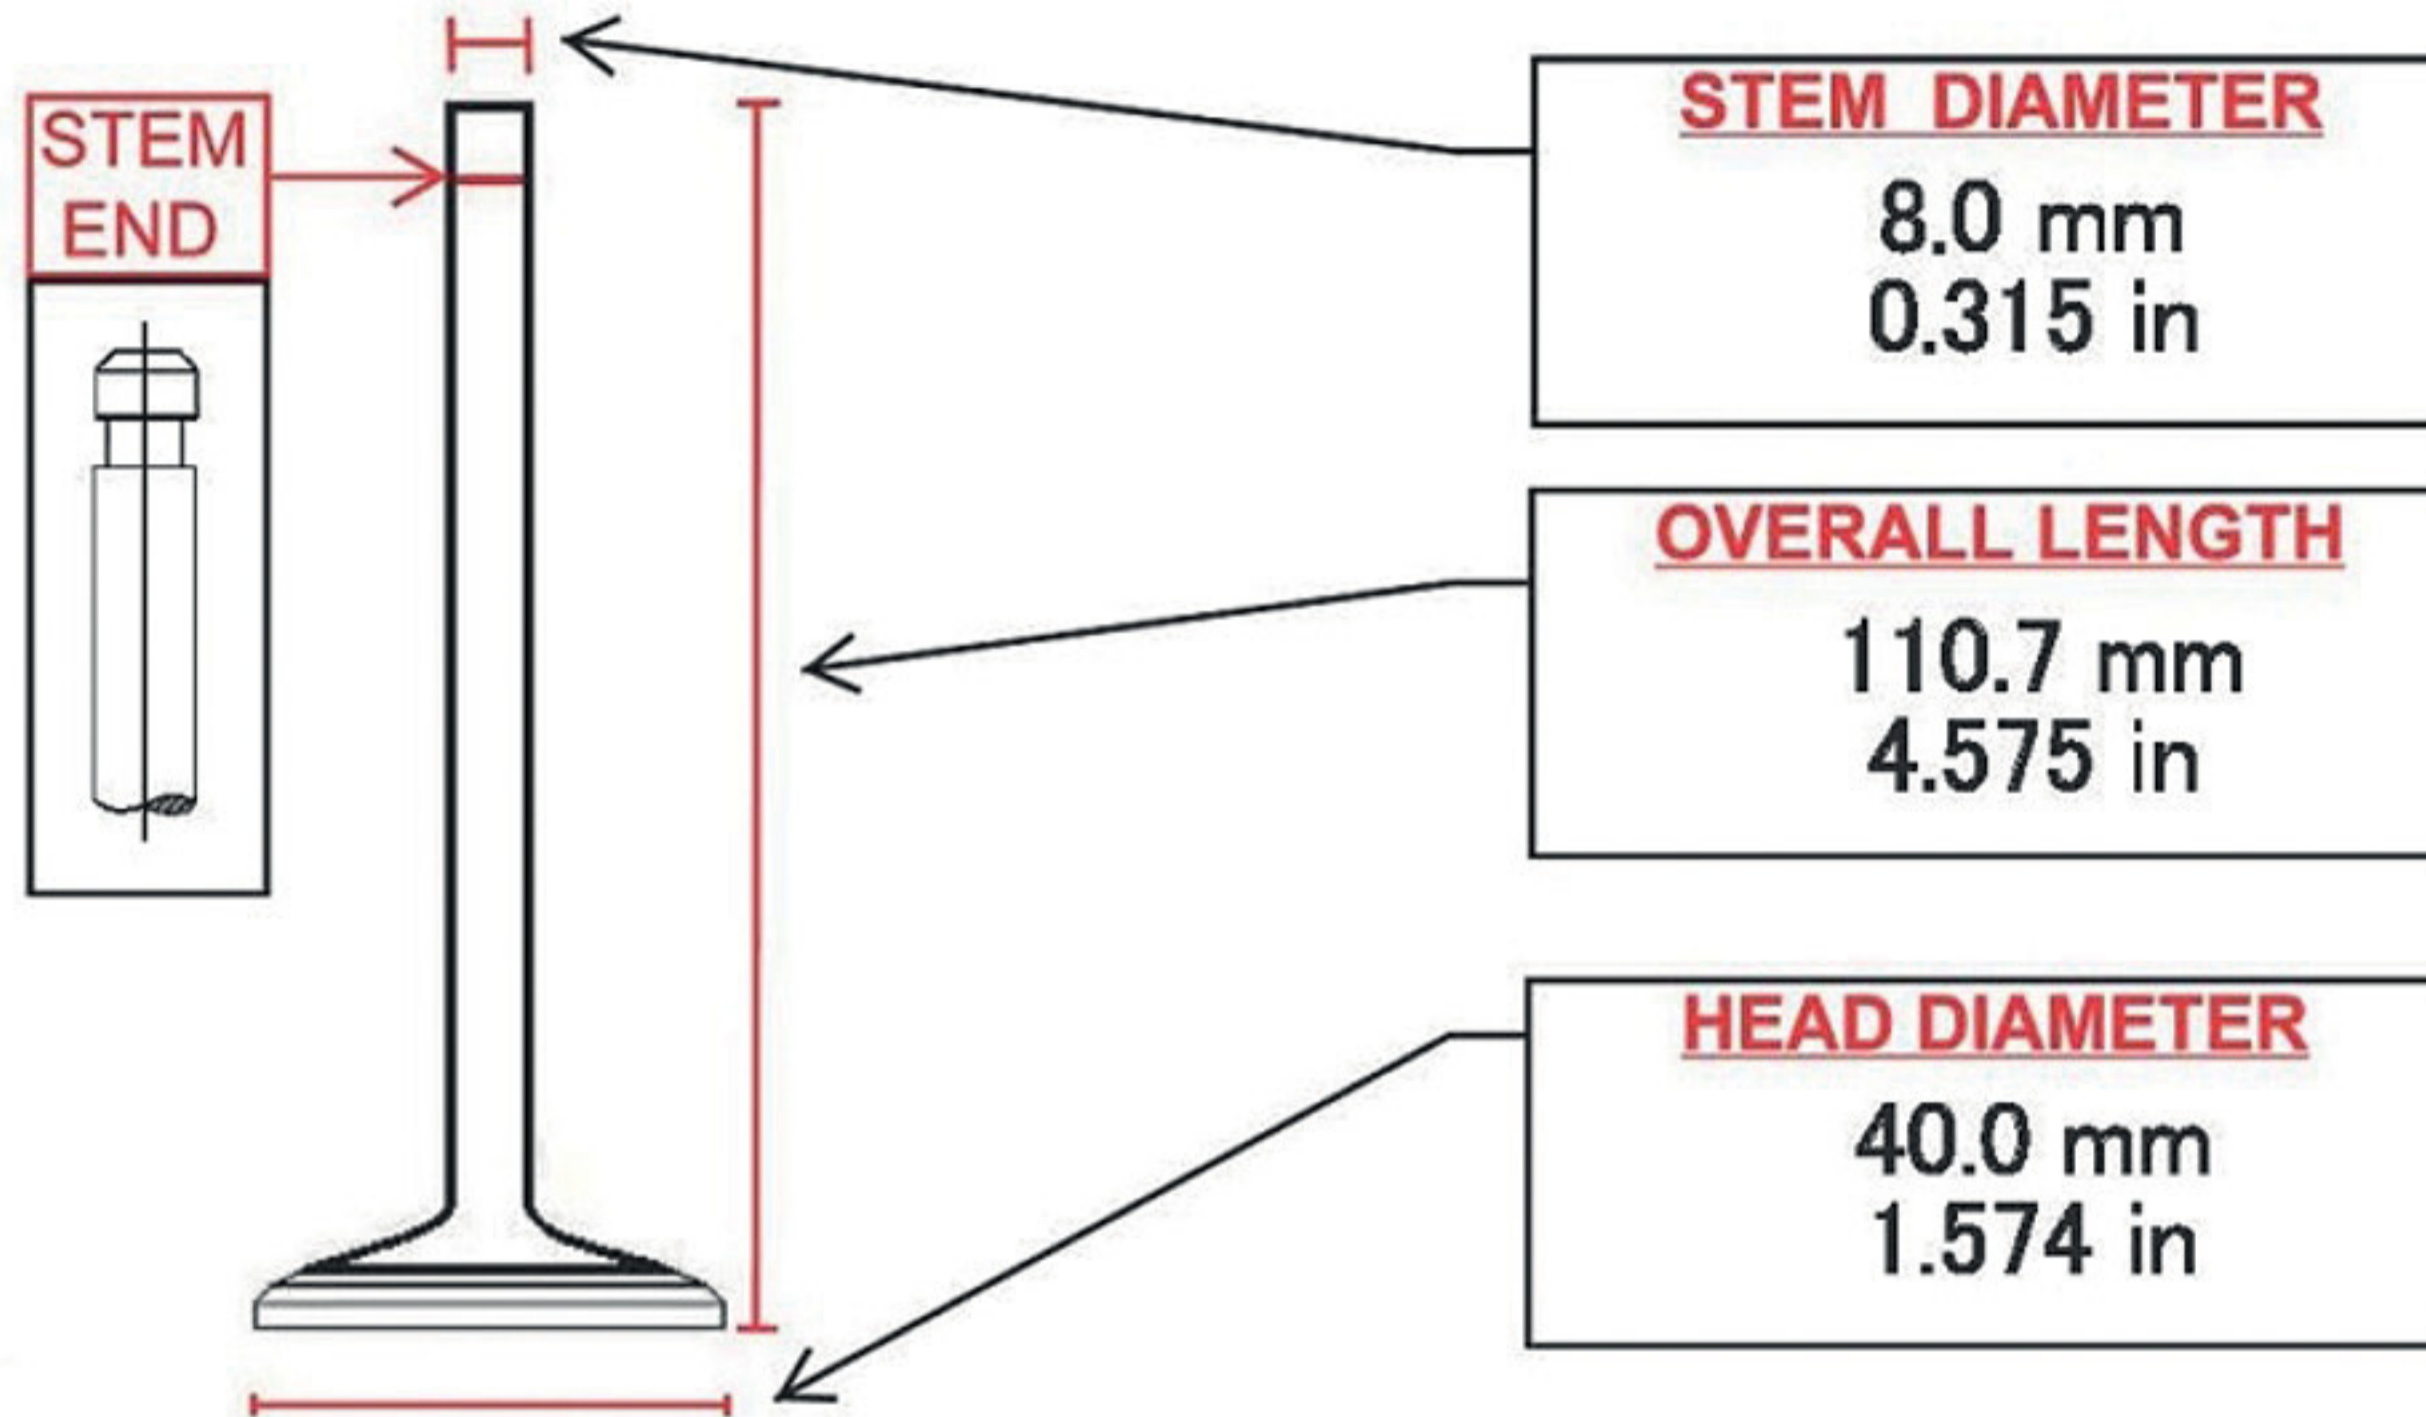

RV9233

APPLICATIONS

GM

MATES

NOTES