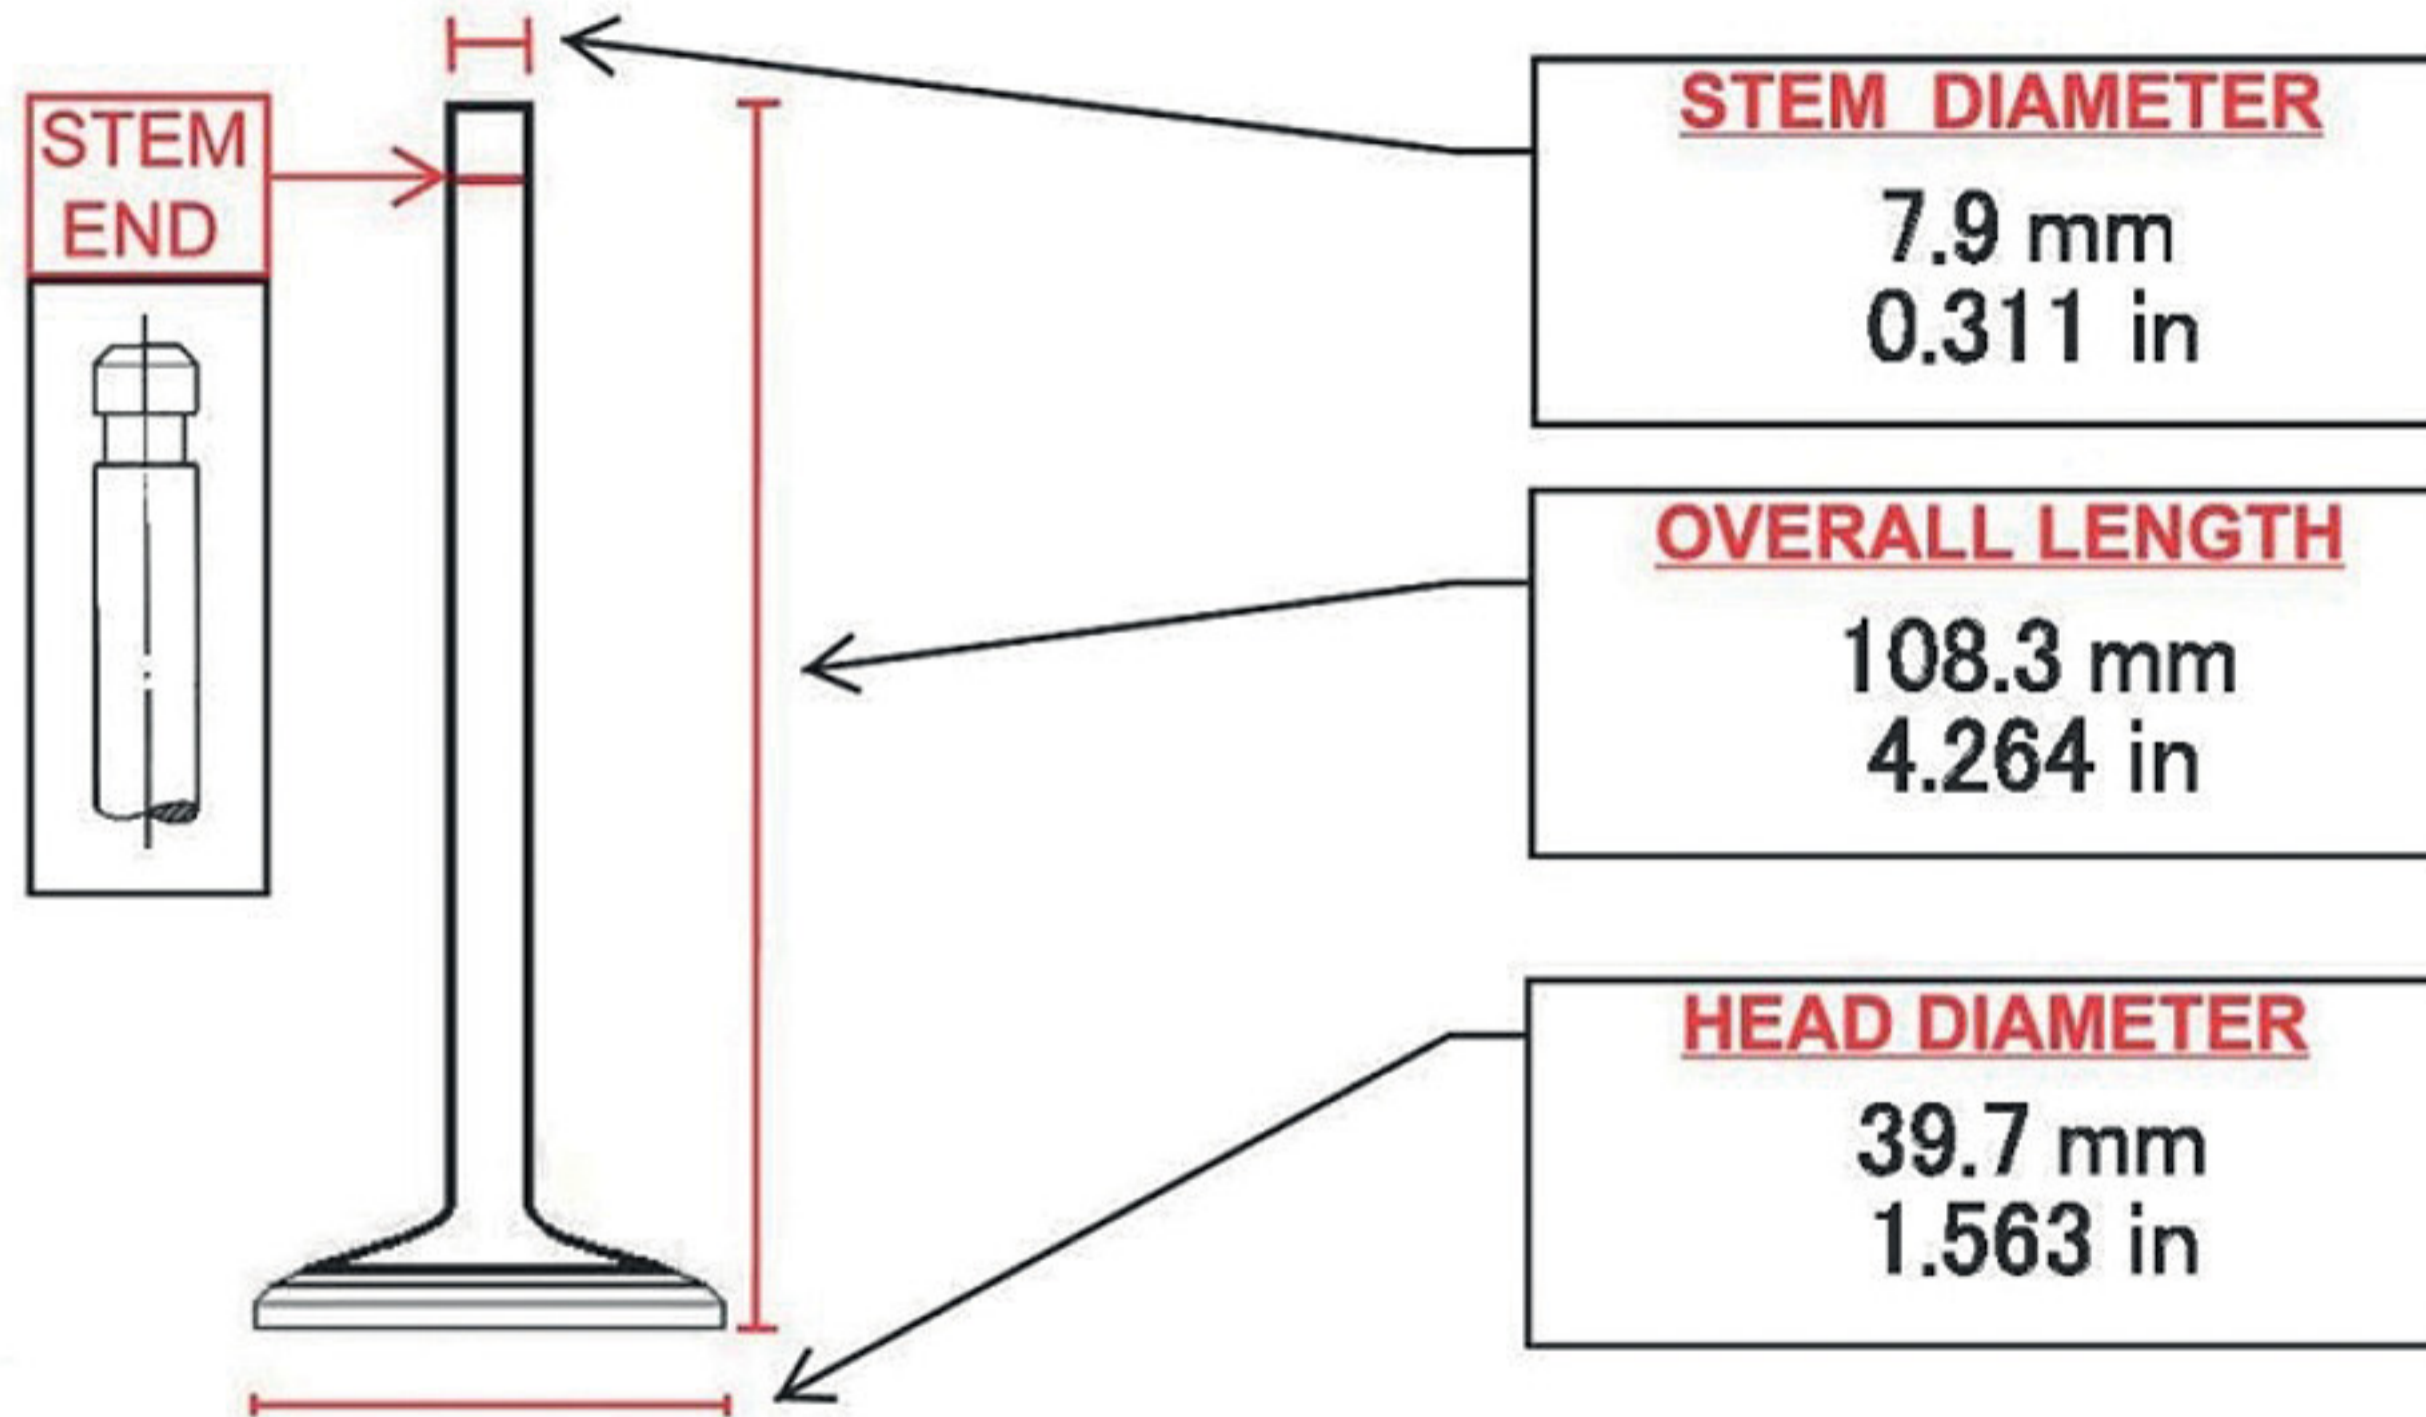

# RV9171

APPLICATIONS

**TRIUMPH**

MATES

NOTES