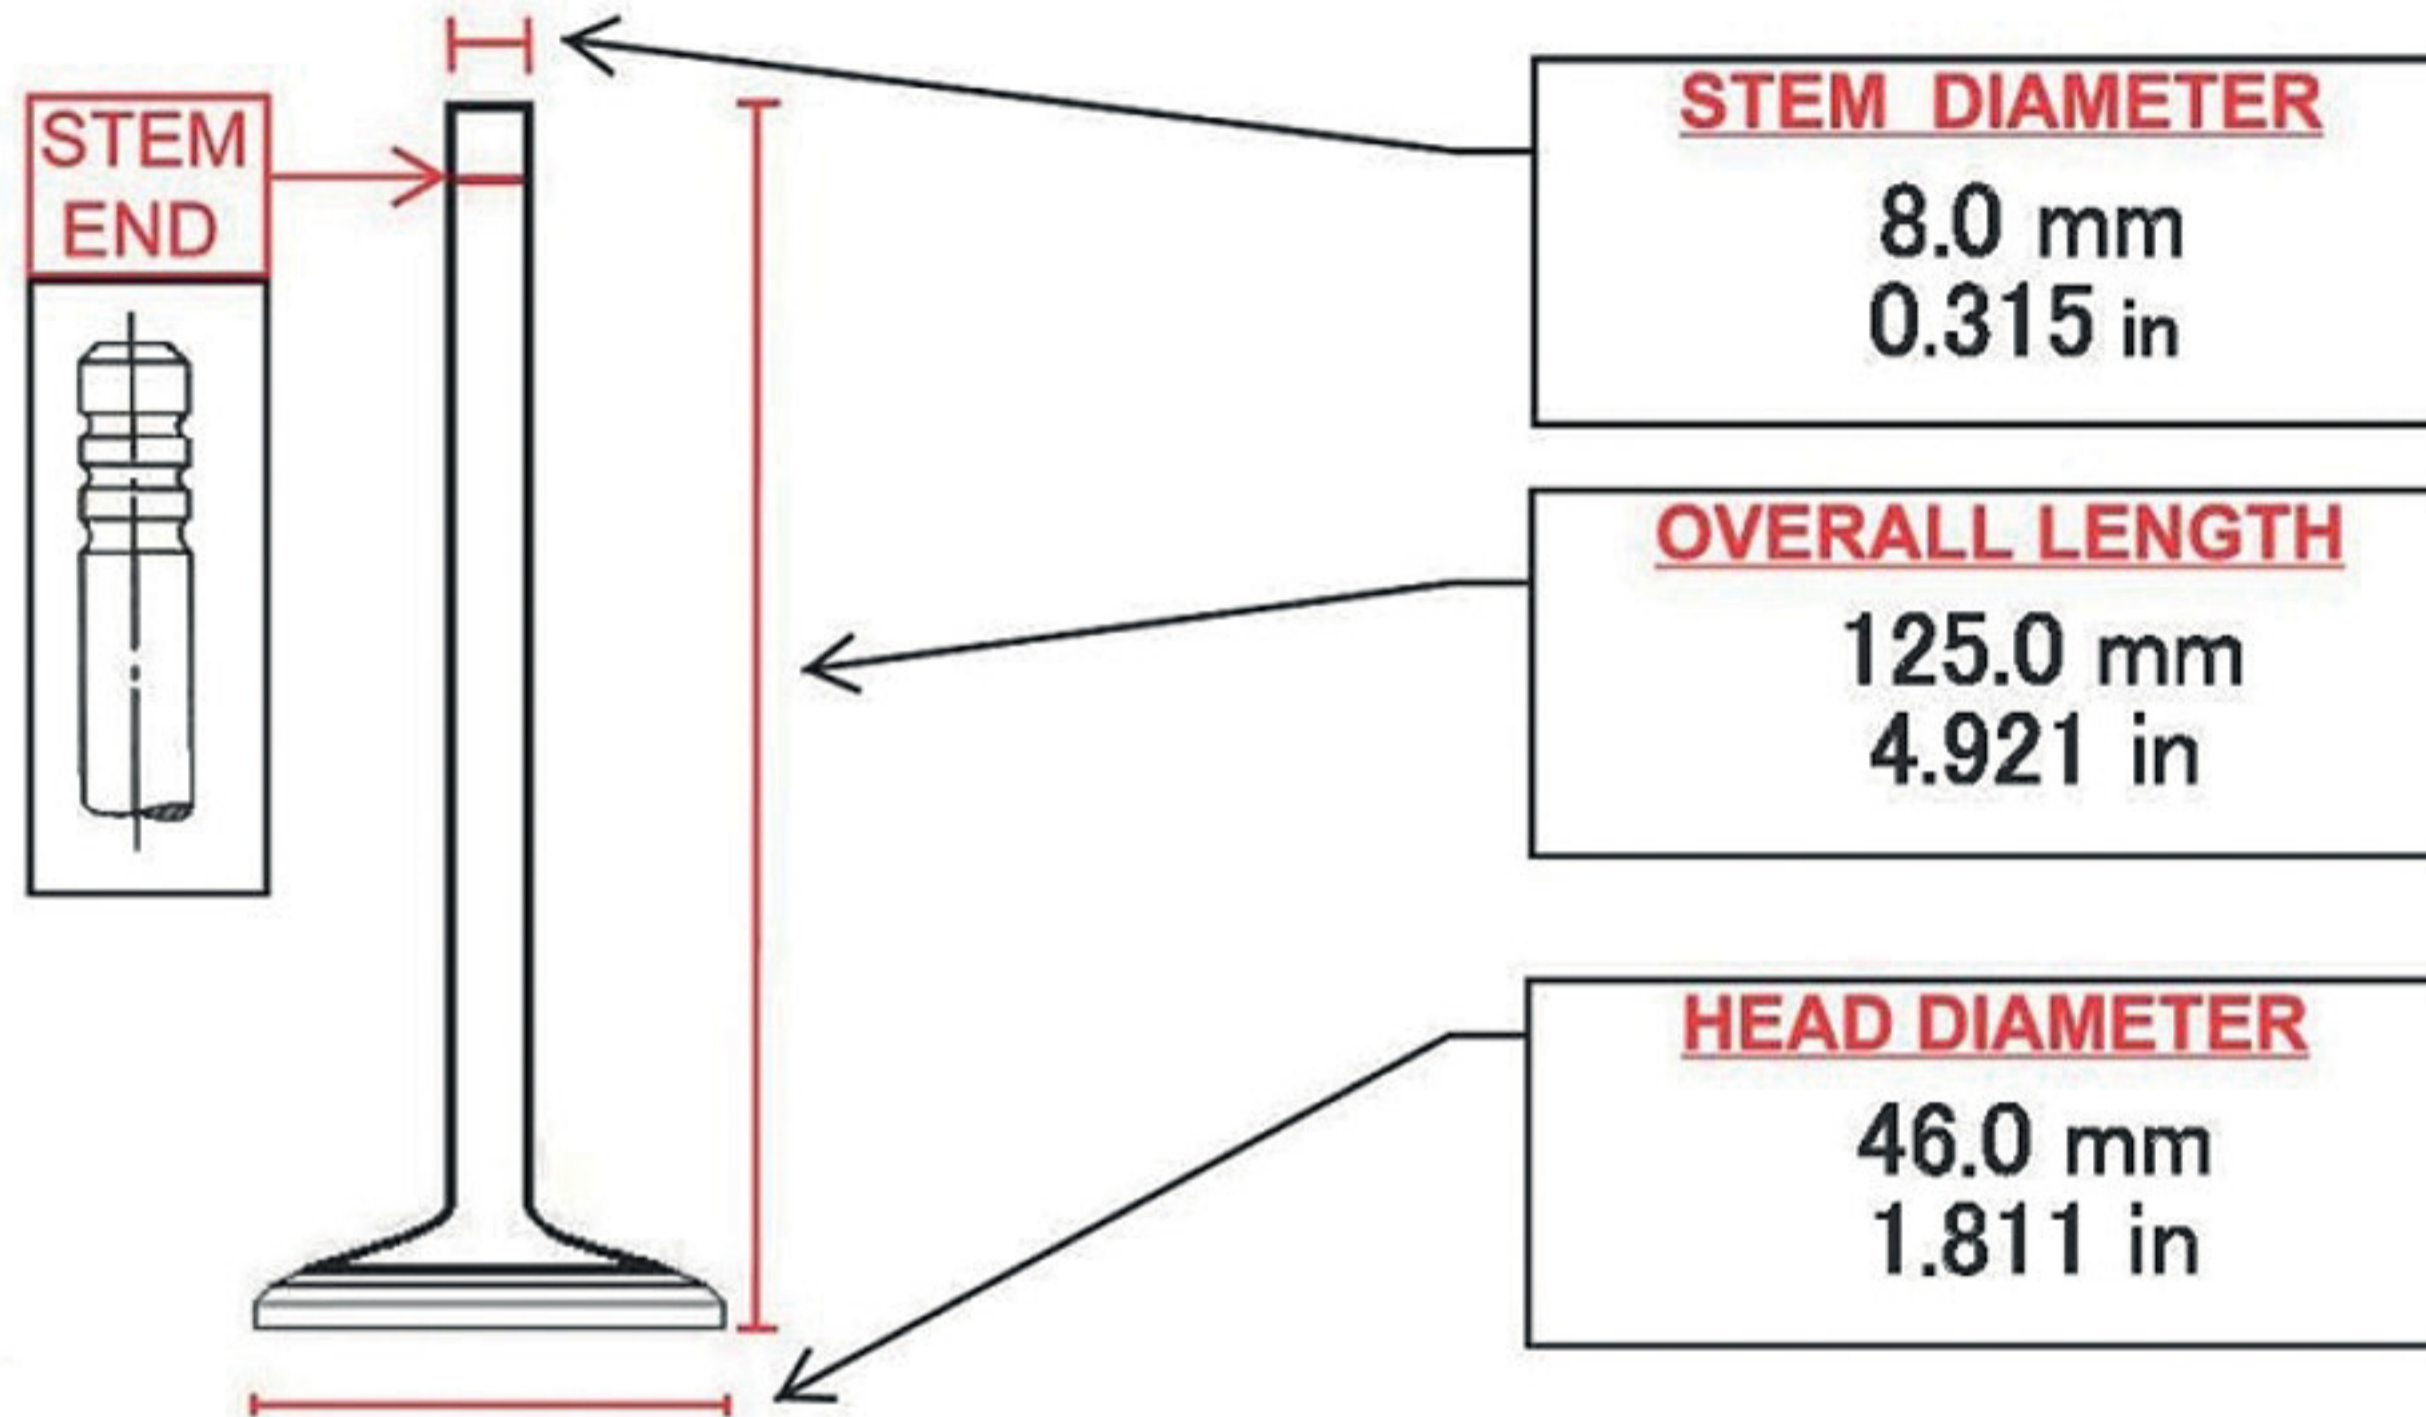

RV8838

APPLICATIONS

TOYOTA

MATES

NOTES