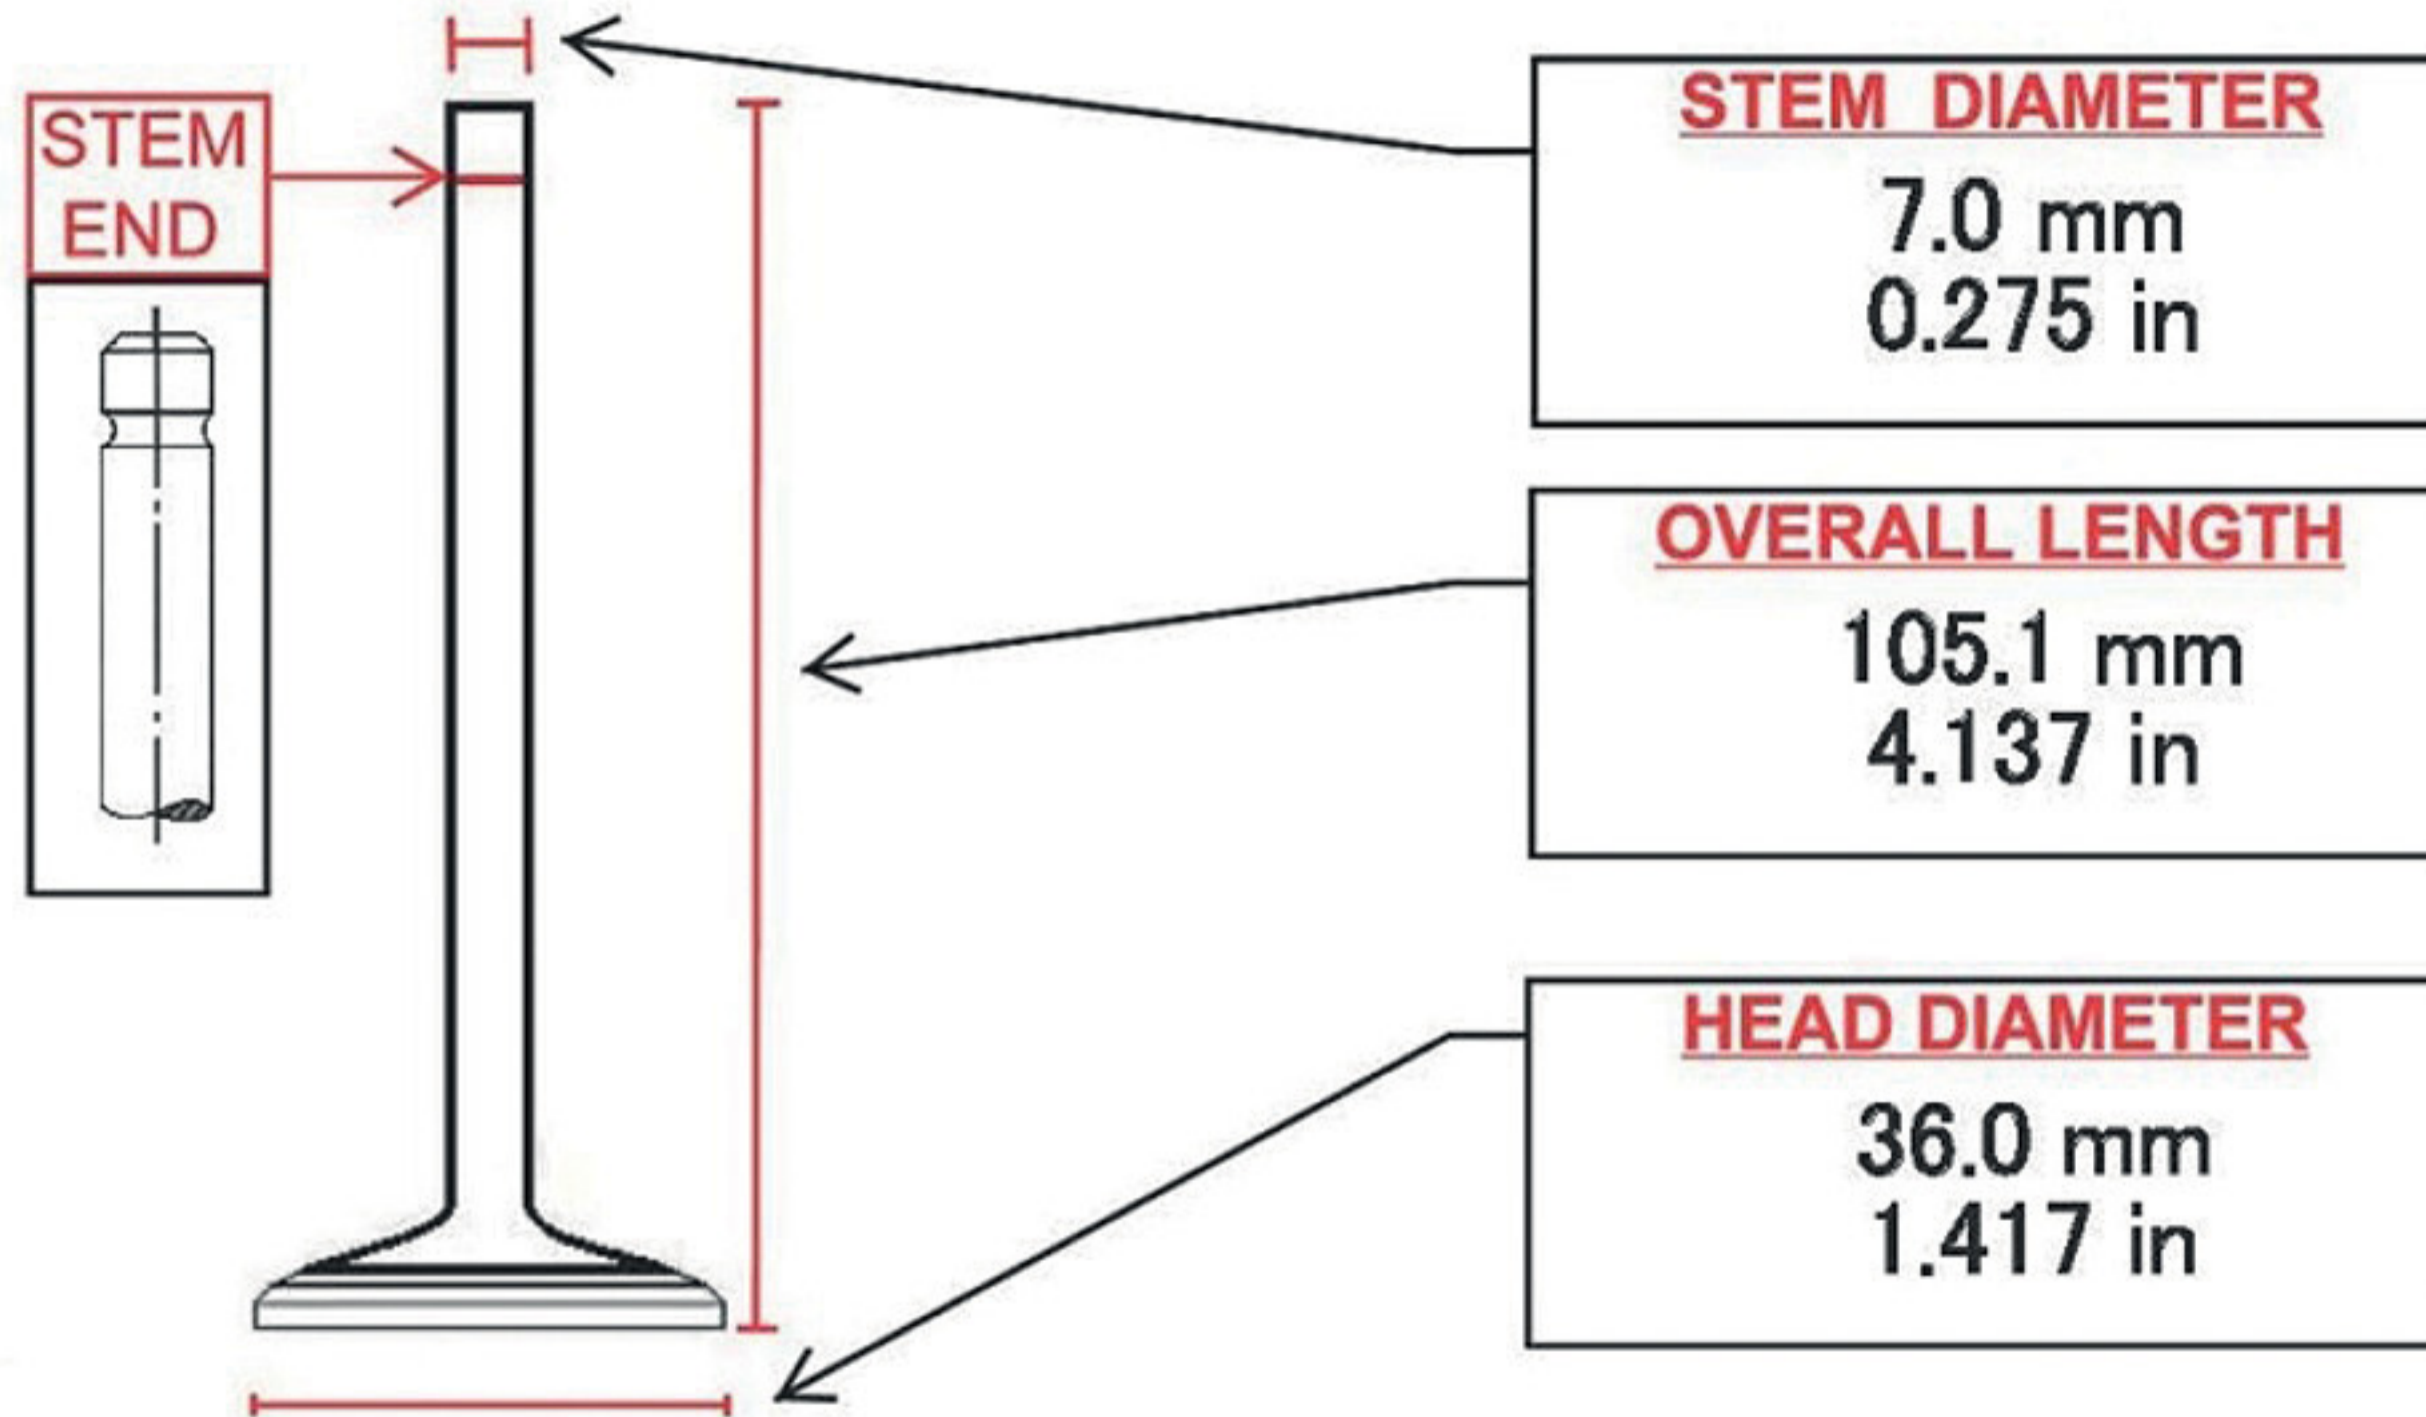

RV35080

APPLICATIONS

MG

MATES

NOTES