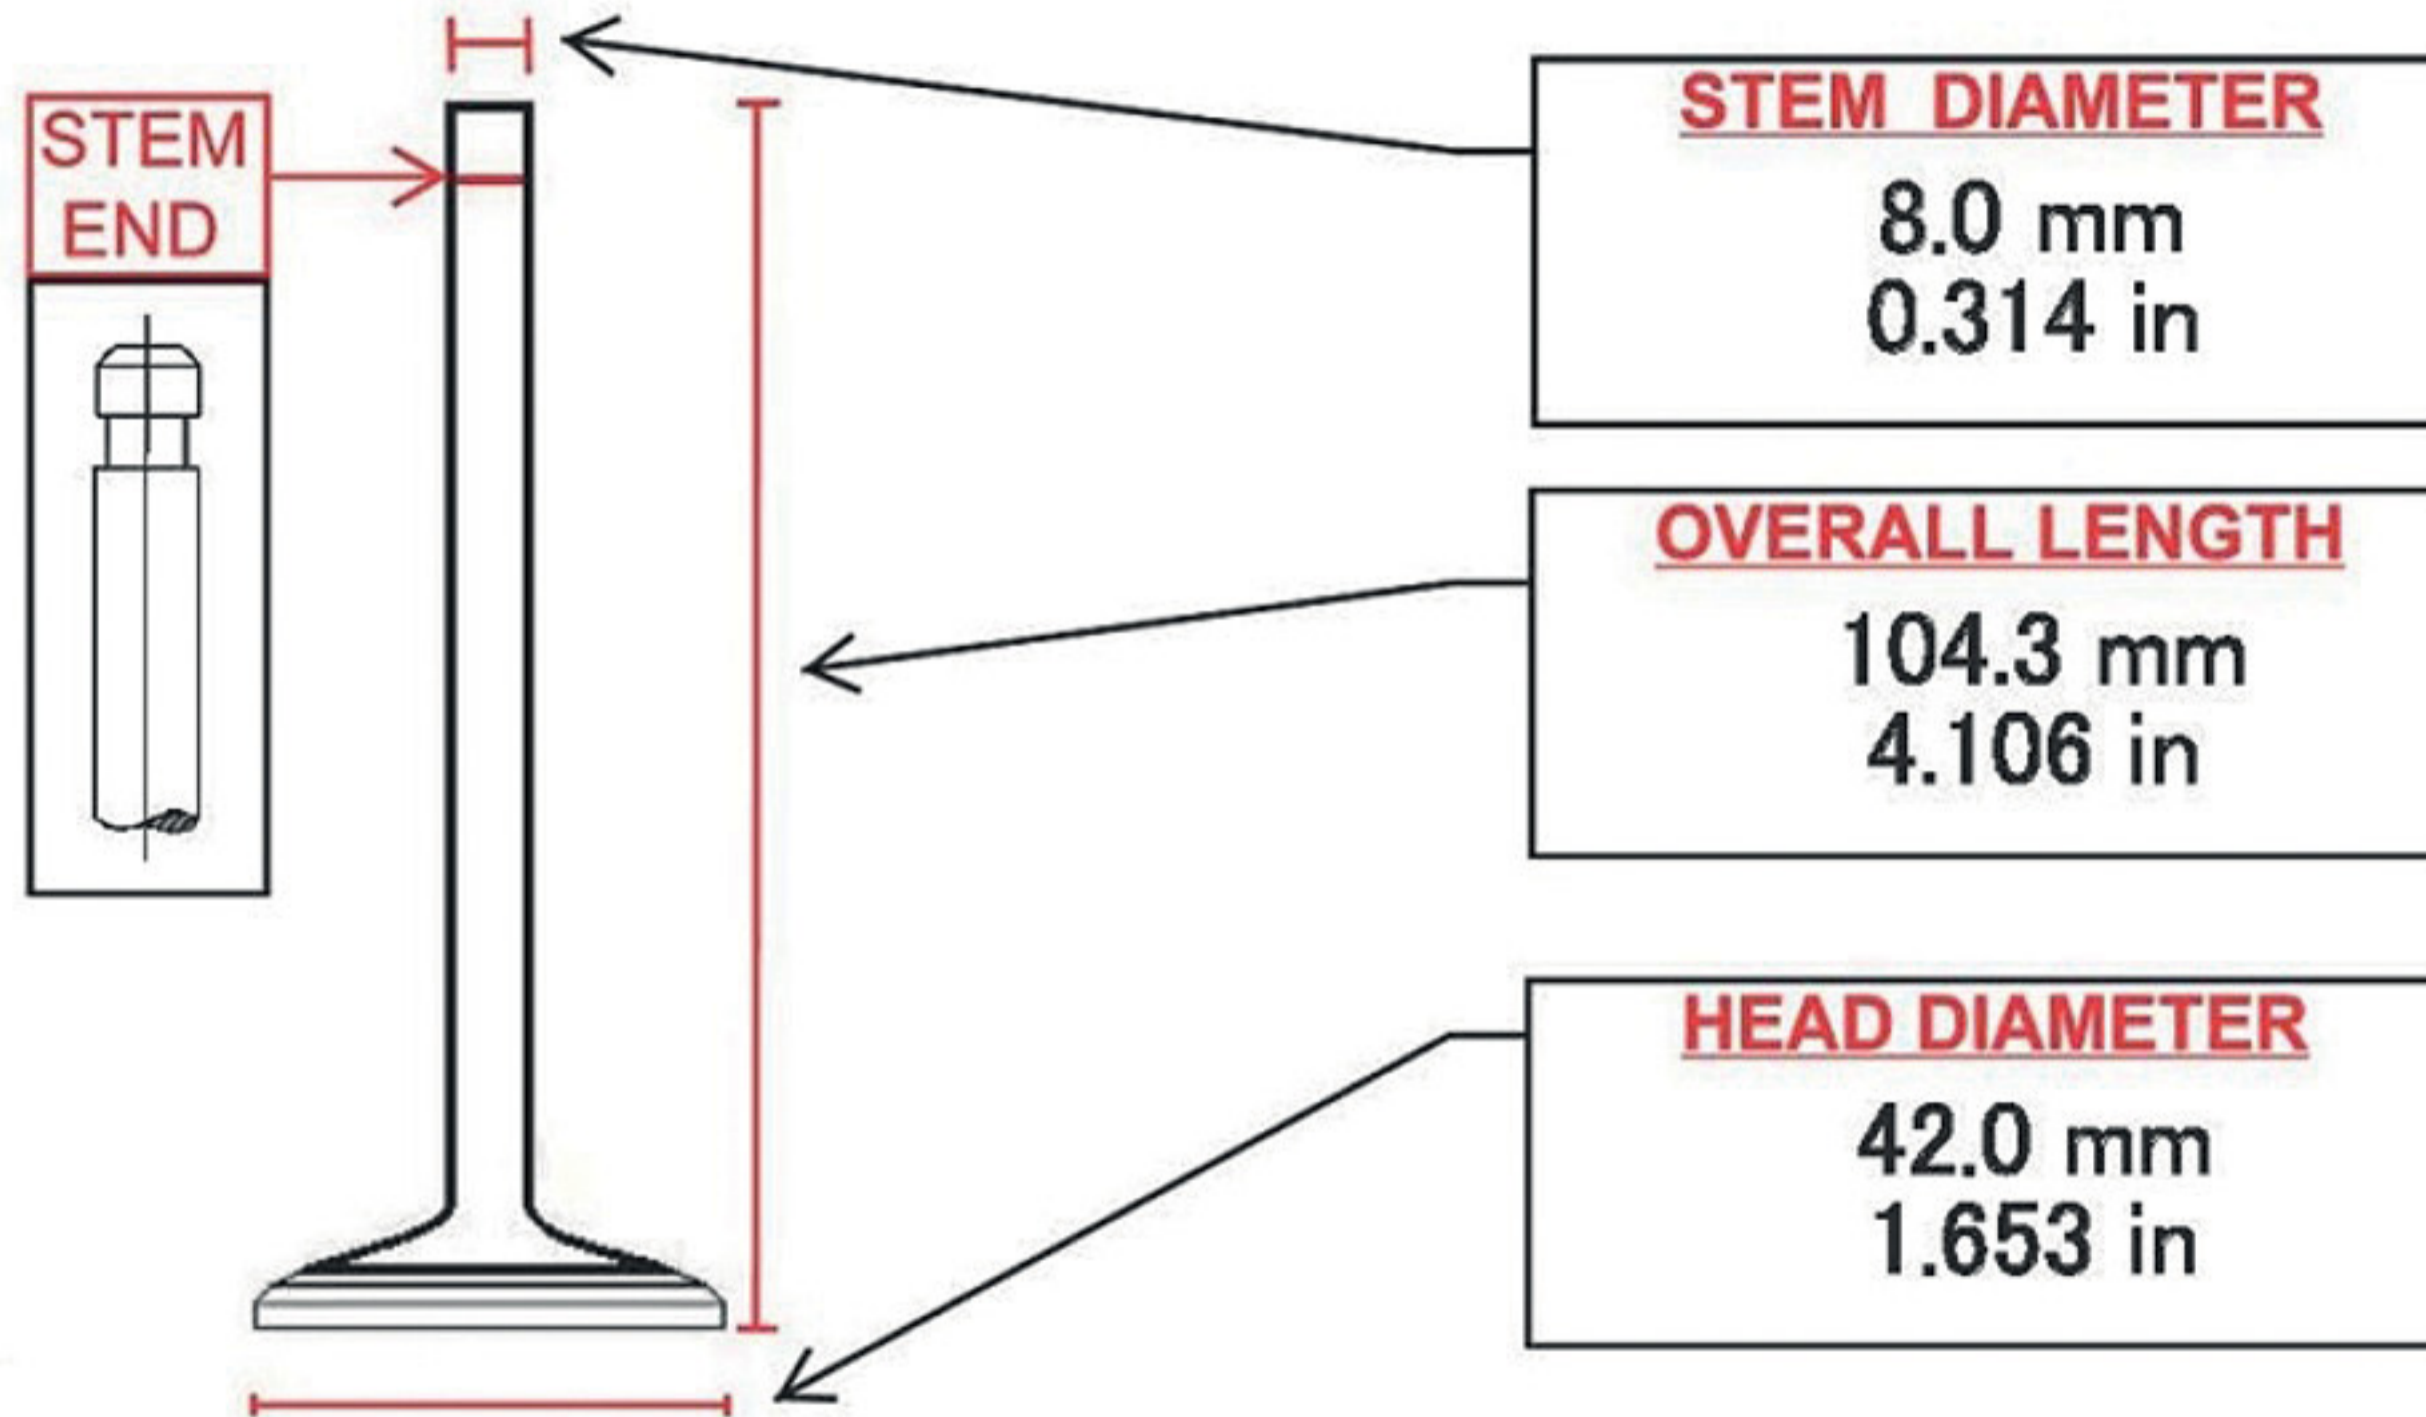

RV35060

APPLICATIONS

TOYOTA

MATES

NOTES