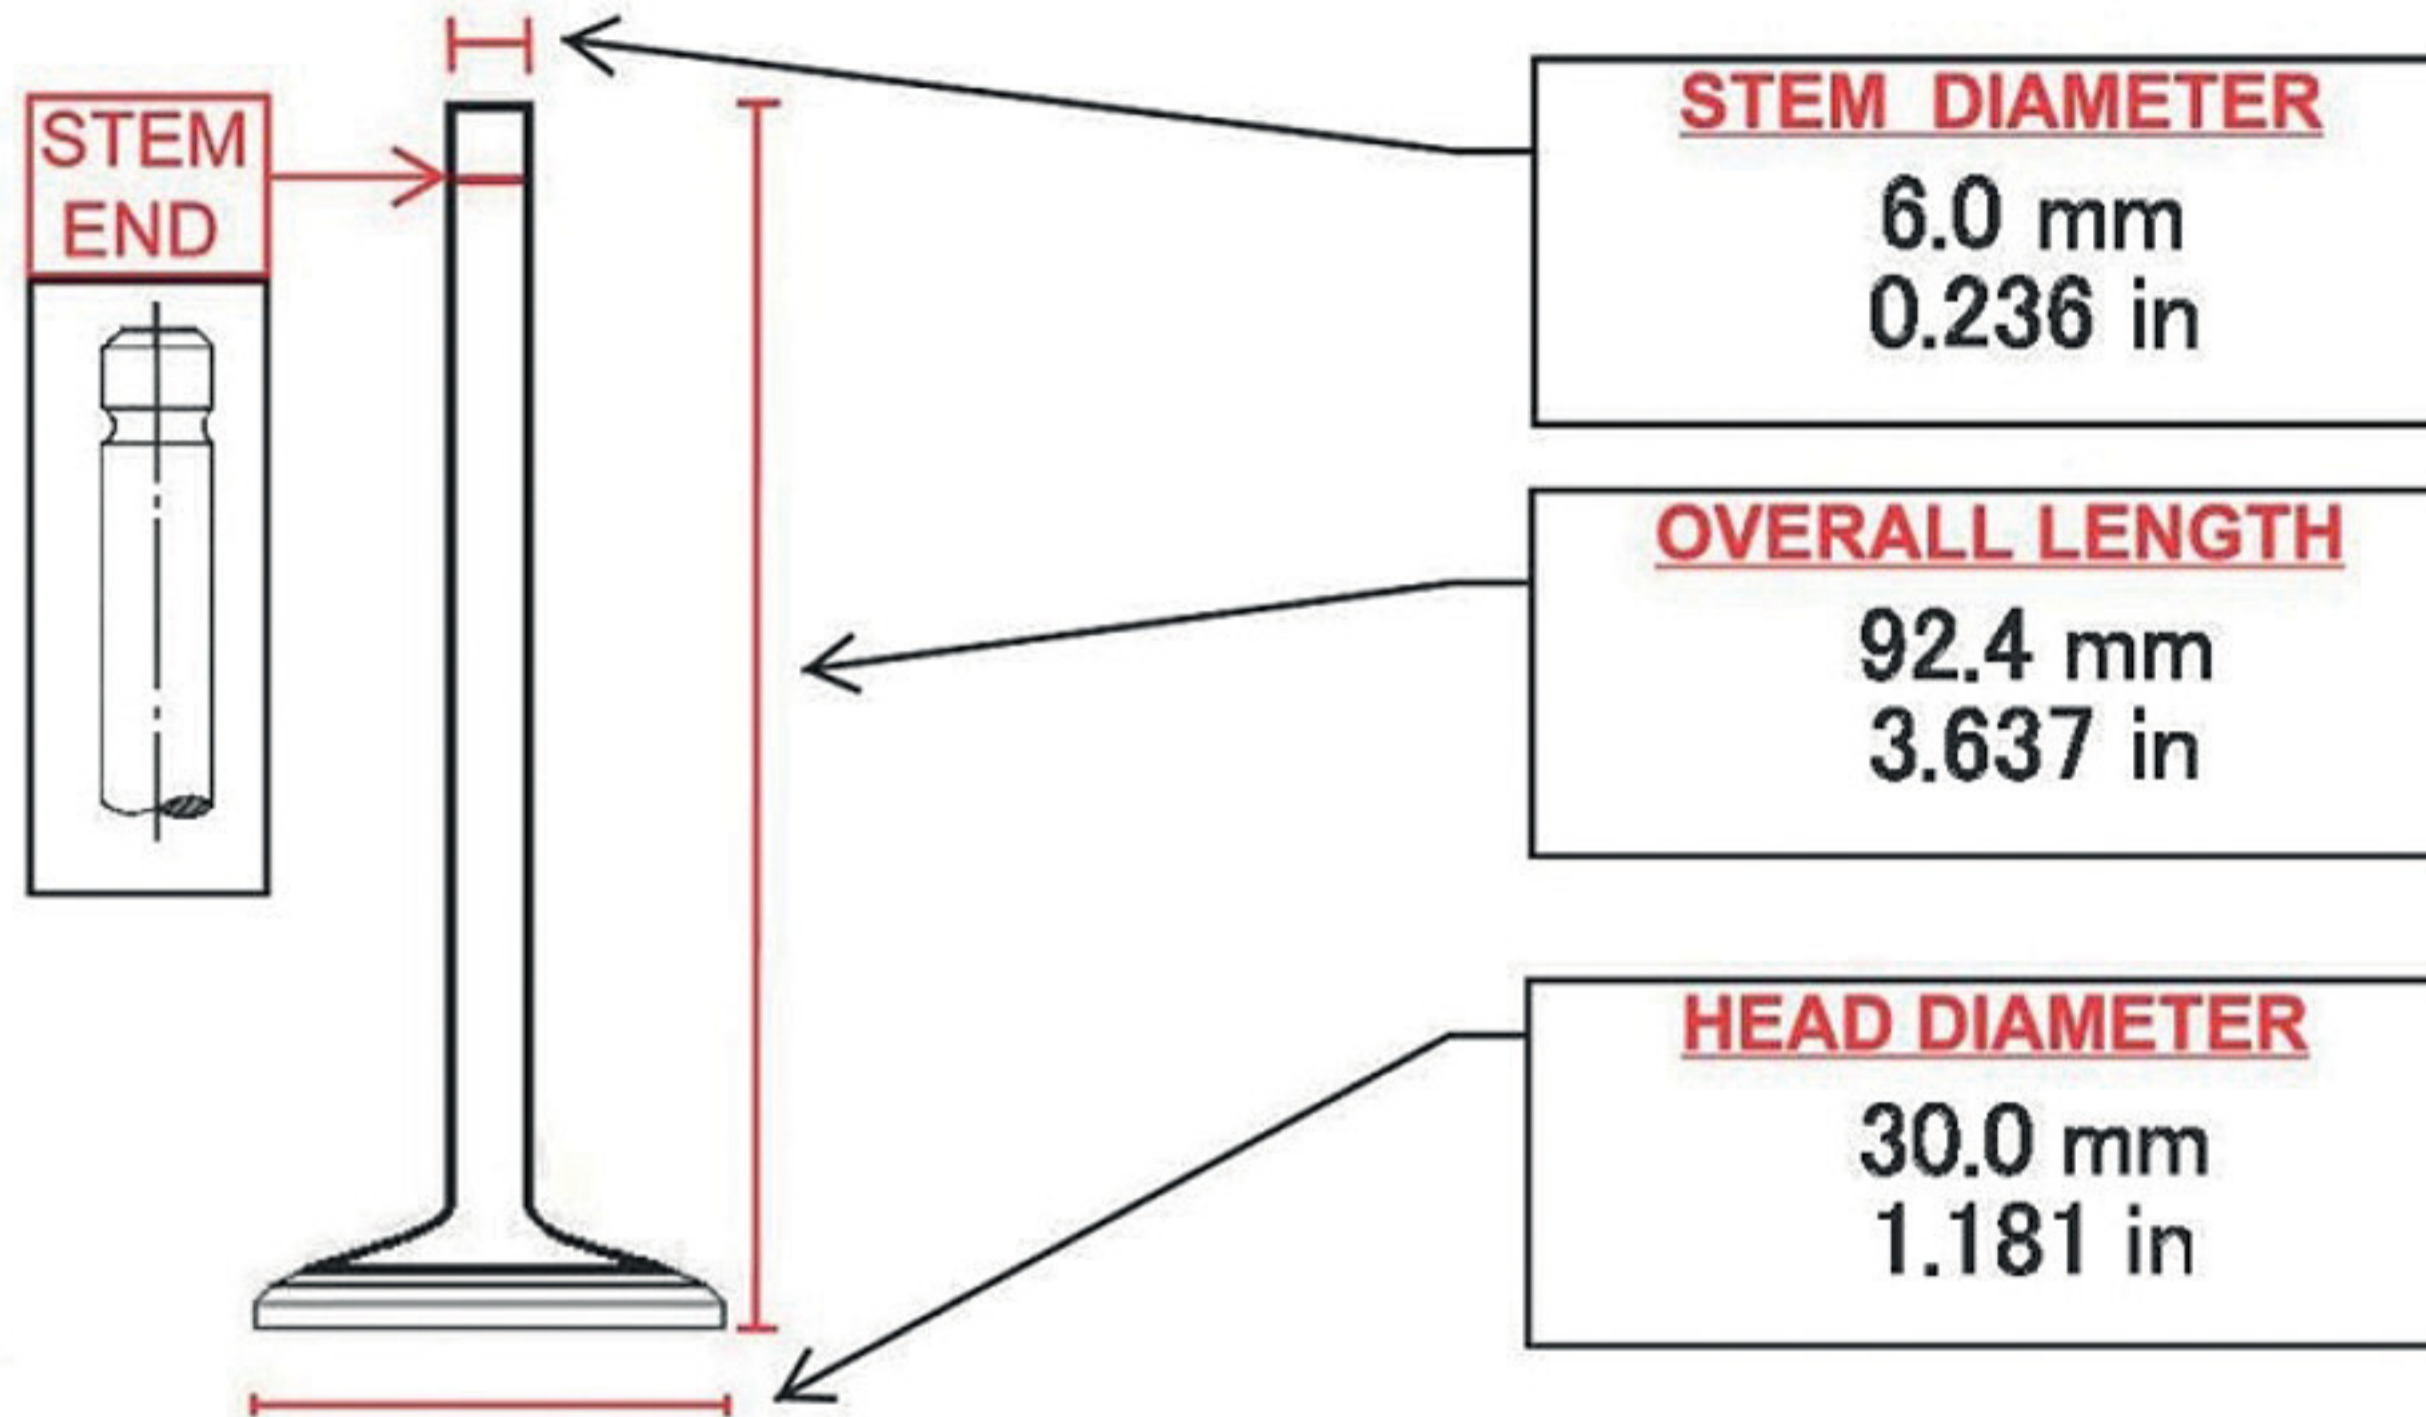

RV35054

APPLICATIONS

TOYOTA

MATES

NOTES