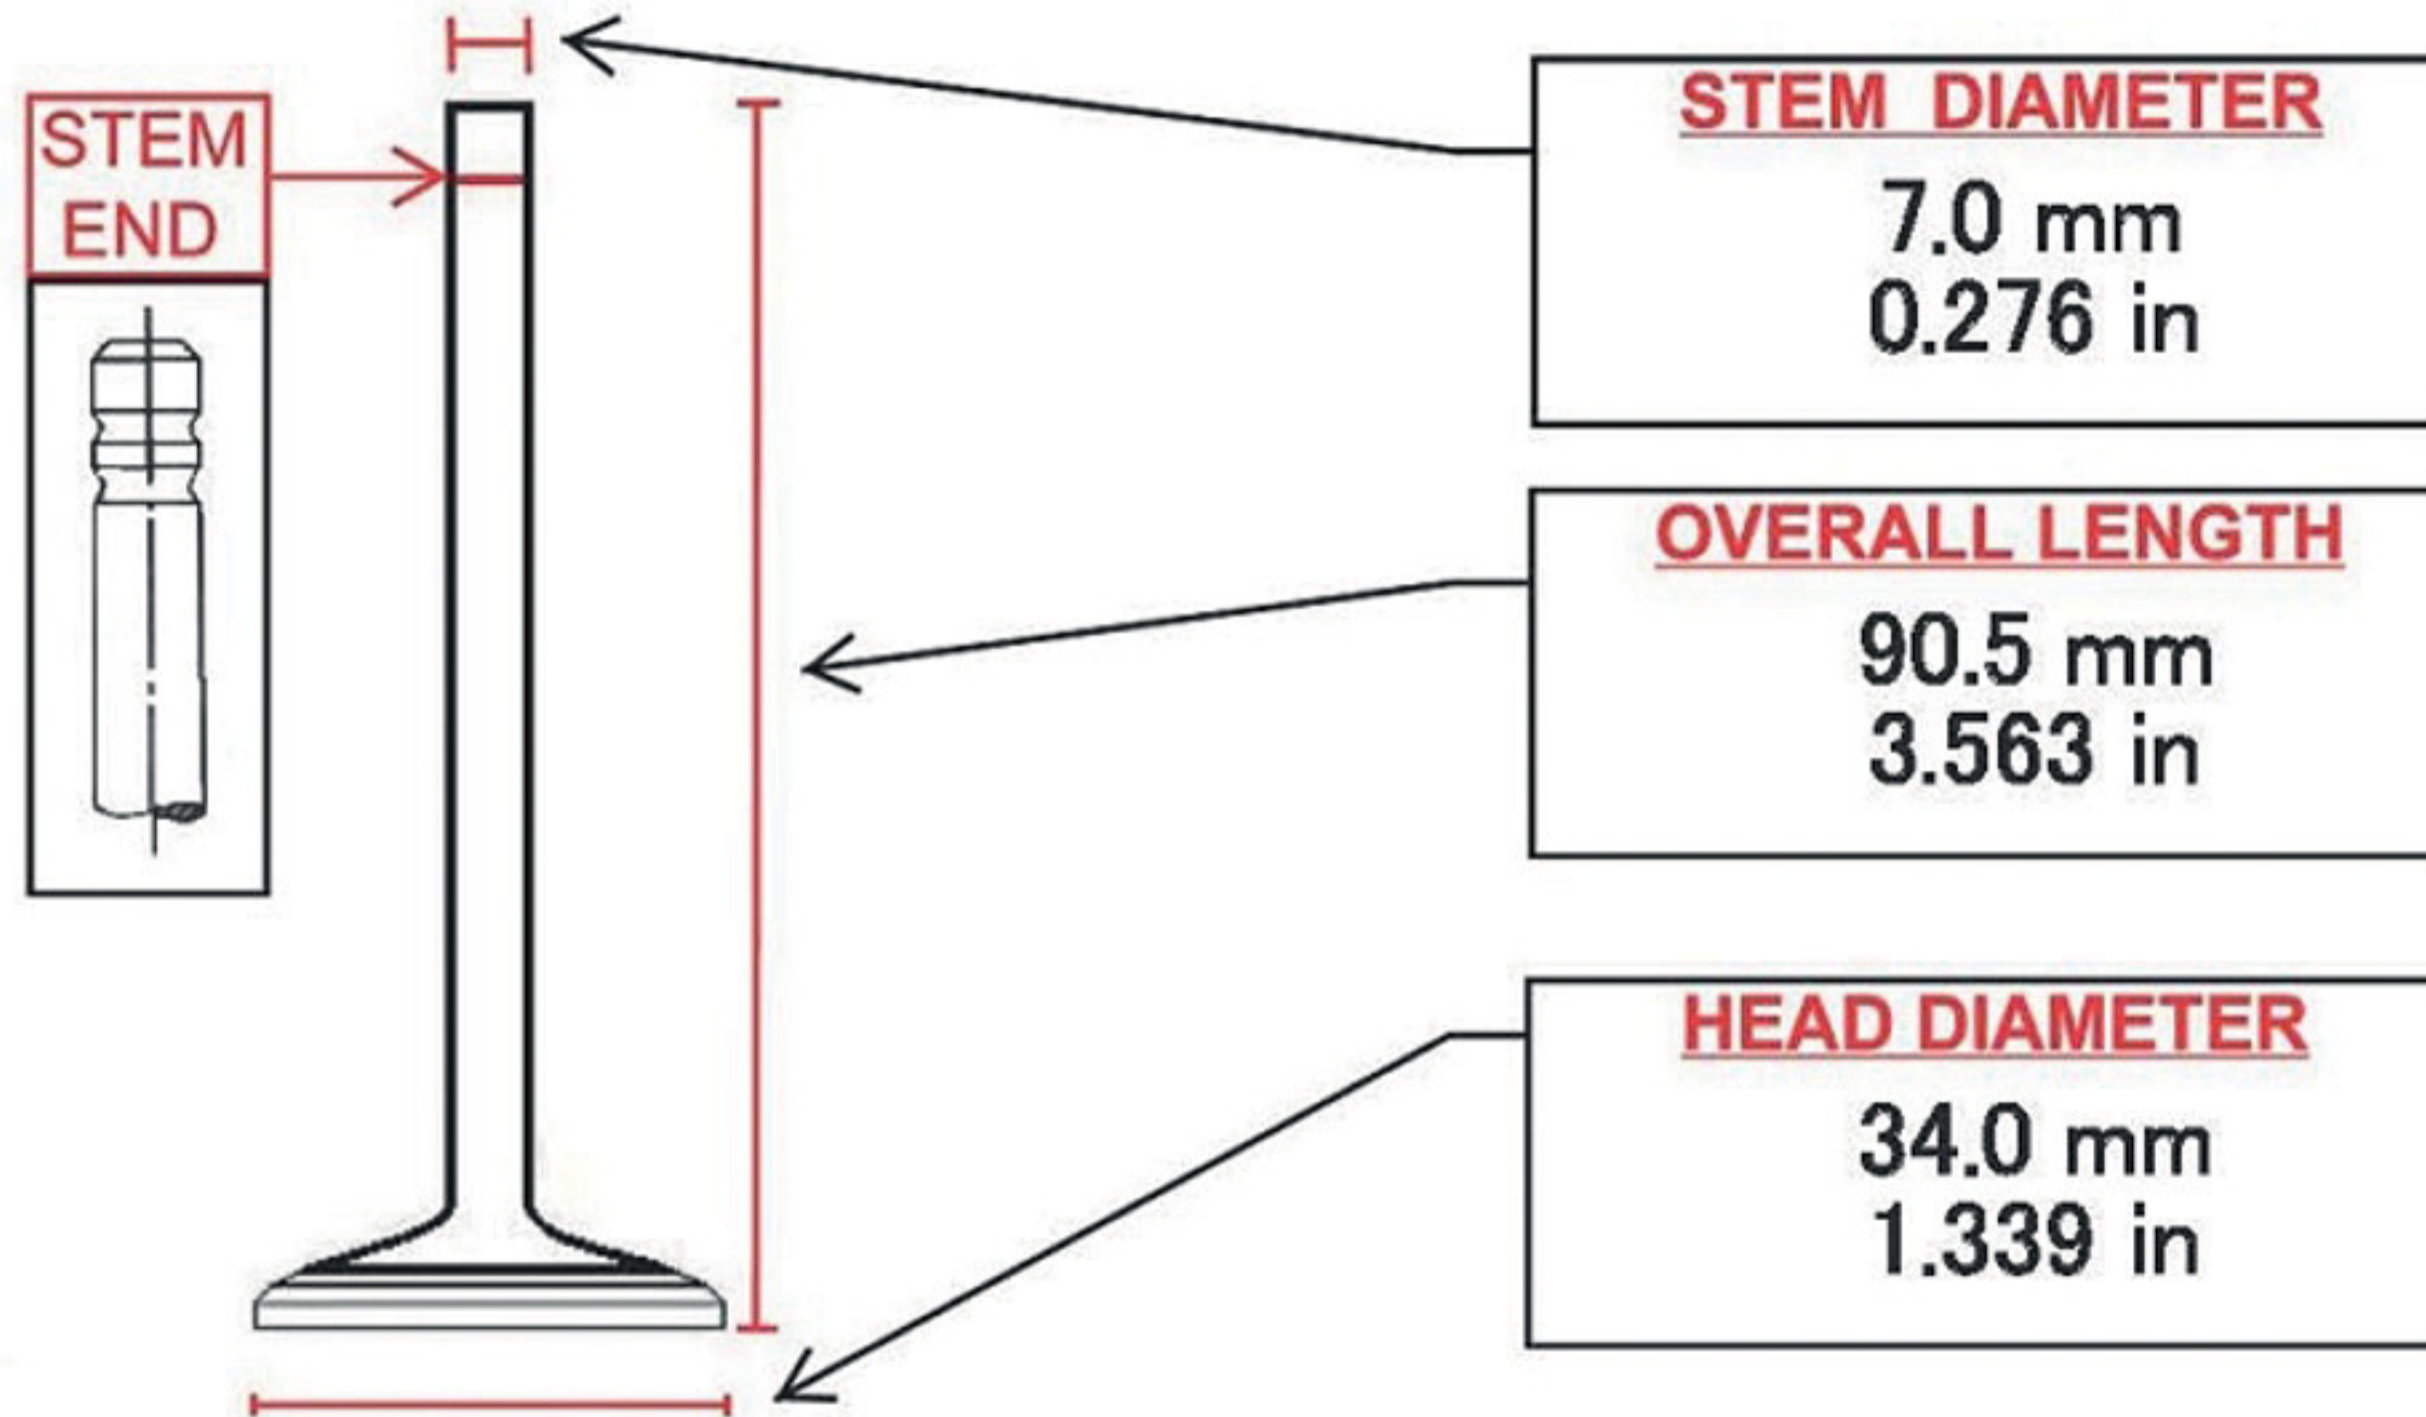

RV35048

APPLICATIONS

RENAULT

MATES

NOTES