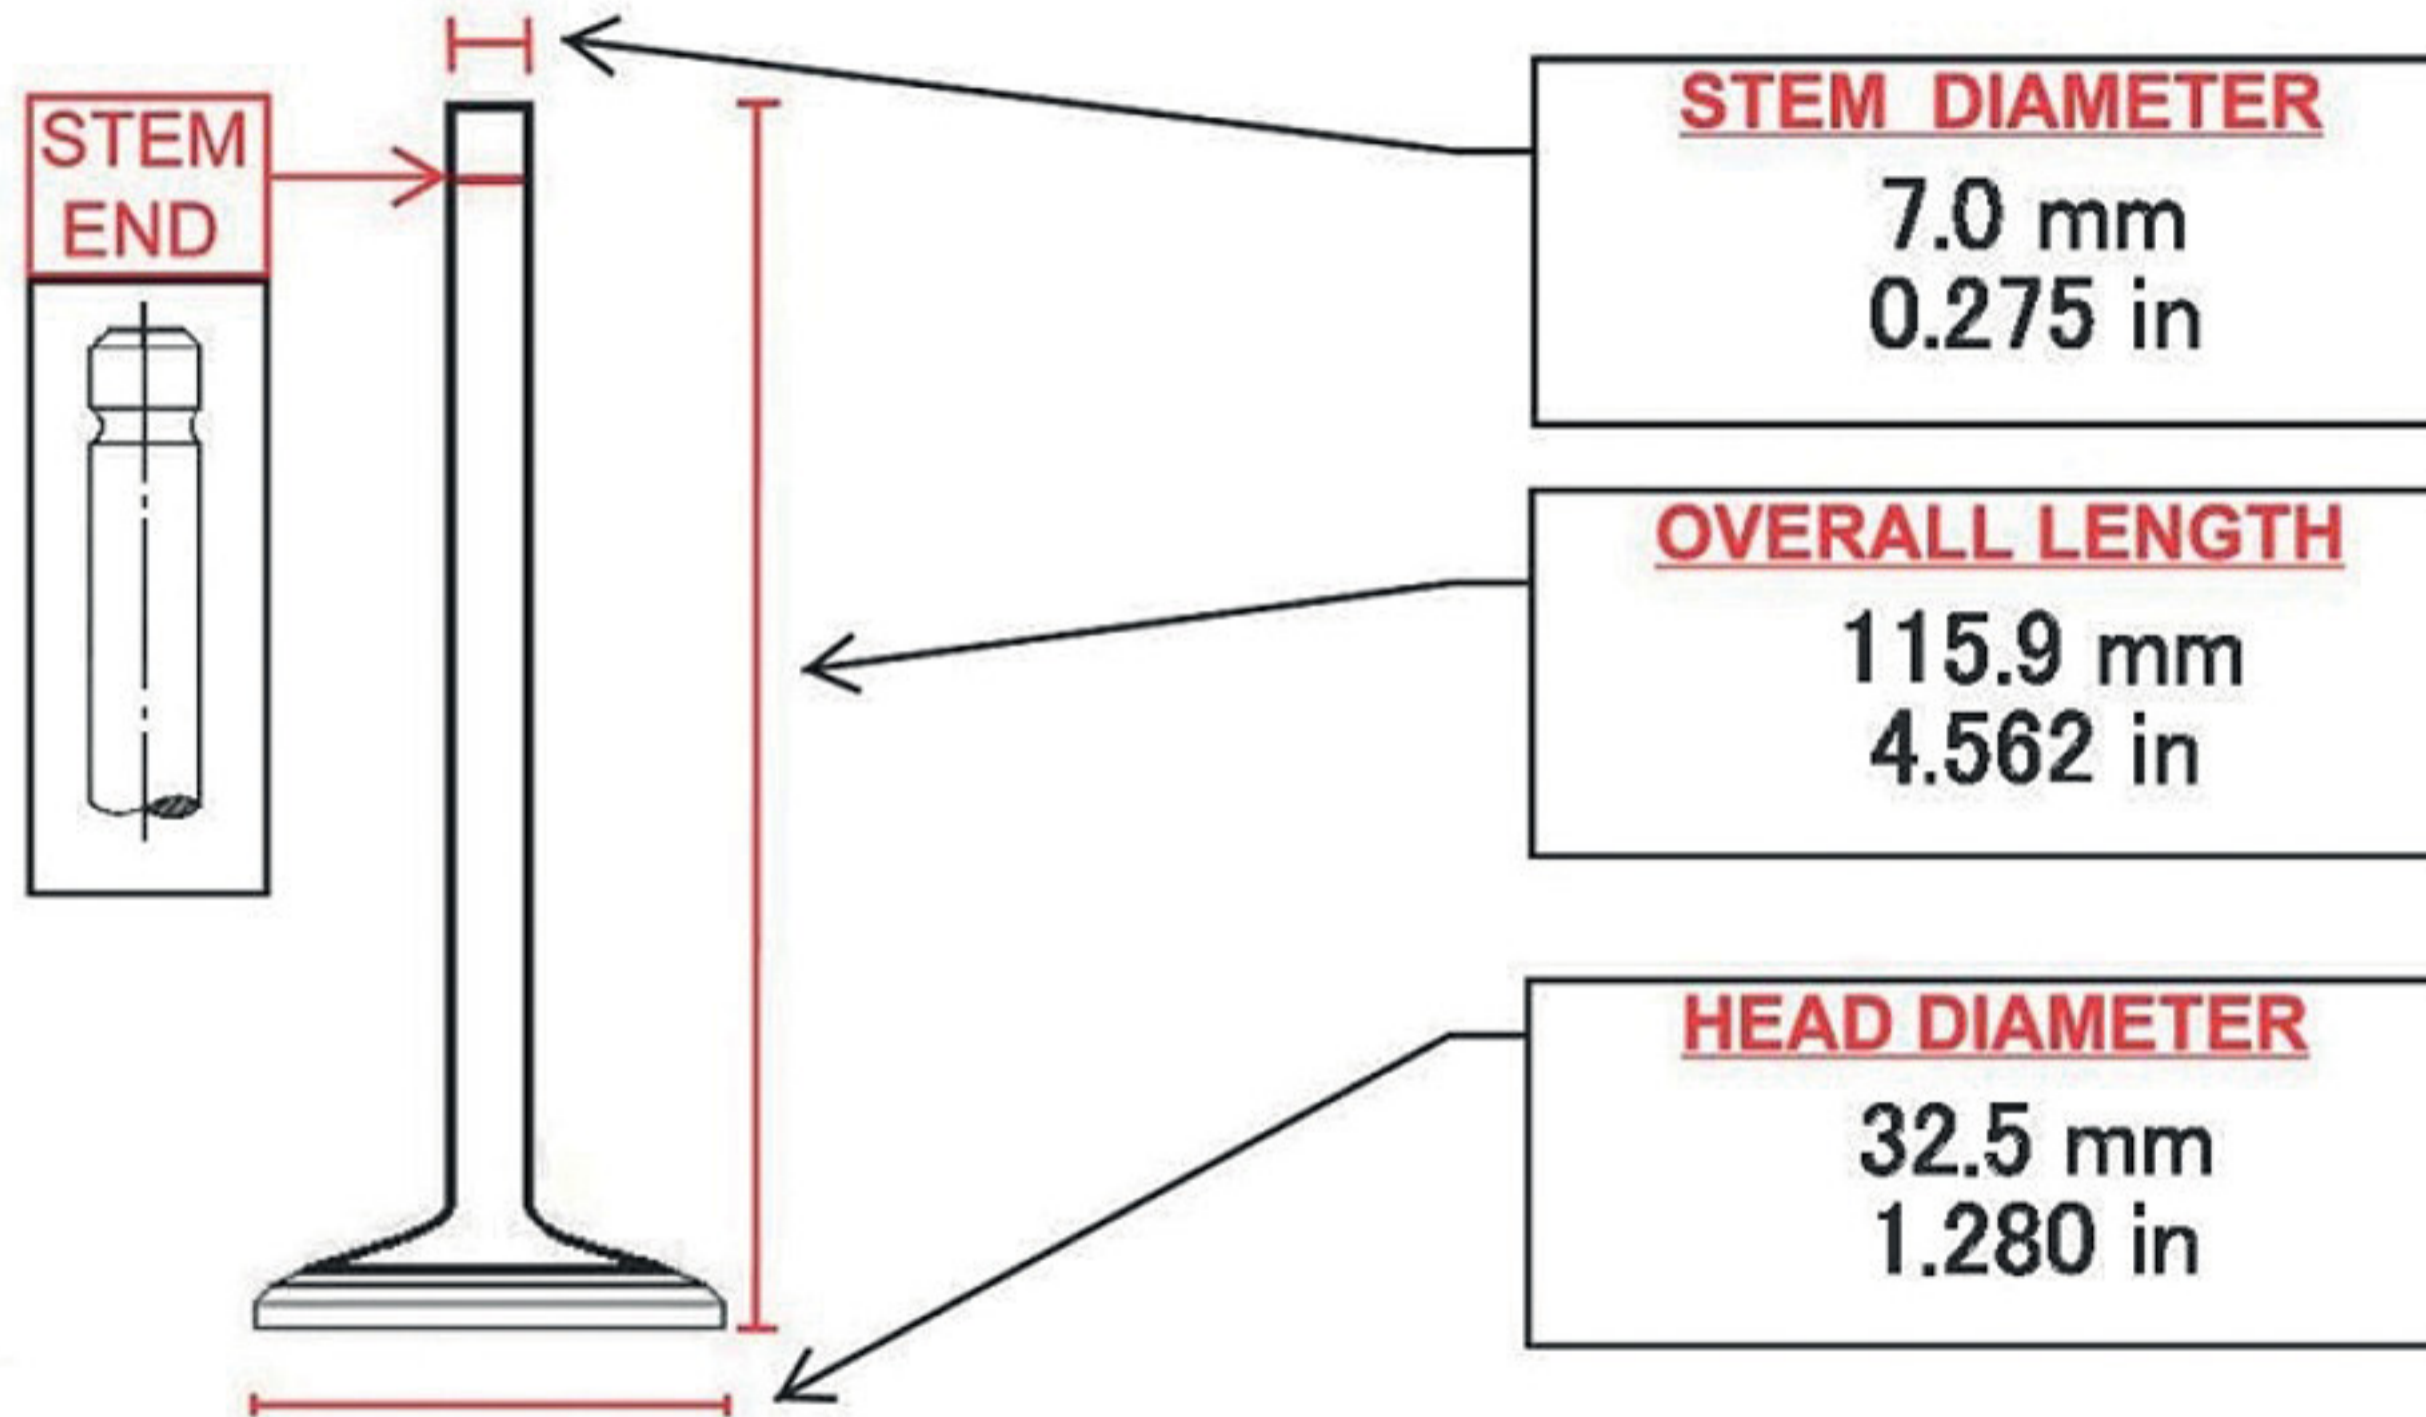

RV35040

APPLICATIONS

MAZDA

MATES

NOTES