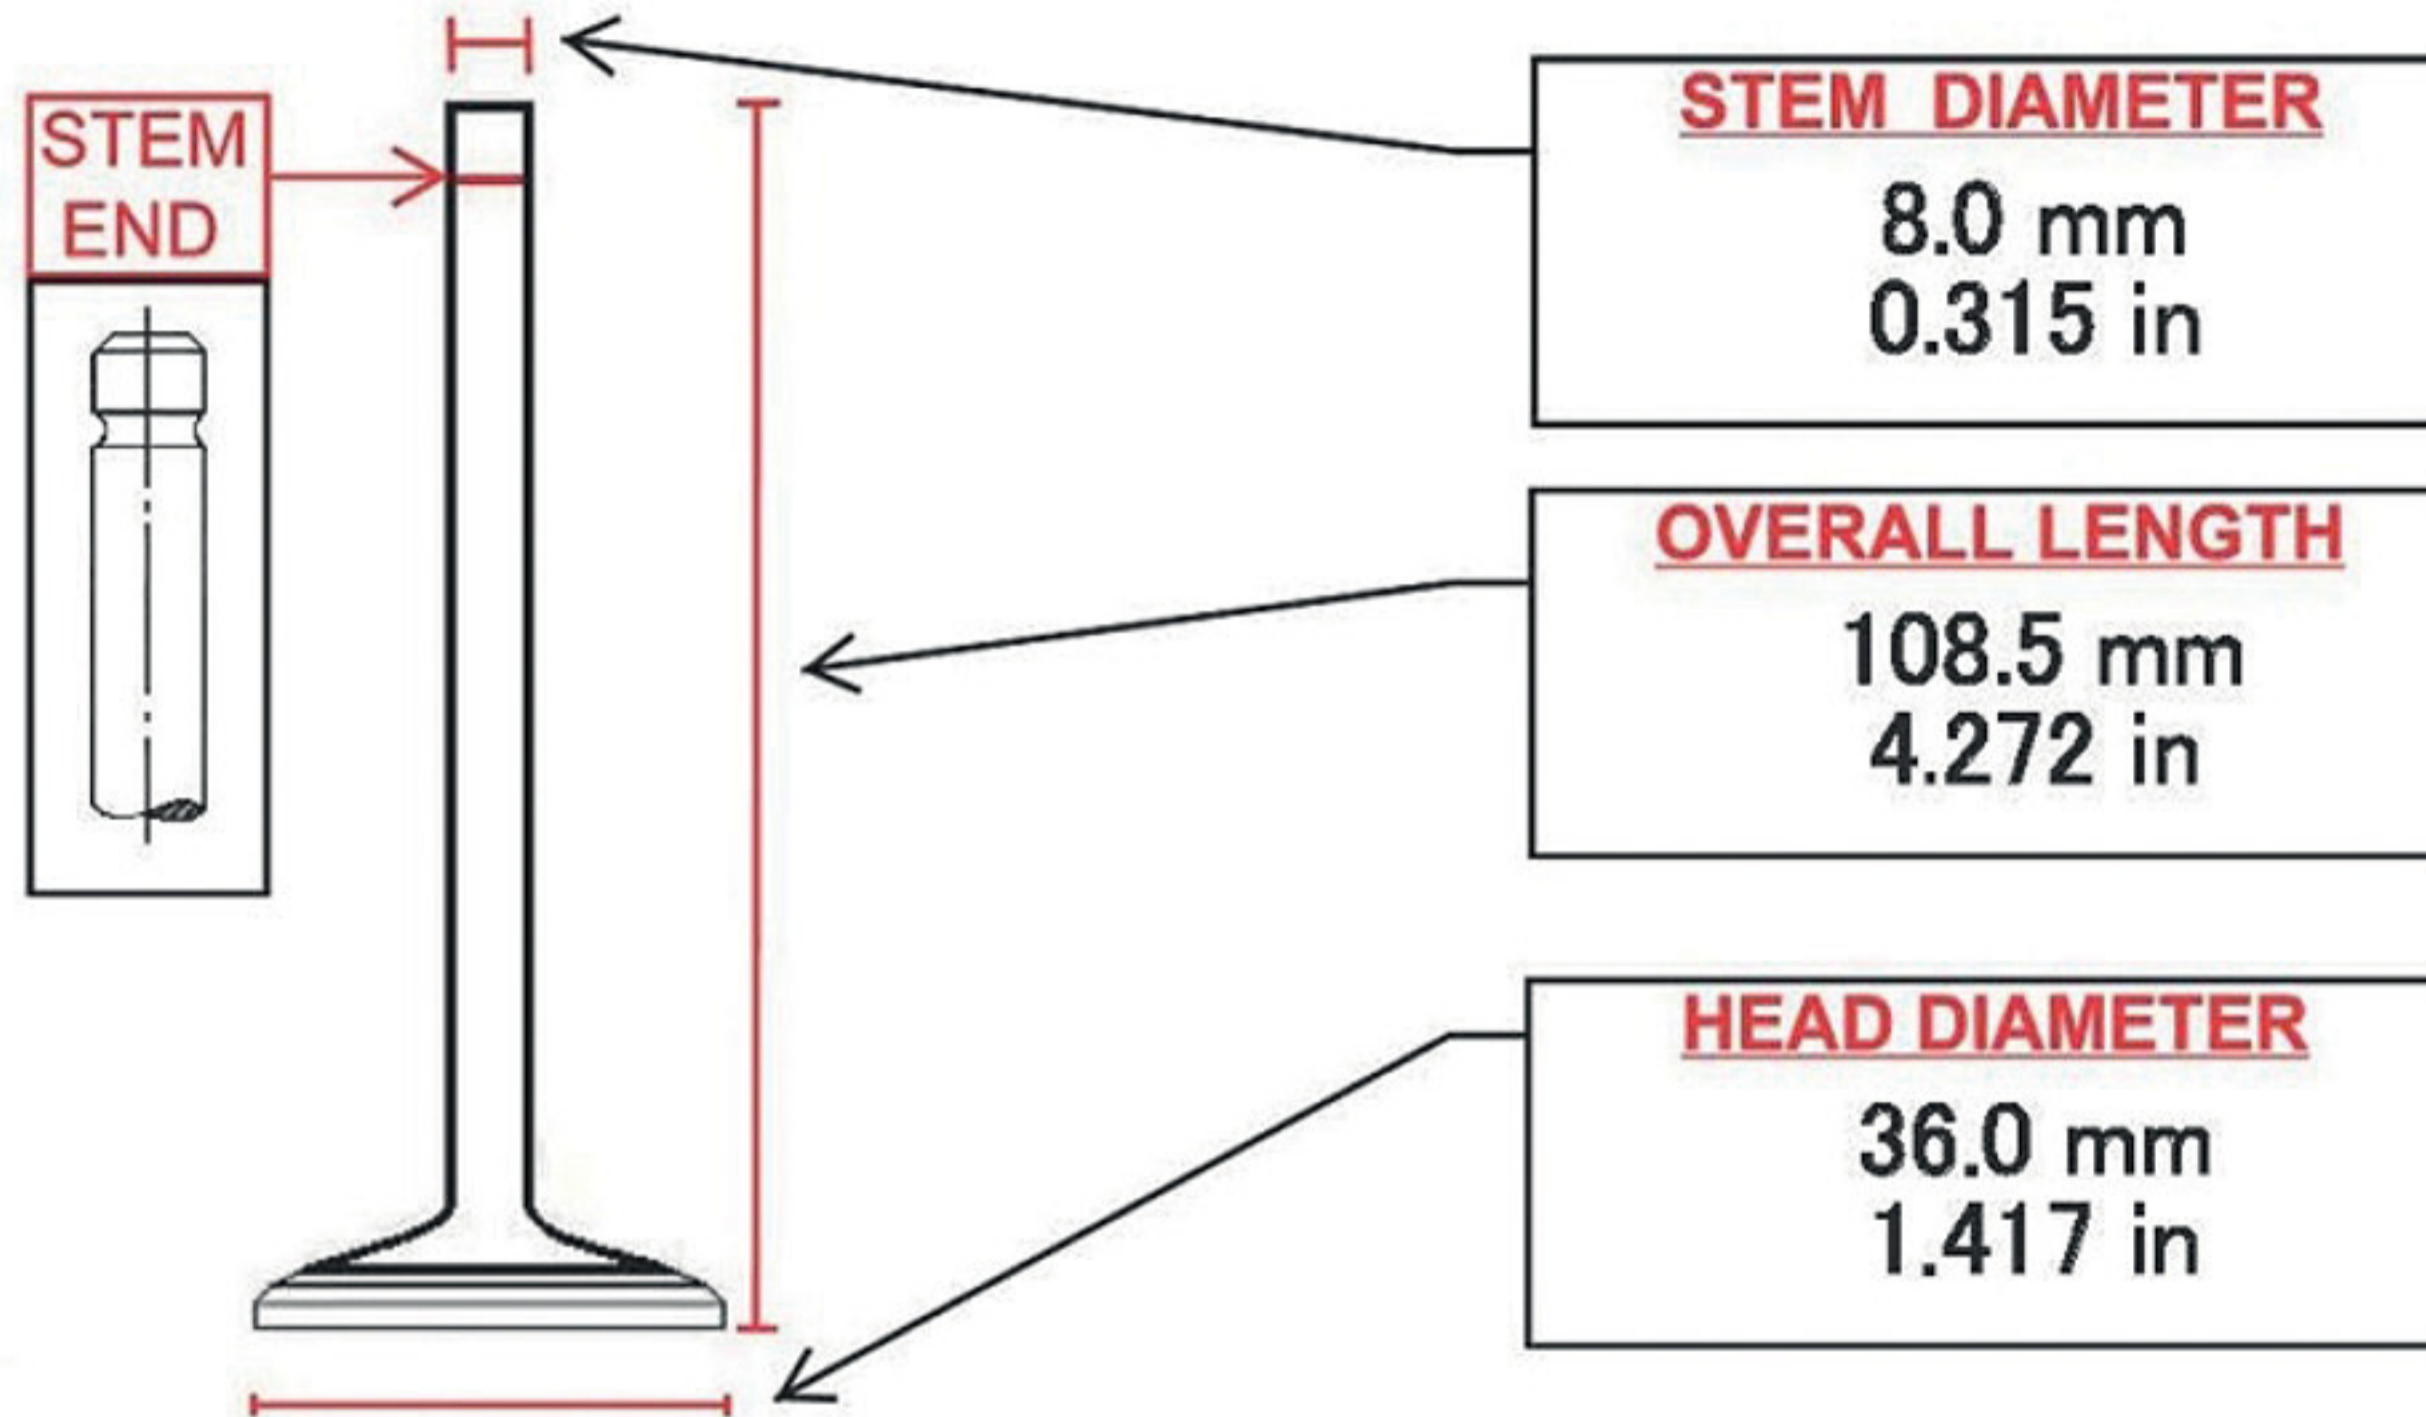

RV34496

APPLICATIONS

FIAT

MATES

NOTES