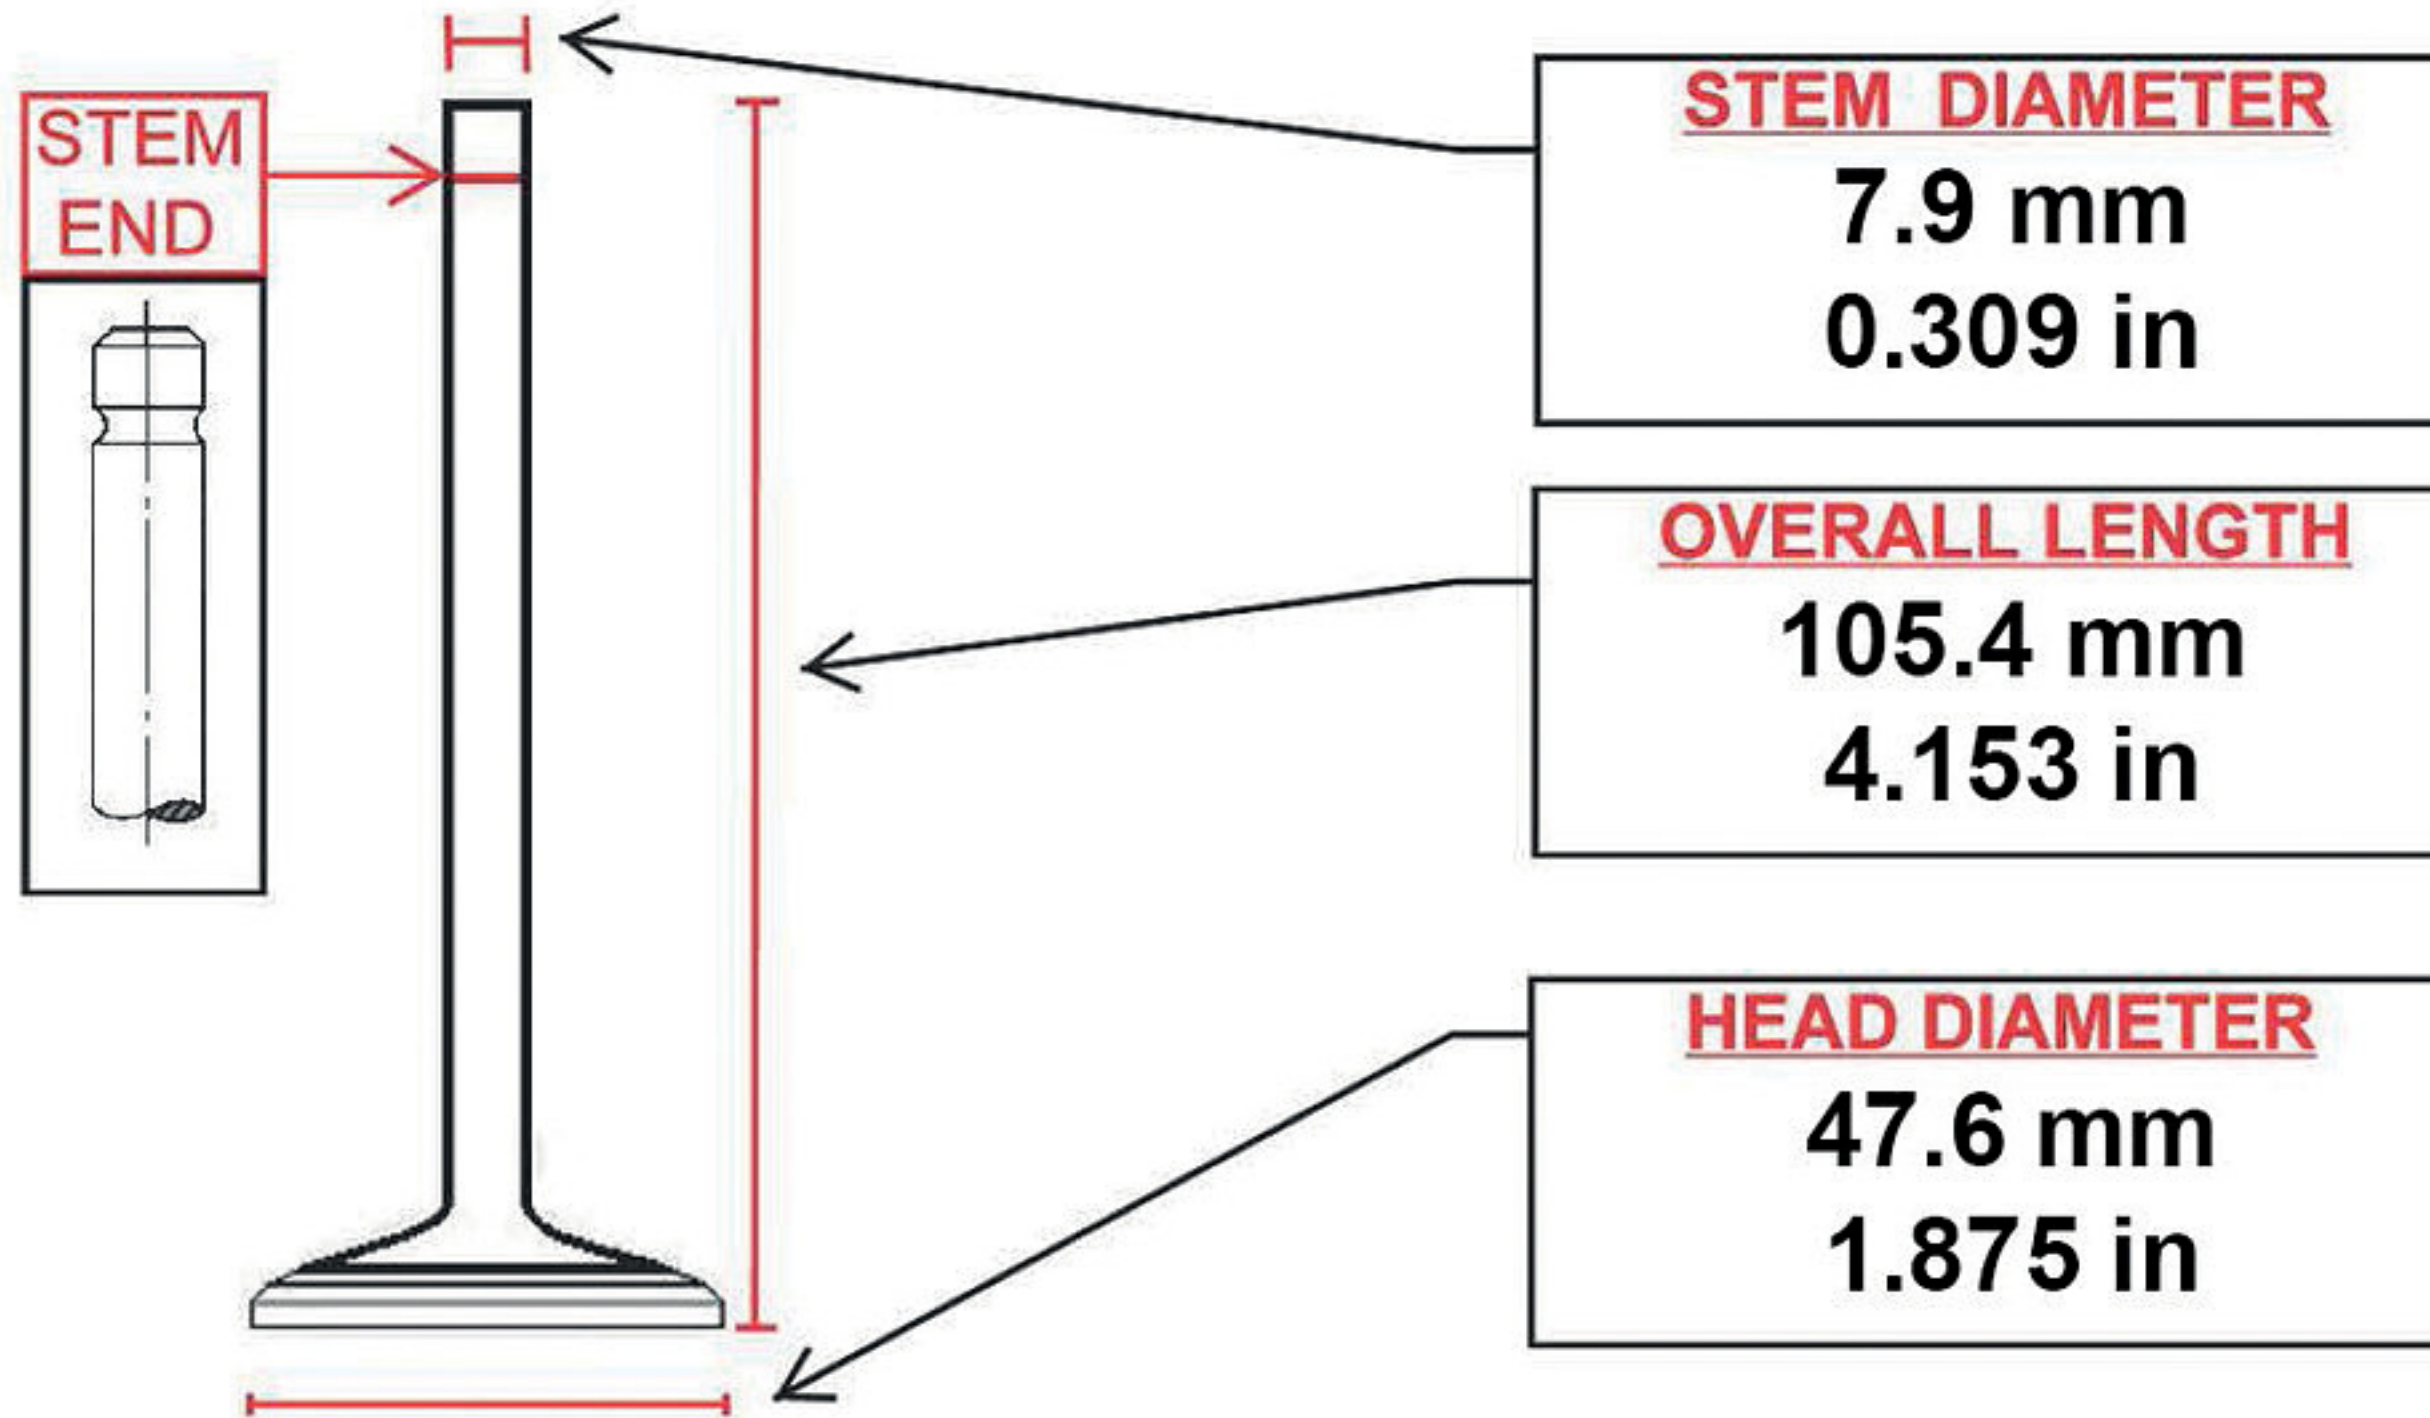

RV2976

APPLICATIONS

JAGUAR

MATES

NOTES