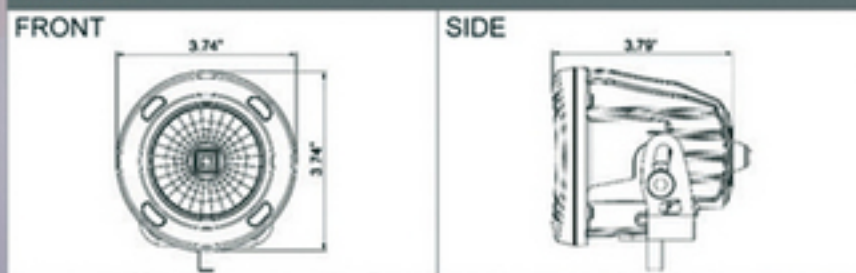

LED Bumper Upgrade Kit

OP3R-ICKIT

SPECIFICATIONS

WARRANTY	Extended
AVAILABLE HOUSING COLOR	Black
AVAILABLE BEAM PATTERNS	10°
RAW LUMENS	1,720 lm
EFFECTIVE LUMENS	1,204 lm
WATTAGE	20
WEIGHT	3.06 lb/1390 g
LED LIFESPAN	50,000 Hours

IMAGES

TECHNICAL DETAILS

DIMENSIONS	3.74" x 3.79" x 3.74" ea 95 mm x 96.5 mm x 95 mm ea
OPTIC PURITY	90%
DRIVEN AT	90%
INPUT VOLTAGE	9-32V DC
AMP DRAW (12V)	1.67A
IP RATING	IP-68
VIBRATION RATING	15.6 G _{rms}
OPERATING TEMP	-40 Celsius ~ +85 Celsius

ADDED FEATURES

- Weatherproof Deutsch Connector with Plug-and-Play Harness
- Die-Cast Aluminum Housing
- Polycarbonate Lens

- Complete Plug and Play Kit
- Proprietary IRIS Reflector Technology
- 693' of Usable Light form a 10 Watt LED