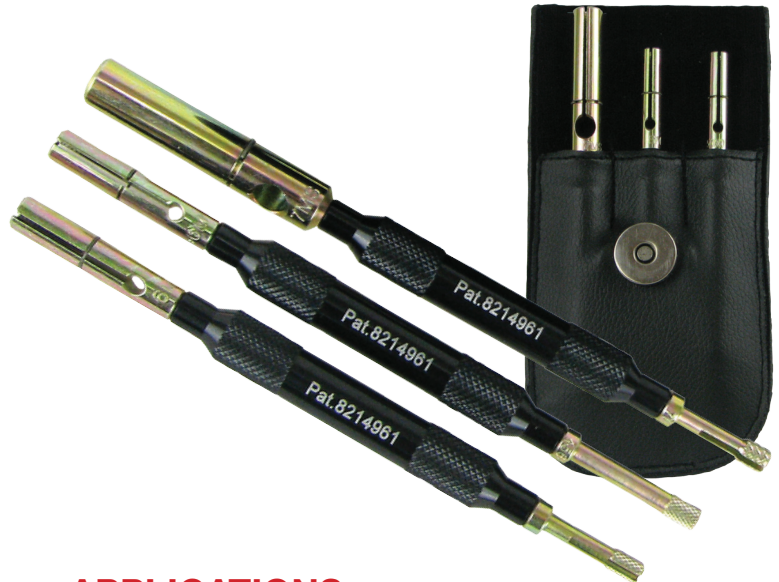

#8045

PLOW TERMINAL CLEANERS

Stop the guess work and repair Intermittent electrical connections. Recondition your electrical connections with the **8045 Plow Terminal Cleaners** – the first set of tools for cleaning and rejuvenating old dirty plow connectors. Get more life out of your expensive connectors!

FEATURES AND BENEFITS

- Clean and restore male and female electrical plow connectors used on Minute Mount and similar set ups
- Remove corrosion and increase harness life
- 3 piece set with leather type holster
- Patent 8214961

INCLUDES

Small, medium and large male/female Plow Terminal Cleaners in a leather type holster.

Works for both male and female connectors

APPLICATIONS

Fisher, Boss, Meyers, Western plows and more