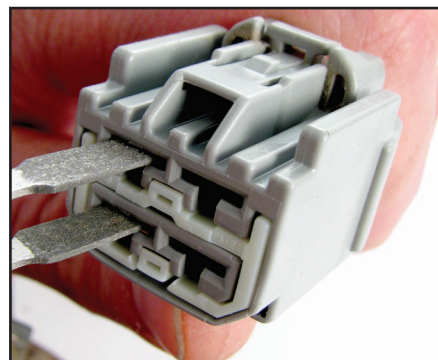

#8040

DIAMOND-TIP ELECTRICAL TERMINAL CLEANERS

For Electrical Flat (Spade) Type Pin Connectors

This 3-piece, pro-series set features three different size tips specifically designed and custom engineered to fit and clean most male/female flat pin-type connectors.

Features and Benefits

- Highly durable with mild abrasive coating
- Pivoting-handle design for added versatility
- Works for both male and female connectors on flat (spade) pin-type terminals
- Designed to clean and enhance electrical connections safely
- Reduces diagnostic guesswork
- Increase overall harness life
- Comes with a large, medium and small size cleaner for the most common electrical connectors
- Includes a premium-quality holster with magnetic clasp

PATENTED

Cleans Male Connectors

Cleans Female Connectors

Access Hard-to-Reach Areas