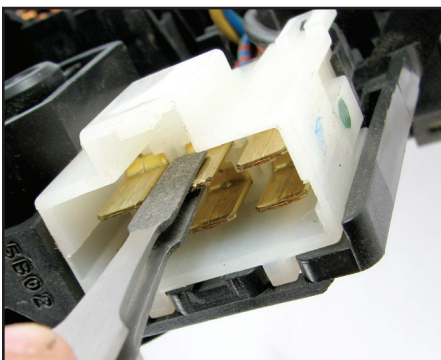

#8040

DIAMOND-TIP ELECTRICAL TERMINAL CLEANERS

For Electrical Flat (Spade) Type Pin Connectors

This 3-piece, pro-series set features three different size tips specifically designed and custom engineered to fit and clean most male/female flat pin-type connectors.

Features and Benefits

- Highly durable with mild abrasive coating
- Pivoting-handle design for added versatility
- Works for both male and female connectors on flat (spade) pin-type terminals
- Designed to clean and enhance electrical connections safely
- Reduces diagnostic guesswork
- Increase overall harness life
- Comes with a large, medium and small size cleaner for the most common electrical connectors
- Includes a premium-quality holster with magnetic clasp

PATENTED

Cleans Male Connectors

Cleans Female Connectors

Access Hard-to-Reach Areas