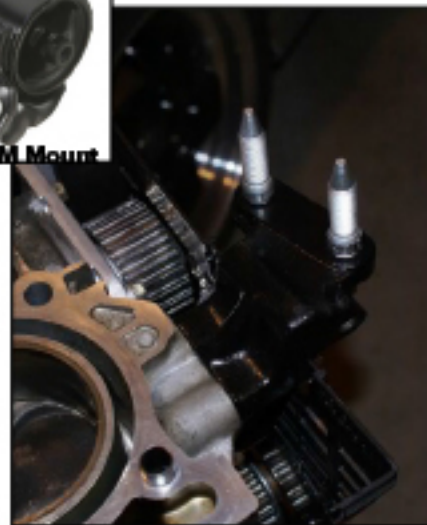

# 92-95 Honda Civic 3 Bolt & 2 Bolt Post Mount Setup Options

You may have an option on what driver mount to purchase depending on your model of Civic. Typically most 92-95 Honda Civics come equipped with a driver side mount with a 2 bolt post mount. 3 bolt post mounts are usually found on 94-95 Civic EX/Si/VX and also 94-01 Acura Integras. May vary upon engine or transmission swap.

94-95 Civic & 94-01 Integra 3 Bolt Post Driver Side Mount - 10110 / B10110

**Innovative Mounts** also offers Billet 2 & 3 Bolt Post Mounts for your Civic and Integra

92-95 Civic 2 Bolt Post Driver Side Mount - 19510 / B19510