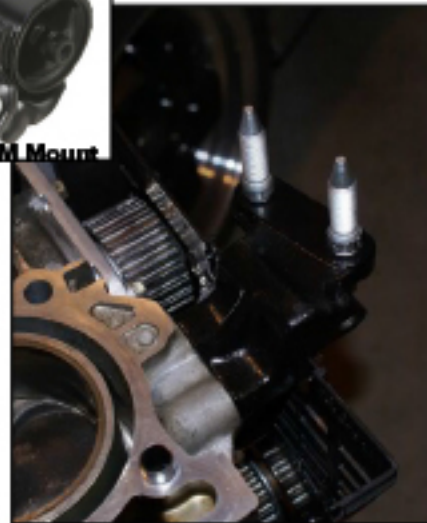

Innovative Mounts

92-95 Honda Civic 3 Bolt & 2 Bolt Post Mount Setup Options

You may have an option on what driver mount to purchase depending on your model of Civic. Typically most 92-95 Honda Civics come equipped with a driver side mount with a 2 bolt post mount. 3 bolt post mounts are usually found on 94-95 Civic EX/Si/VX and also 94-01 Acura Integras. May vary upon engine or transmission swap.

94-95 Civic & 94-01 Integra 3 Bolt Post Driver Side Mount - 10110 / B10110

Innovative Mounts also offers Billet 2 & 3 Bolt Post Mounts for your Civic and Integra

92-95 Civic 2 Bolt Post Driver Side Mount - 19510 / B19510