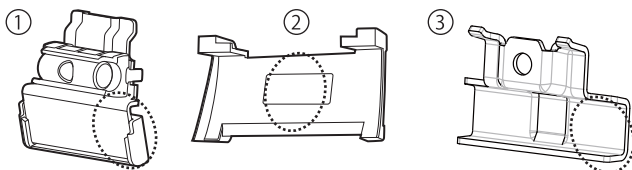

Please read both the Stay installation instructions and INNO common installation instructions (both included in Stay package).

Check the hook and base numbers.

	No.
①	871
②	A01
③	702

① **x4**② **x4**③ **x4**④ **x4**⑤ **x4**⑥ **x4**

No.	
①	Inner hook
②	Base
③	Outer hook
④	Washer
⑤	Nylon washer
⑥	Bolt

We do not accept any liability for accidents, damage or injury caused by incorrect installation or use, modification, or natural disaster.

Mounting Method by Vehicle Type

TR162

Manufacturer	Model	Type	Year	Maximum loading capacity
MERCEDES BENZ	GLA		2014 -	165lbs (75kg)

※ Load + Base rack + Attachments

Recommended mounting position

Stay interior dimensions

	Ⓜ	Ⓐ
Front	32 3/4inch (832mm)	16 3/8inch (416mm)
Rear	29 5/8inch (754mm)	14 7/8inch (377mm)

If not using the recommended mounting positions, follow the Stay installation instructions.

Detailed installation diagram