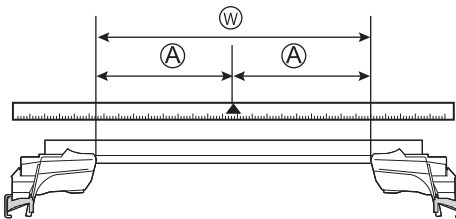

Mounting Method by Vehicle Type

TR162

Manufacturer	Model	Type	Year	Maximum loading capacity
MERCEDES BENZ	GLA		2014 -	165lbs (75kg)

※ Load + Base rack + Attachments

Recommended mounting position

Stay interior dimensions

	Ⓜ	Ⓐ
Front	32 3/4inch (832mm)	16 3/8inch (416mm)
Rear	29 5/8inch (754mm)	14 7/8inch (377mm)

If not using the recommended mounting positions, follow the Stay installation instructions.

Detailed installation diagram