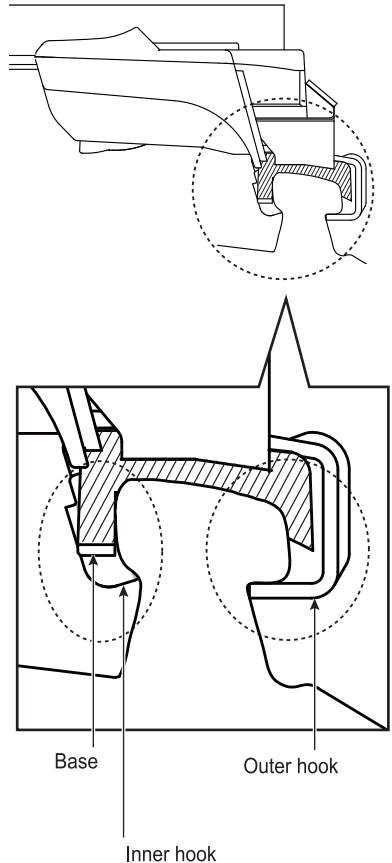

No.	
①	Inner hook
②	Base
③	Outer hook
④	Washer
⑤	Nylon washer
⑥	Bolt

We do not accept any liability for accidents, damage or injury caused by incorrect installation or use, modification, or natural disaster.

	Ⓜ	Ⓐ
Front	32 3/4inch (832mm)	16 3/8inch (416mm)
Rear	29 5/8inch (754mm)	14 7/8inch (377mm)

If not using the recommended mounting positions, follow the Stay installation instructions.

Detailed installation diagram

Base

Outer hook

Inner hook