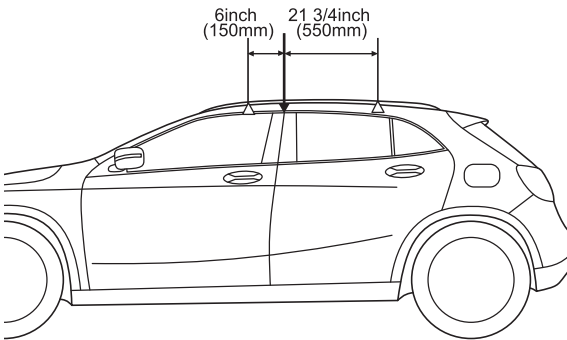

Mounting Method by Vehicle Type

TR162

Manufacturer	Model	Type	Year	Maximum loading capacity
MERCEDES BENZ	GLA		2014 -	165lbs (75kg)

※ Load + Base rack + Attachments

Recommended mounting position

Stay interior dimensions

	Ⓜ	Ⓐ
Front	32 3/4inch (832mm)	16 3/8inch (416mm)
Rear	29 5/8inch (754mm)	14 7/8inch (377mm)

If not using the recommended mounting positions, follow the Stay installation instructions.

Detailed installation diagram