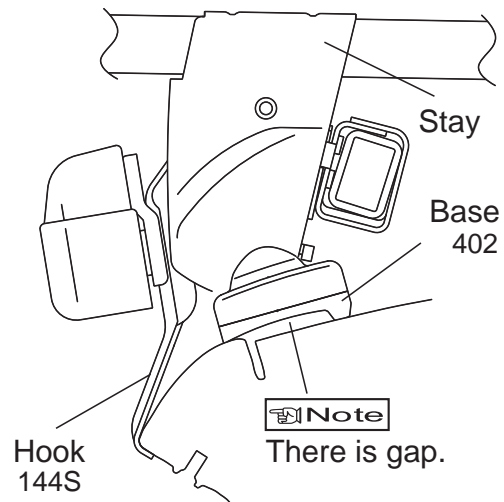

### **WARNING**

Install hooks correctly at specified positions according to the installation instructions herein and the installation instructions for the applicable carrier system. Installation positions of hooks depend on the vehicle type. If hooks are not installed at specified positions, the carrier may fall and cause accidents.

If inappropriate hooks are used, the carrier / attachment may fall and cause accidents. Before driving the vehicle, rock the stays and bars in all directions to ensure that there is no looseness. Retighten any loose knobs or bolts.

Stay interior dimensions

Front 38.1 inch/ 968 mm

Rear 35.6 inch/ 906 mm

Loosely attach hooks

	Hook number
Front hook	144S
Center hook	144S

Hook / base installation position

Front

Rear