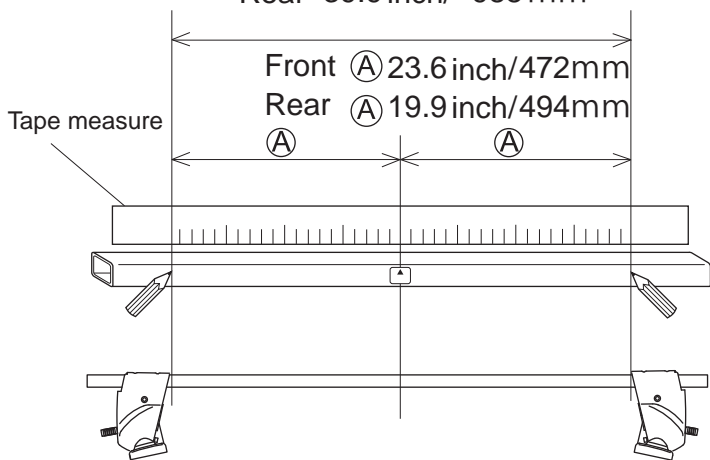

#### **NOTE**

The specifications or external appearance of this product or any of the genuine spare parts may be changed for improvement without prior notification.

Manufacturer	Model	Type	Year	Maximum loading capacity	Bikes
PONTIAC	G5	Coupe	2007-2009	80 lbs ( 36 kg)  ( Load + Base rack + Attachments )	2

Maximum loading capacity is 36 kg ( 80 lbs) for this vehicle type.

Stay interior dimensions

Front 37.2inch/ 944 mm

Rear 39.9inch/ 988 mm

Loosely attach hooks

	Hook number
Front hook	144S
Rear hook	144S

■ Hook / base installation position