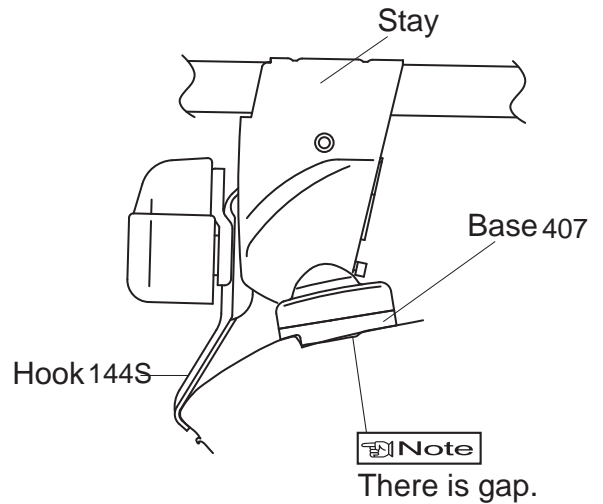

Stay interior dimensions

Front 37.8 inch/ 960 mm

Rear 37 inch/ 938 mm

Loosely attach hooks

	Hook number
Front hook	144S
Rear hook	144S

■ Hook / base installation position

Front

Rear