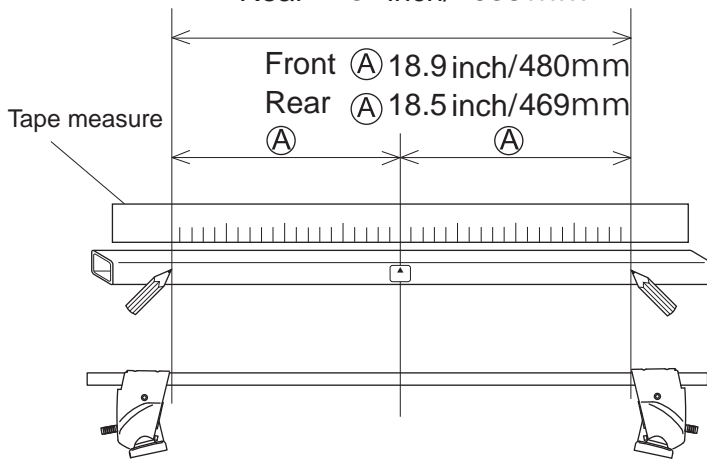

Stay interior dimensions

Front 37.8 inch/ 960 mm

Rear 37 inch/ 938 mm

Loosely attach hooks

	Hook number
Front hook	144S
Rear hook	144S

■ Hook / base installation position

Front

Rear