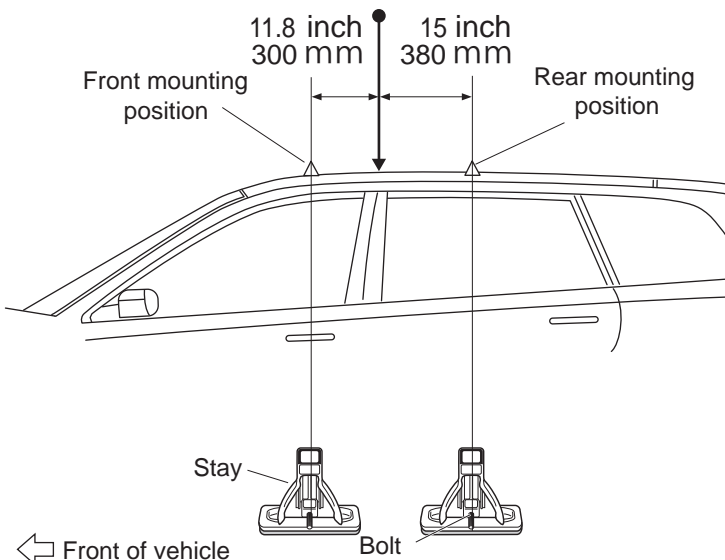

Mounting positions

● Position the stays so that bolts align at specified mounting points.

Gap between front and rear doors