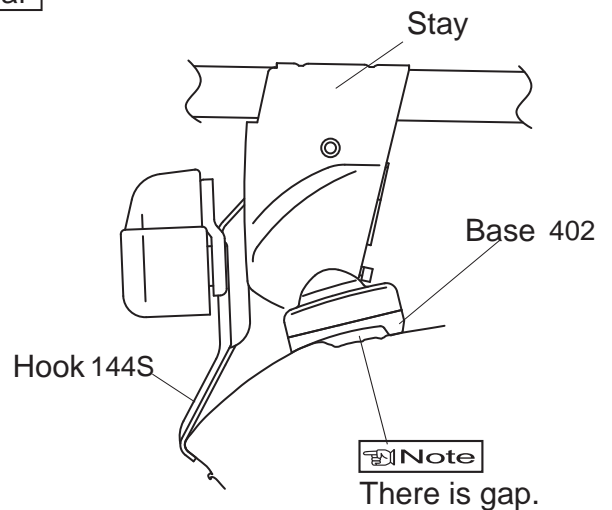

Stay interior dimensions

Front 37.8 inch/ 960 mm

Rear 37 inch/ 938 mm

Loosely attach hooks

	Hook number
Front hook	144S
Rear hook	144S

■ Hook / base installation position

Front

Rear