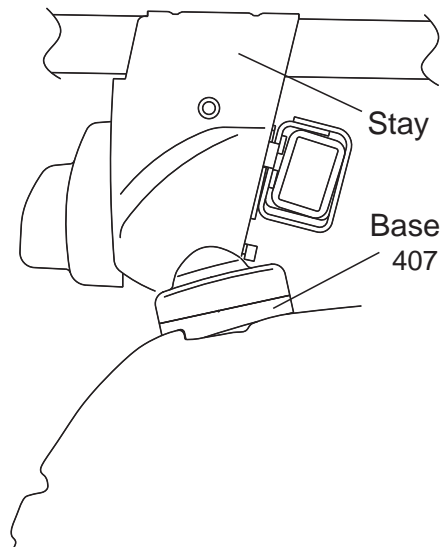

Stay interior dimensions

Front 38.1 inch/ 968 mm

Rear 35.6 inch/ 906 mm

Loosely attach hooks

	Hook number
Front hook	144S
Center hook	144S

Hook / base installation position

Front

Rear