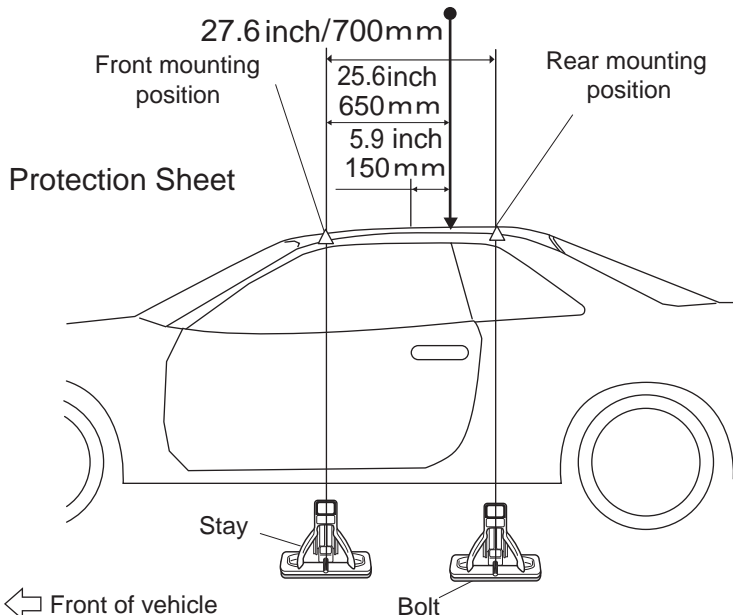

Mounting positions

● Position the stays so that bolts align at specified mounting points.

Gap between front and rear doors