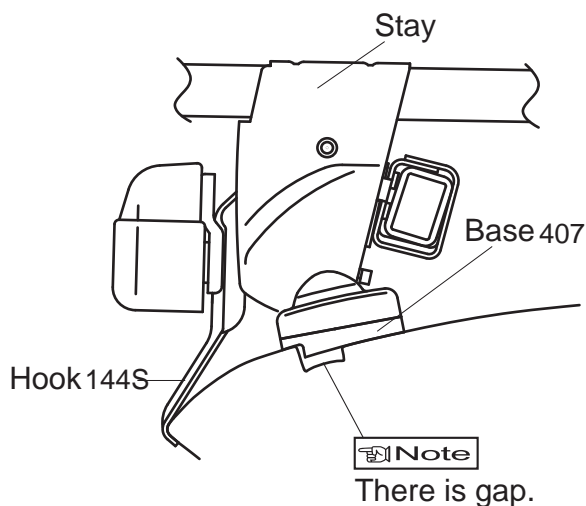

Loosely attach hooks

	Hook number
Front hook	144S
Rear hook	144S

■ Hook / base installation position

Front