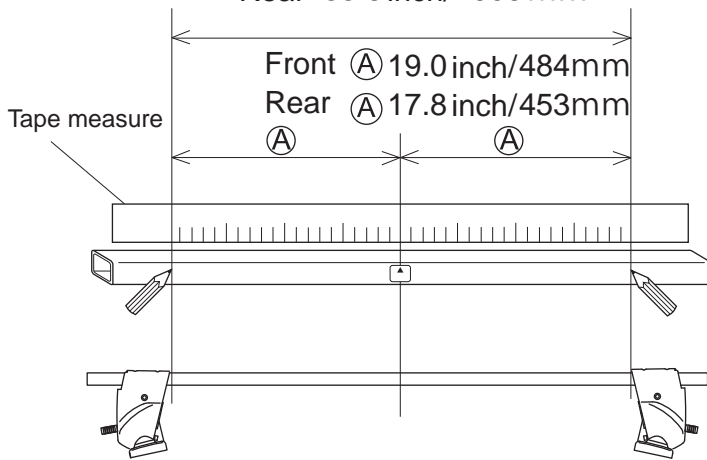

Stay interior dimensions

Front 37.8 inch/ 960 mm

Rear 37 inch/ 938 mm

Loosely attach hooks

	Hook number
Front hook	144S
Rear hook	144S

■ Hook / base installation position

Front

Rear

Stay interior dimensions

Front 38.1 inch/ 968 mm

Rear 35.6 inch/ 906 mm

Loosely attach hooks

	Hook number
Front hook	144S
Center hook	144S

Hook / base installation position

Front

Rear