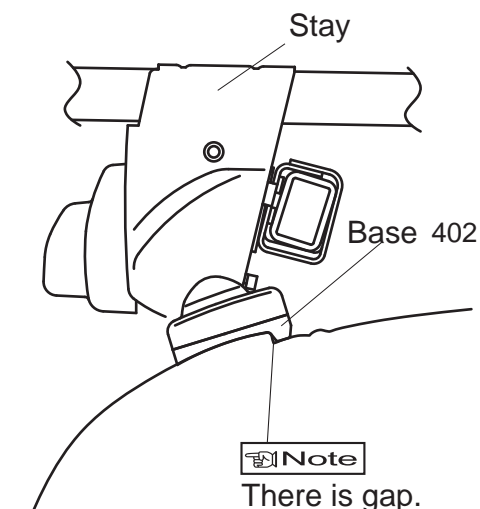

Manufacturer	Model	Type	Year	Maximum loading capacity	Bikes
PONTIAC	G5	Coupe	2007-2009	80 lbs (36 kg) (Load + Base rack + Attachments)	2

Maximum loading capacity is 36 kg (80 lbs) for this vehicle type.

Stay interior dimensions

Front 37.2inch/ 944 mm

Rear 39.9inch/ 988 mm

Loosely attach hooks

	Hook number
Front hook	144S
Rear hook	144S

■ Hook / base installation position

Front

Rear

Note

● When knob is tightened, base moves slightly outward to the position illustrated above.

Install Bases

	Base number
Front base	407
Rear base	402

Mounting positions

● Position the stays so that bolts align at specified mounting points.

Gap between front and rear doors